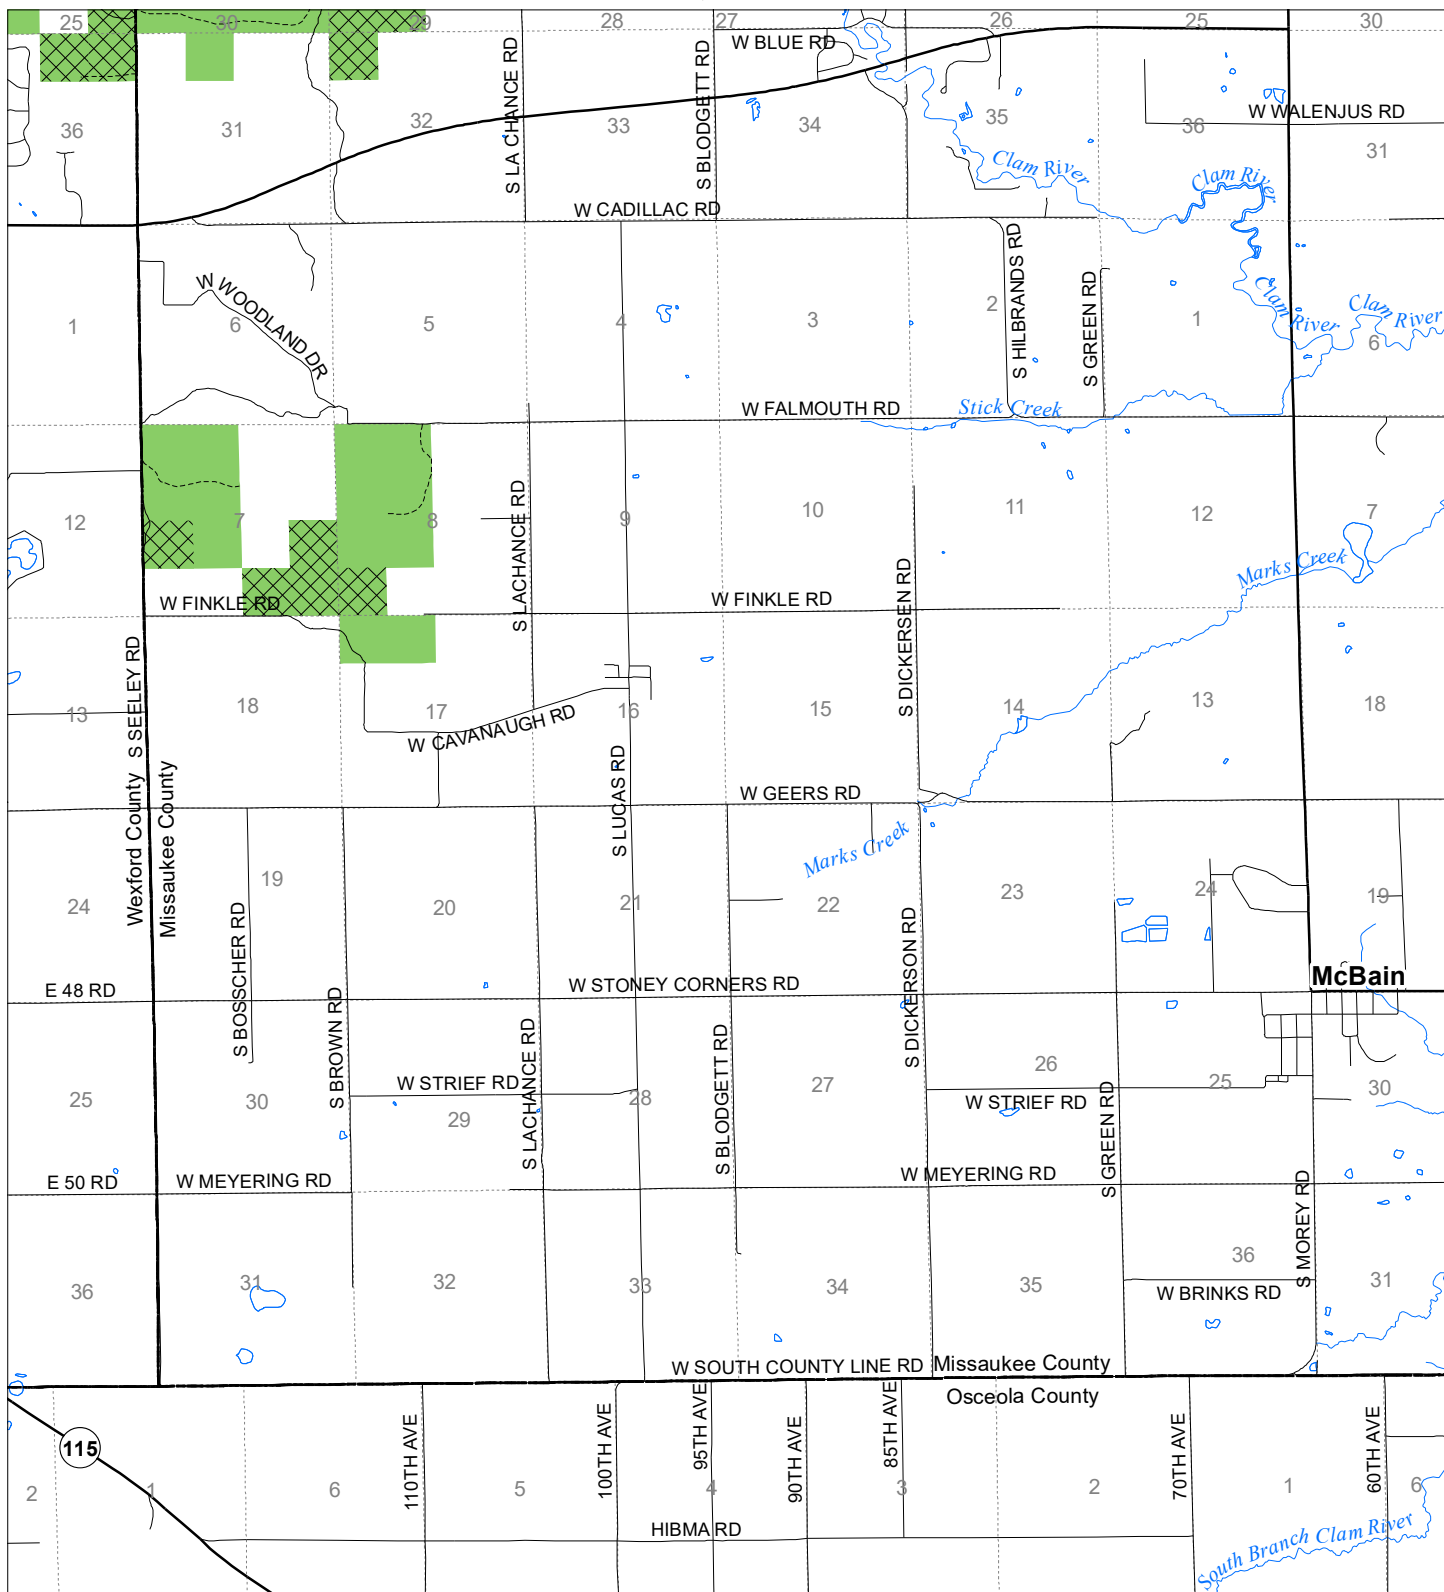

Fuelwood Collection Missaukee County T21N,R08W

- State land open to fuelwood collection
- State land closed to fuelwood collection

Effective: March 1, 2021