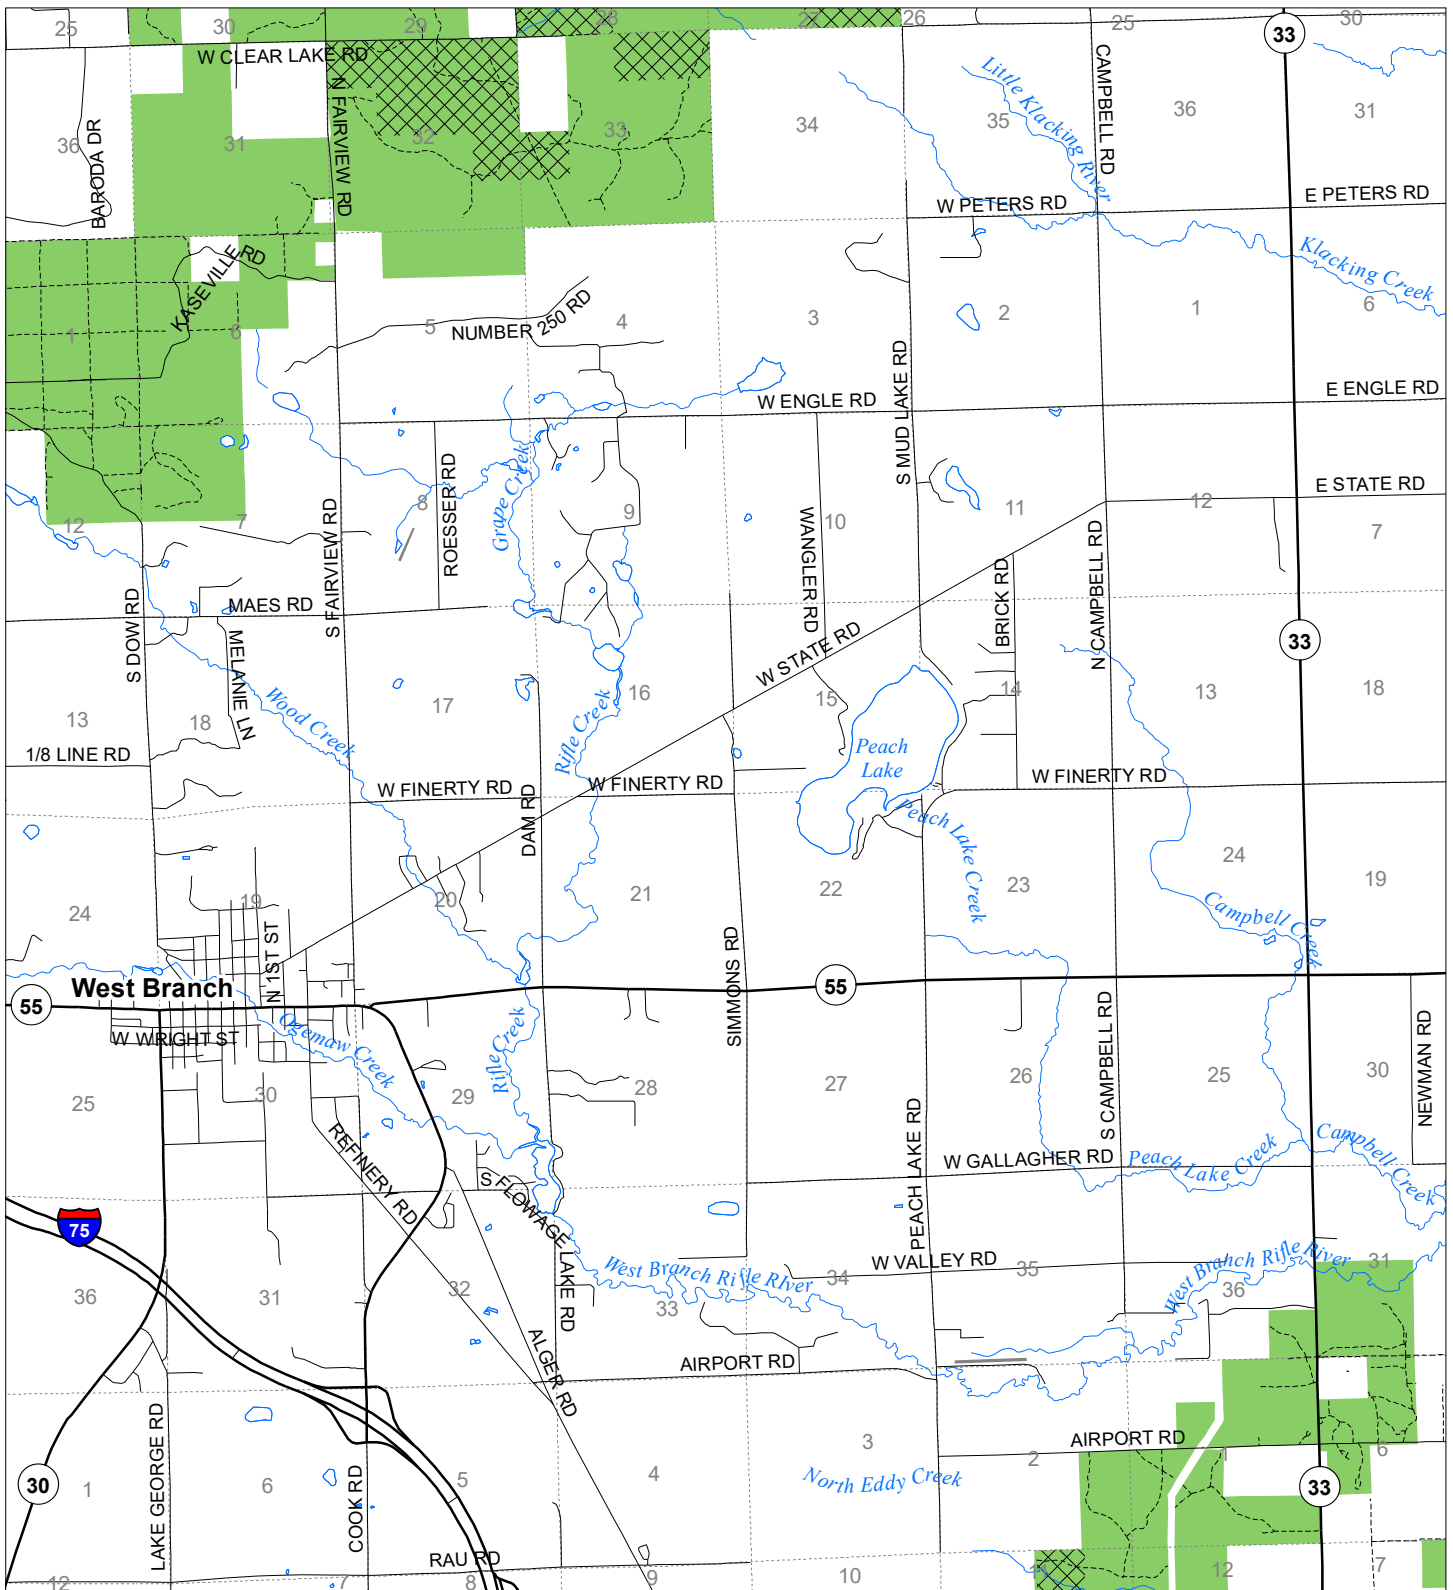

# Fuelwood Collection Ogemaw County T22N,R02E

State land open to fuelwood collection  
 State land closed to fuelwood collection  
 Effective: March 1, 2021

N  
 Miles  
 0 0.5 1

02/02/2021