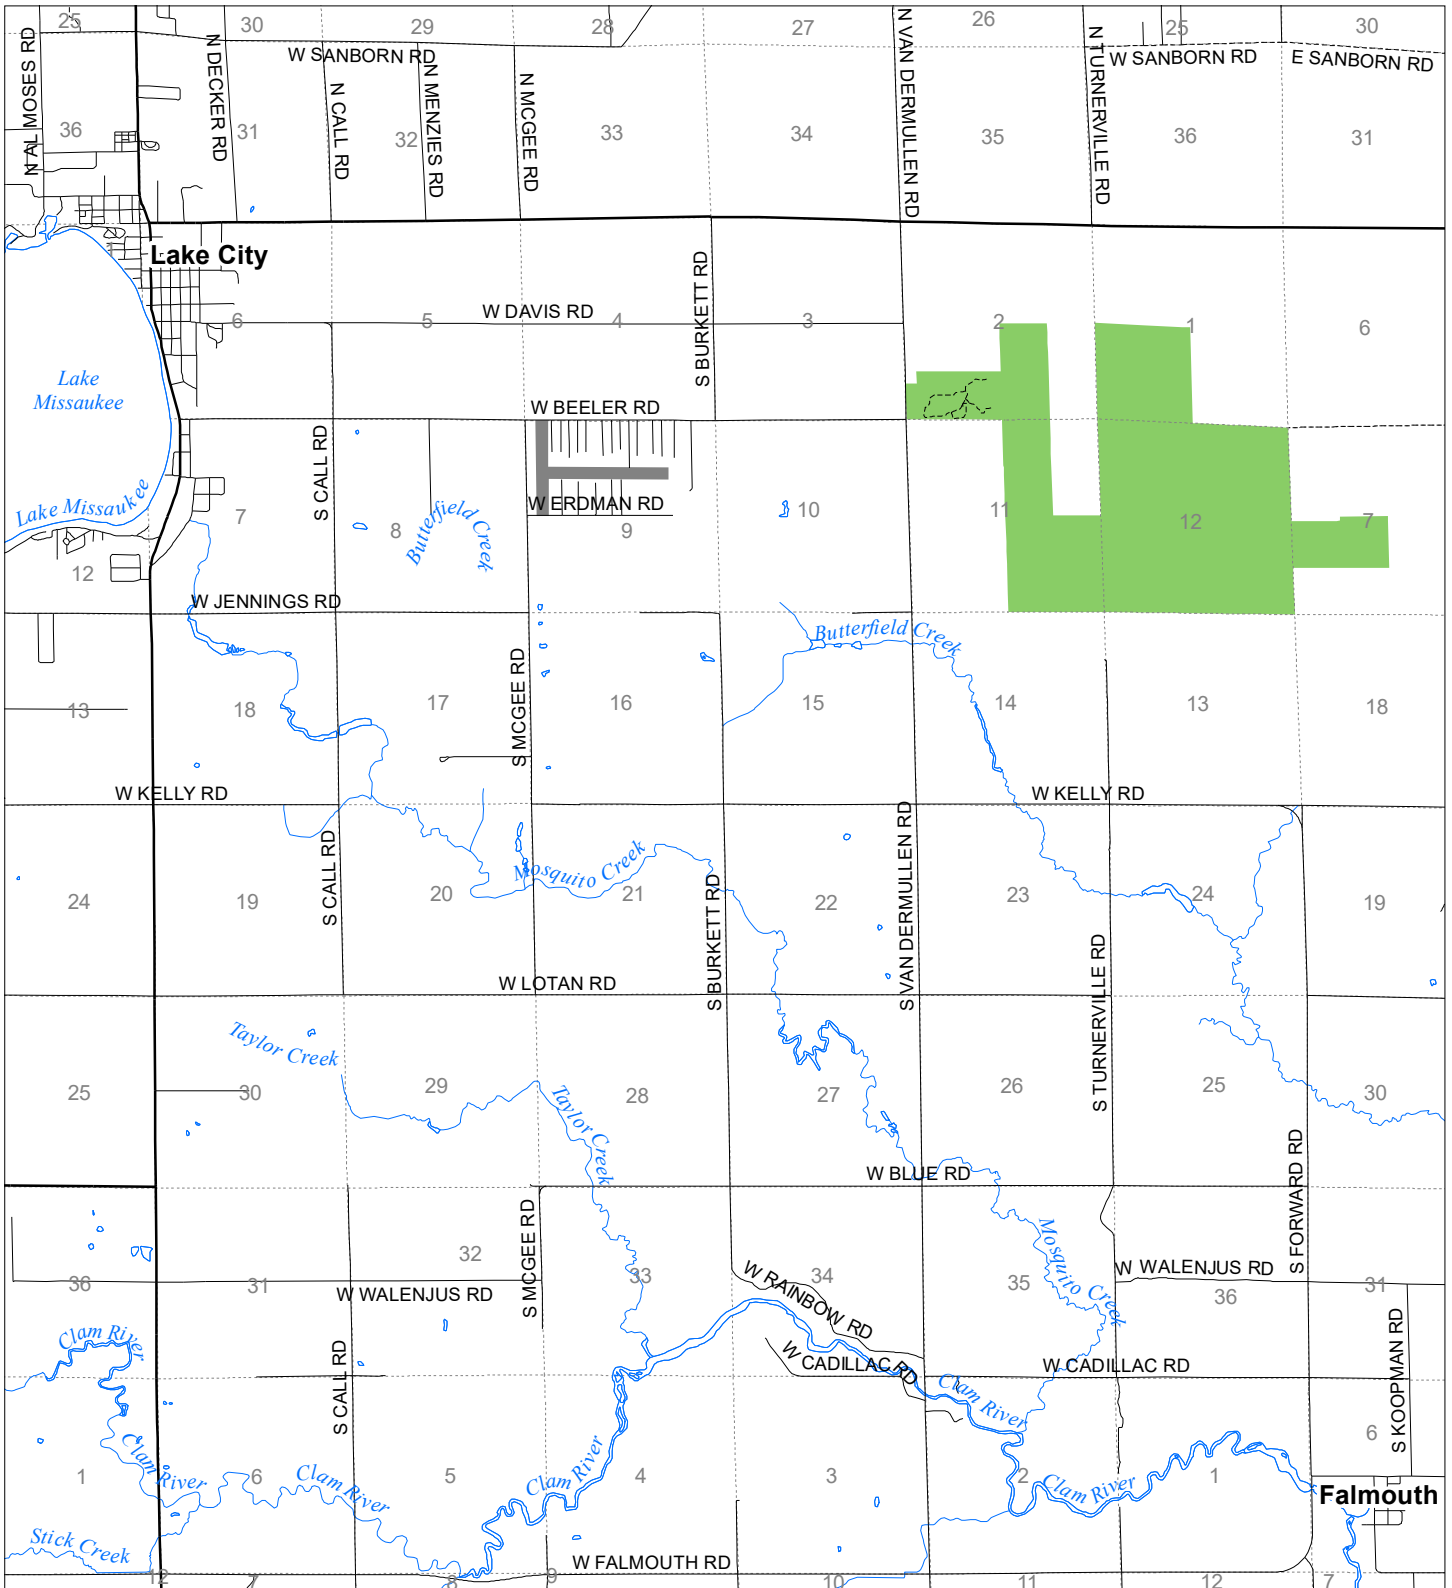

Fuelwood Collection
Missaukee County
T22N,R07W

- State land open to fuelwood collection
- State land closed to fuelwood collection

Effective: March 1, 2021

N
Miles
0 0.5 1

02/02/2021