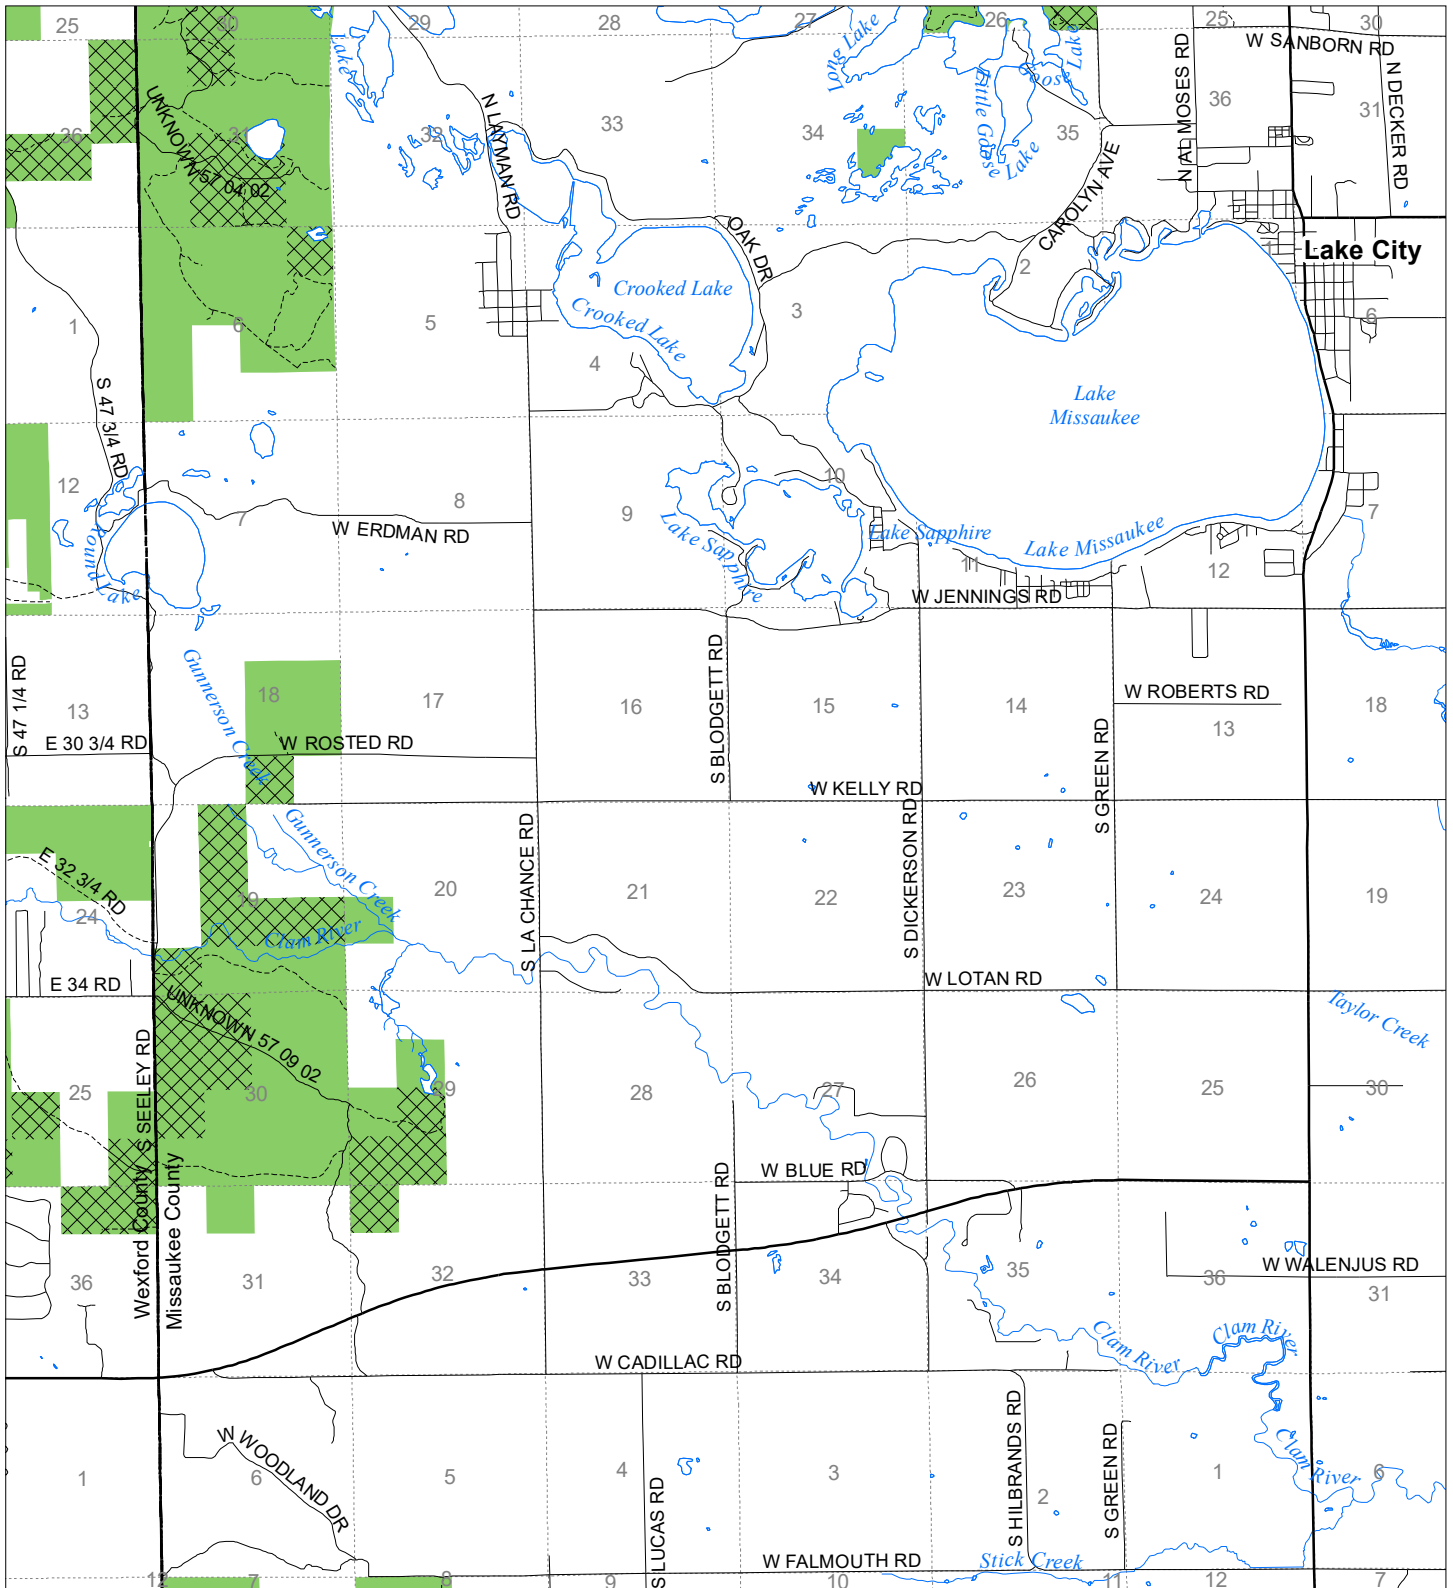

# Fuelwood Collection Missaukee County T22N,R08W

State land open to fuelwood collection  
 State land closed to fuelwood collection  
 Effective: March 1, 2021

N  
 Miles  
 0 0.5 1

02/02/2021