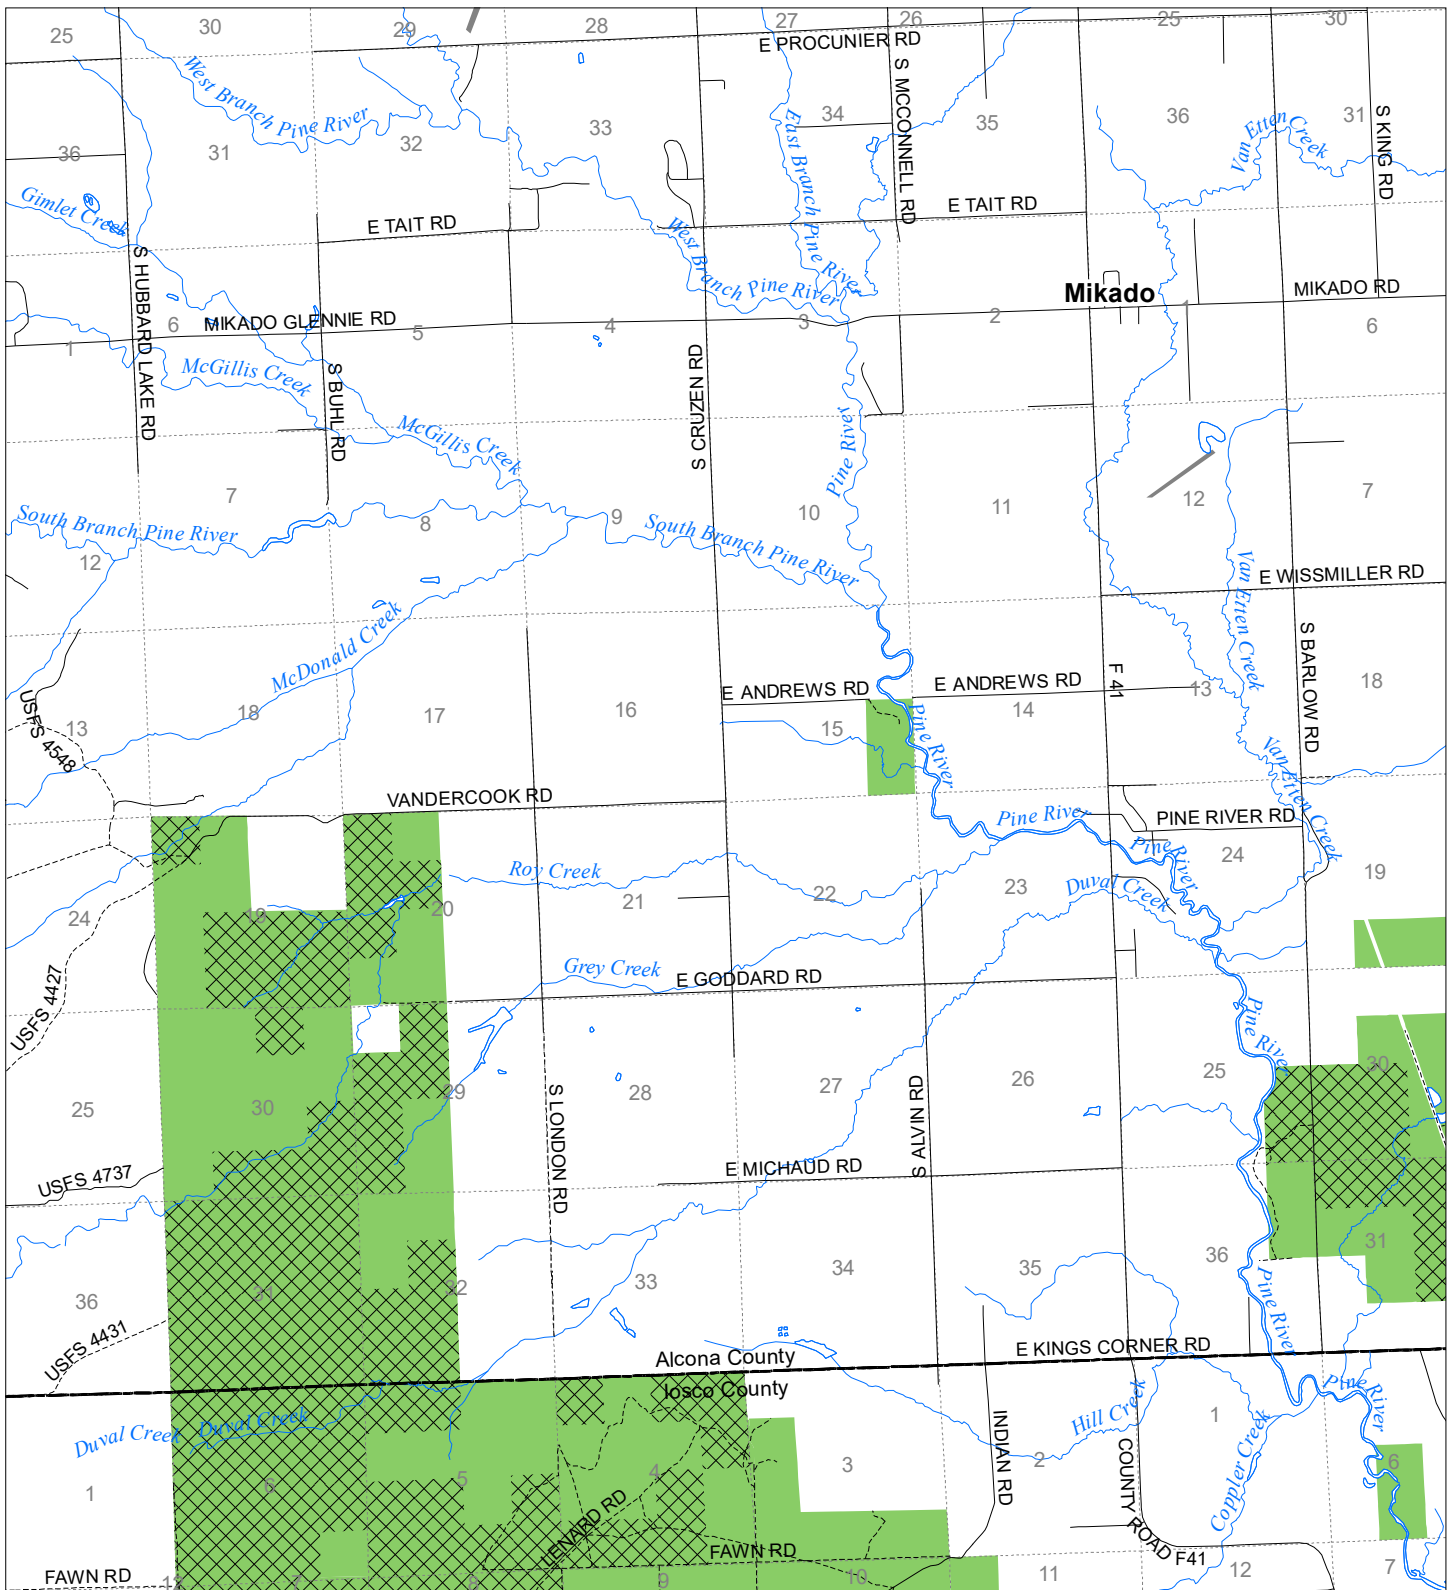

# Fuelwood Collection Alcona County T25N,R08E

- State land open to fuelwood collection
- State land closed to fuelwood collection

Effective: March 1, 2021

  
 0      Miles      1  
          0.5  
 02/02/2021