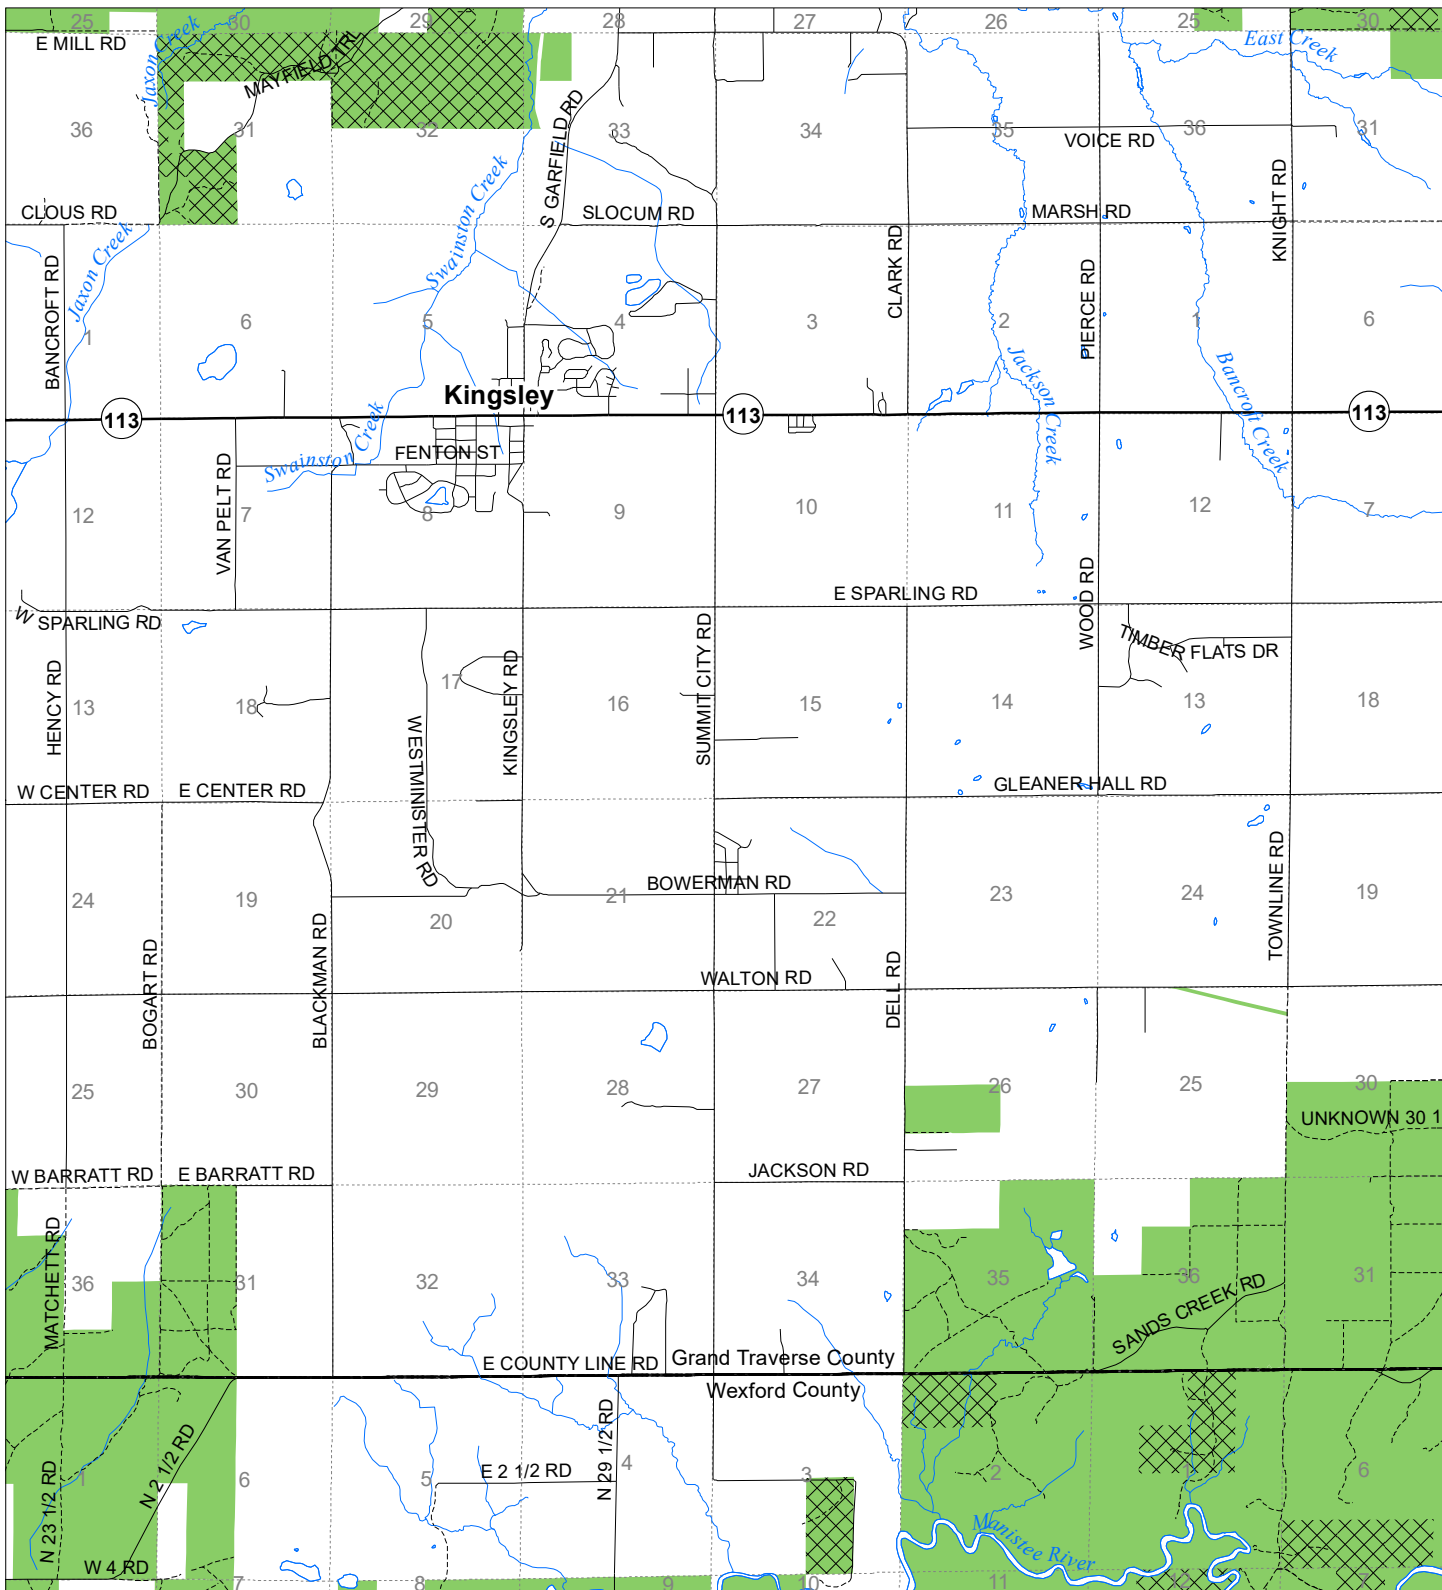

# Fuelwood Collection Grand Traverse County T25N,R10W

- State land open to fuelwood collection
- State land closed to fuelwood collection

Effective: March 1, 2021

02/02/2021