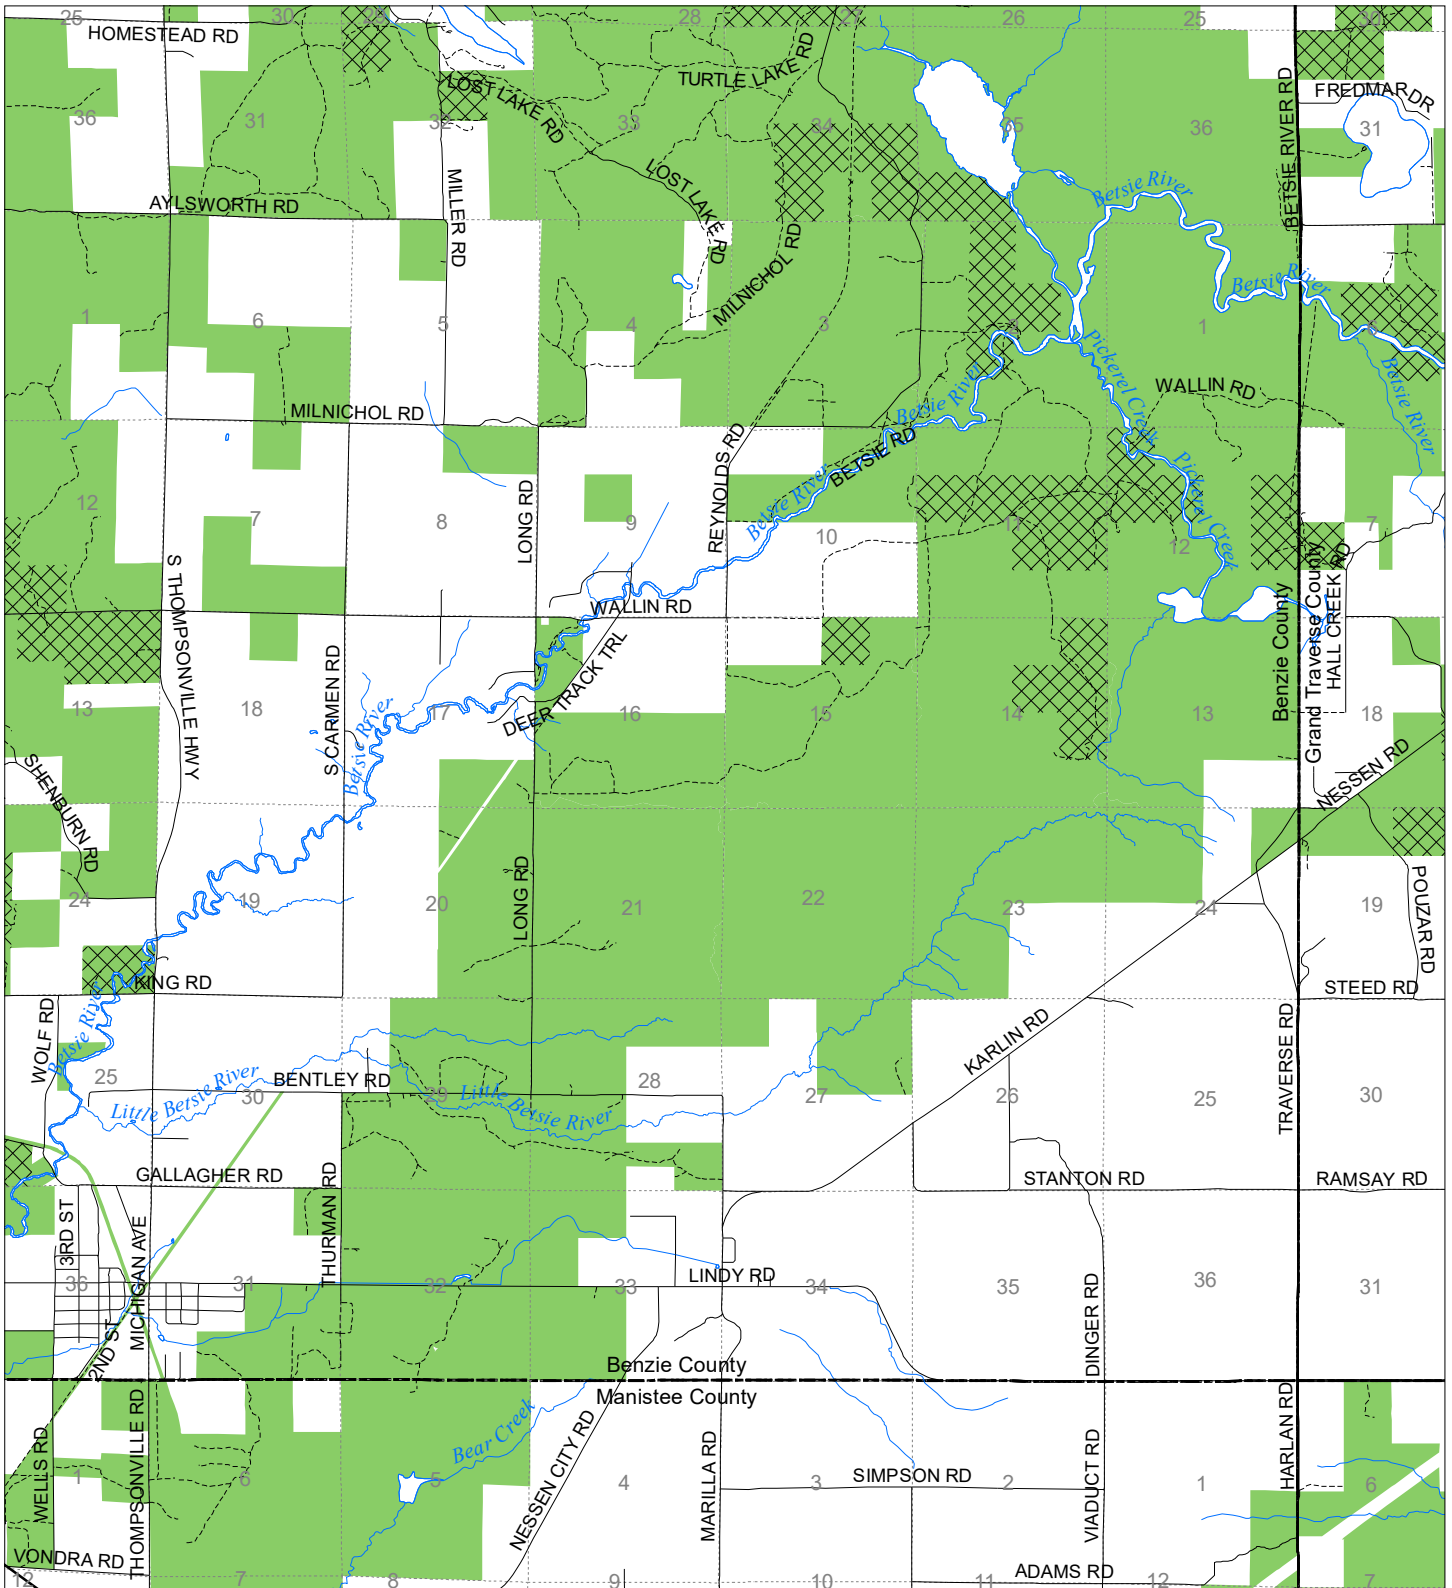

Fuelwood Collection Benzie County T25N,R13W

- State land open to fuelwood collection
- State land closed to fuelwood collection

Effective: March 1, 2021

N
Miles
0 0.5 1

02/02/2021