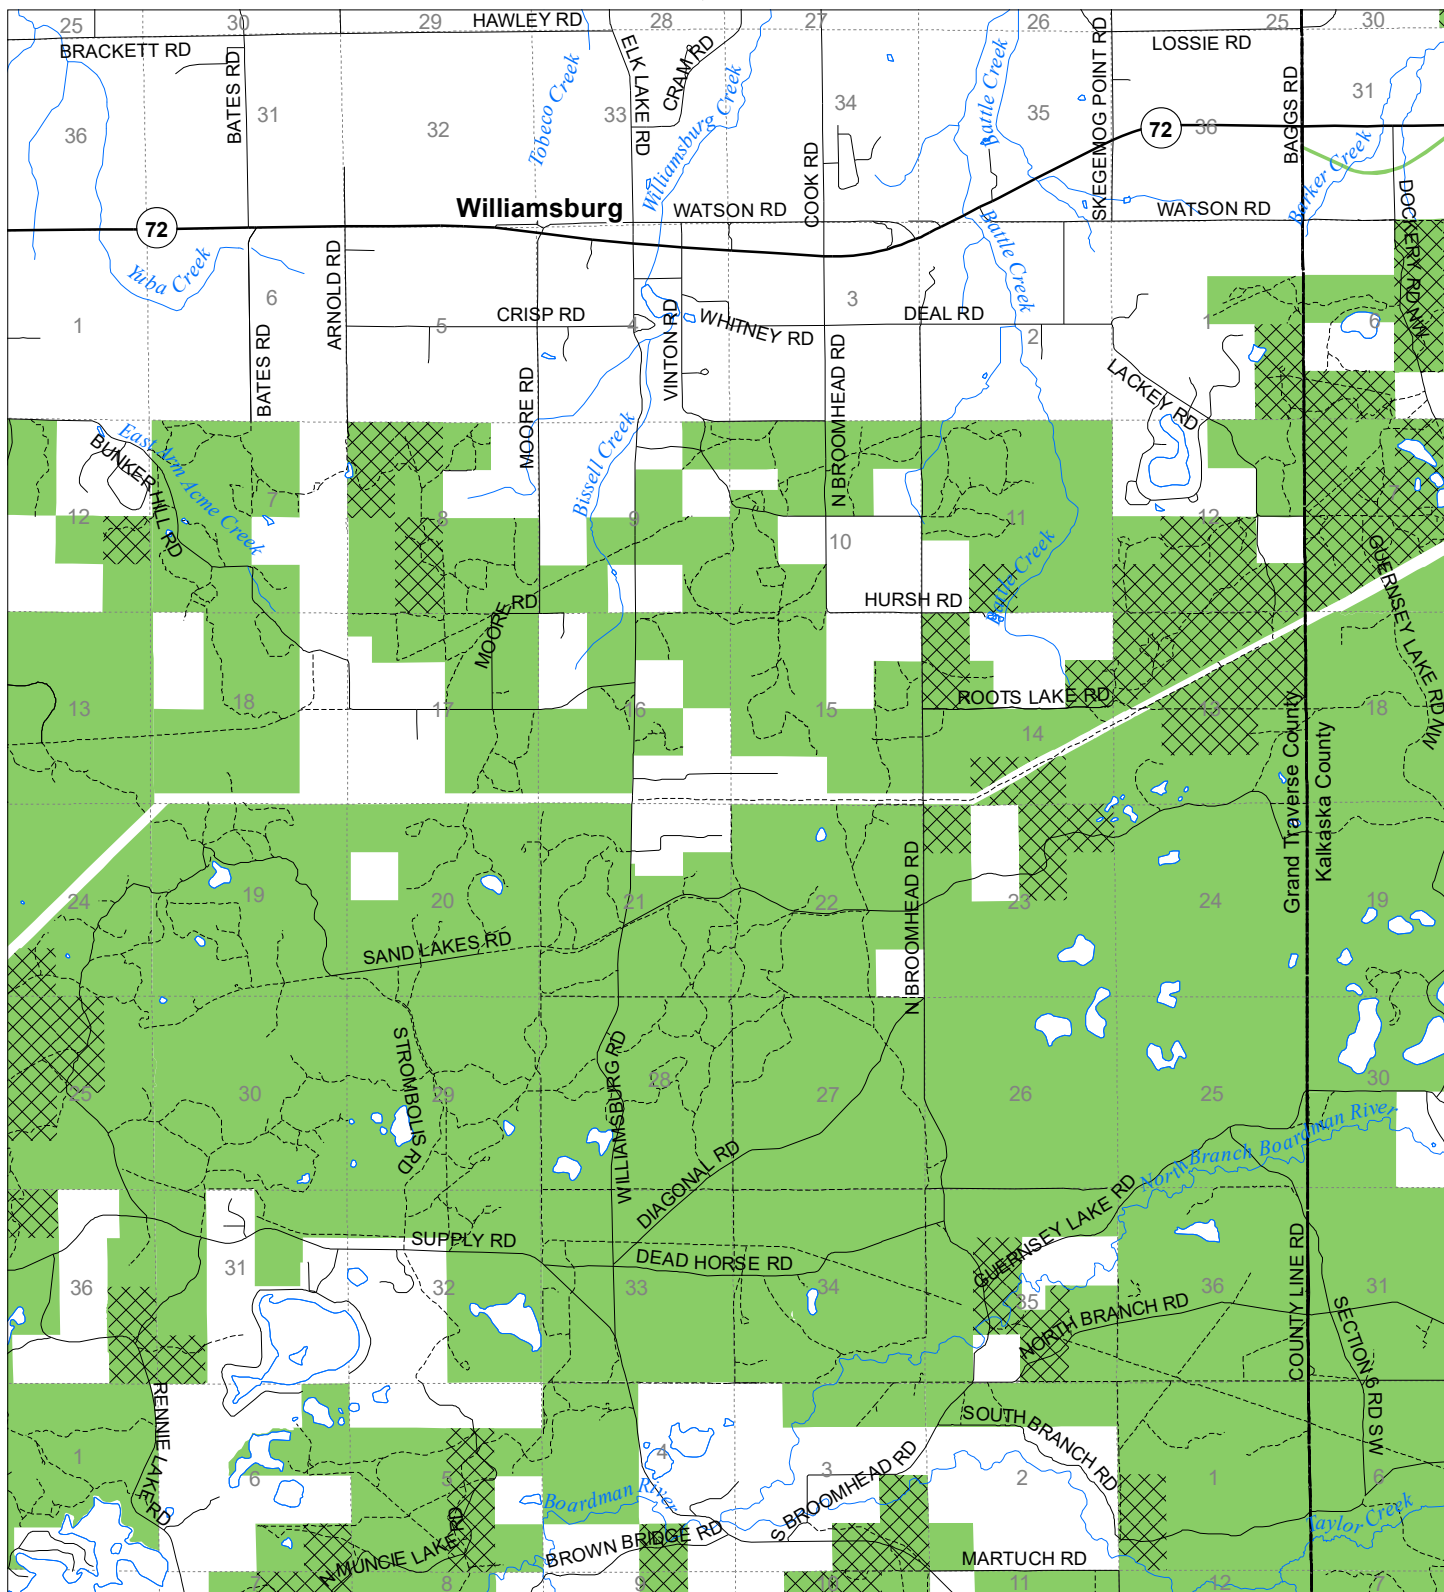

Fuelwood Collection Grand Traverse County T27N,R09W

- State land open to fuelwood collection
- State land closed to fuelwood collection

Effective: March 1, 2021