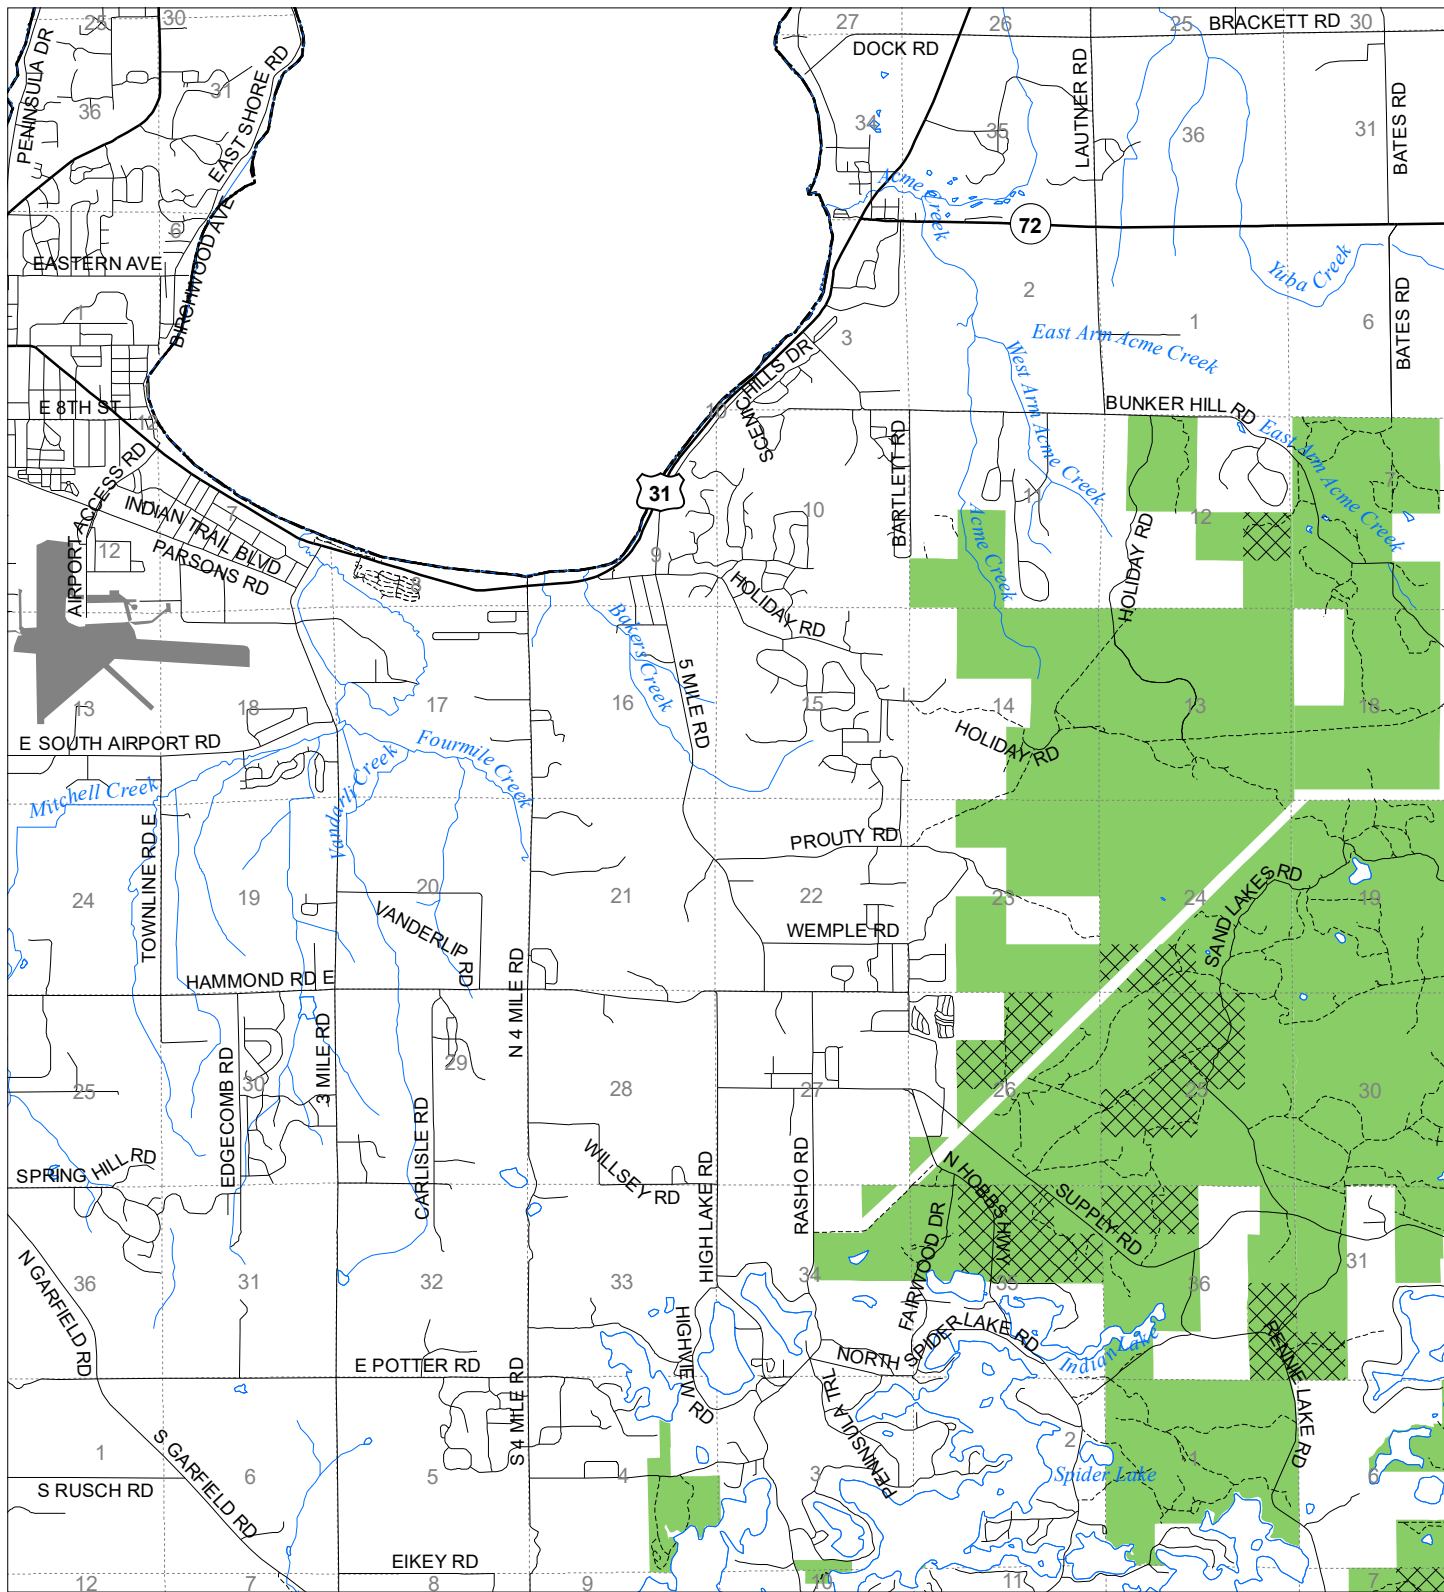

Fuelwood Collection  
 Grand Traverse County  
**T27N,R10W**

- State land open to fuelwood collection
- State land closed to fuelwood collection

Effective: March 1, 2021

N  
 Miles  
 0 0.5 1

02/02/2021