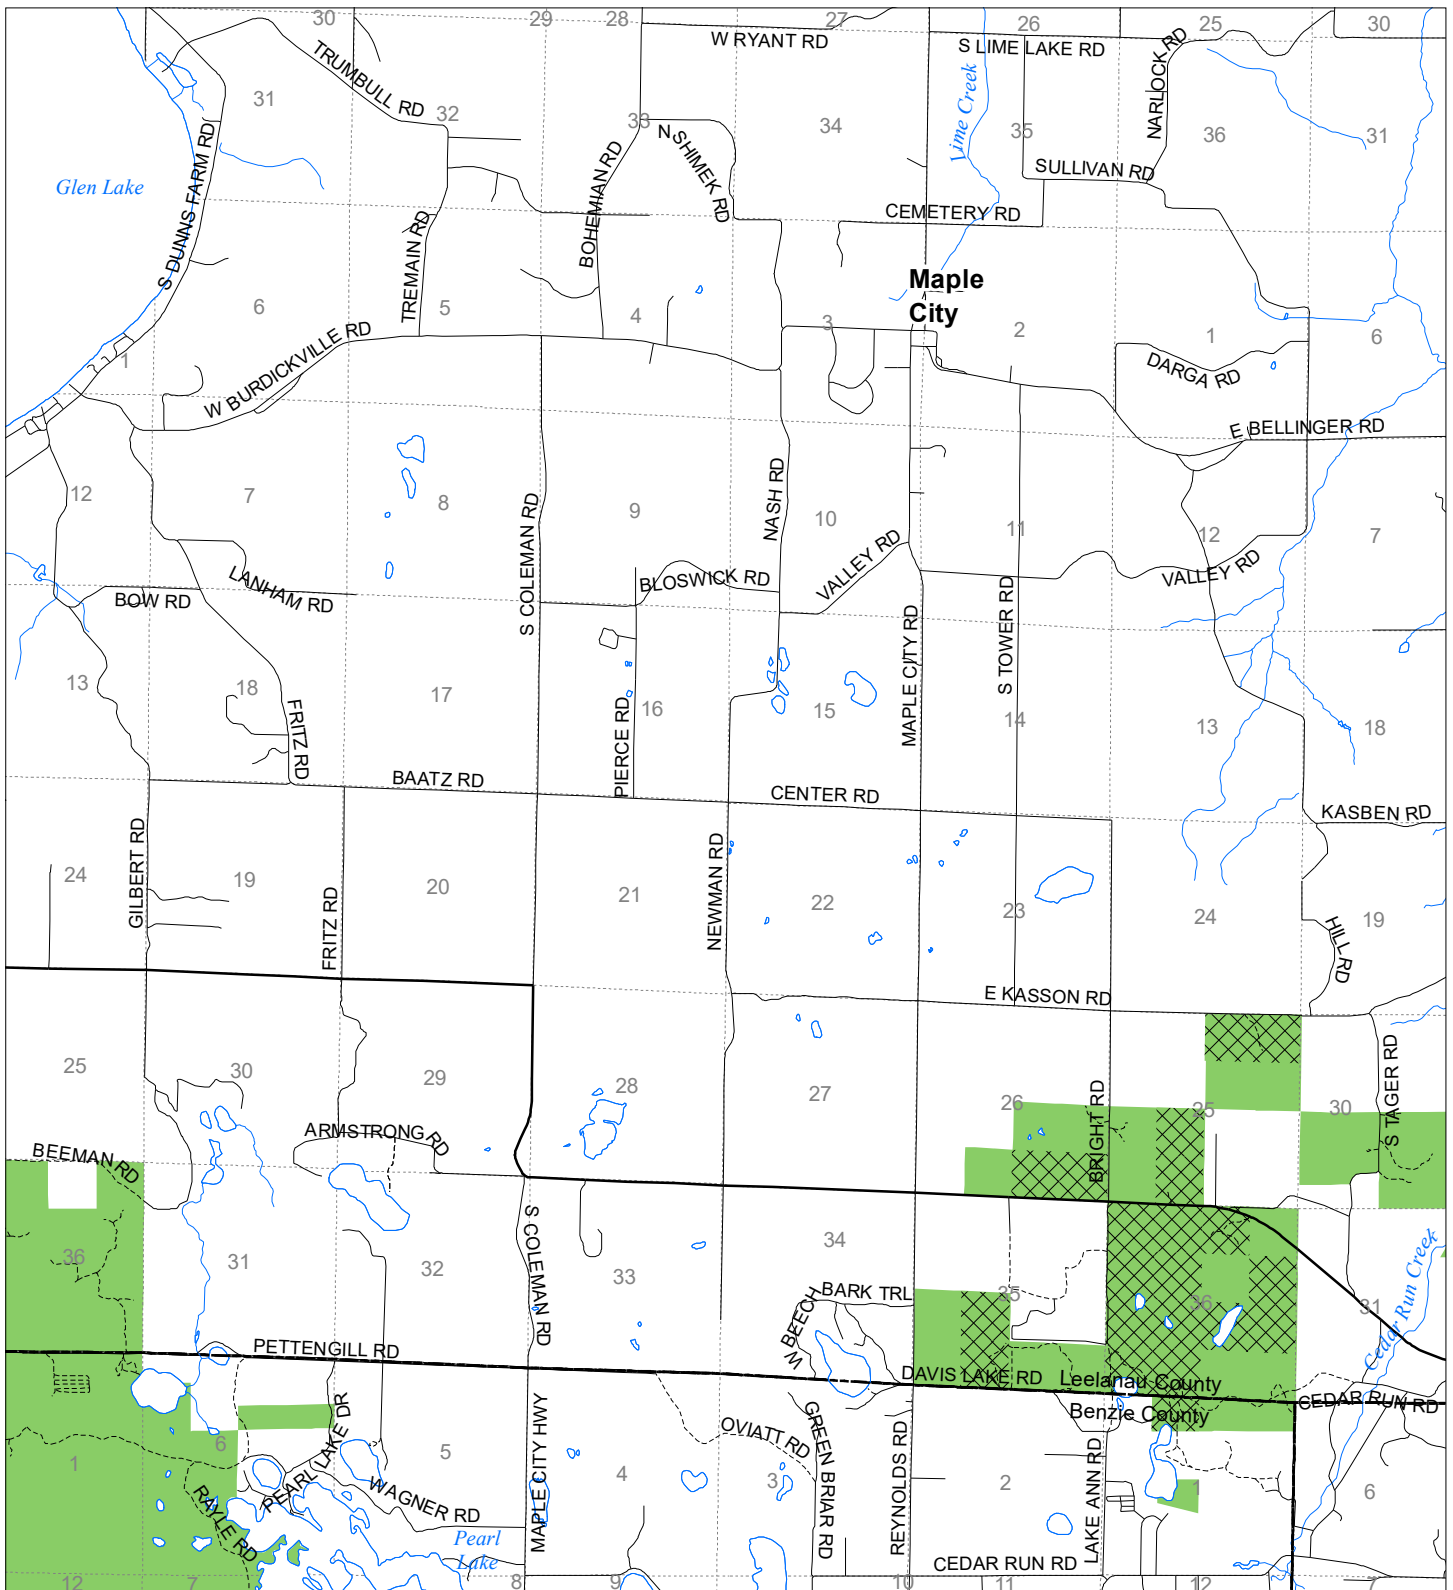

# Fuelwood Collection Leelanau County T28N,R13W

State land open to fuelwood collection  
 State land closed to fuelwood collection  
 Effective: March 1, 2021

N  
 Miles  
 0 0.5 1  
 02/02/2021