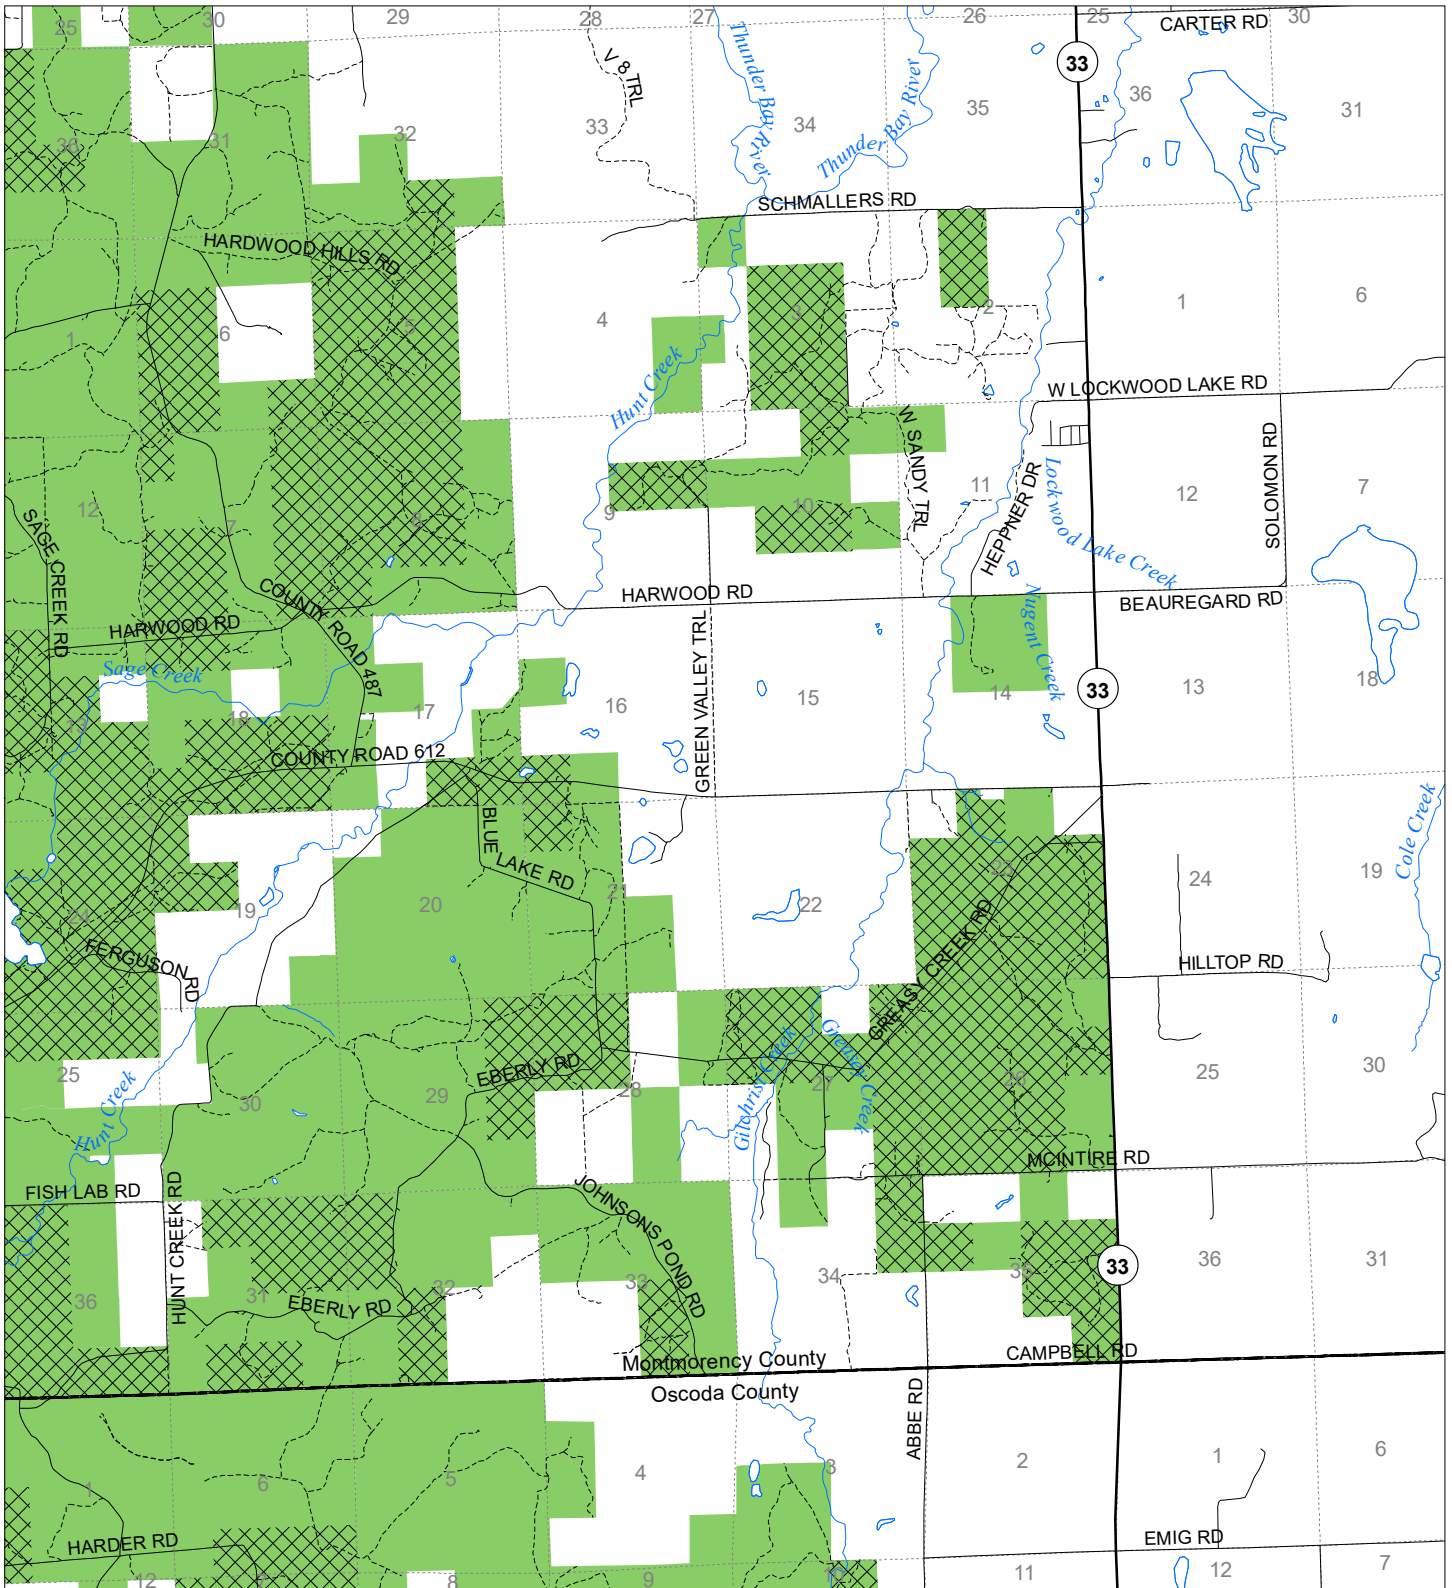

# Fuelwood Collection Montmorency County T29N,R03E

- State land open to fuelwood collection
- State land closed to fuelwood collection

Effective: March 1, 2021

N  
Miles  
0 0.5 1

02/02/2021