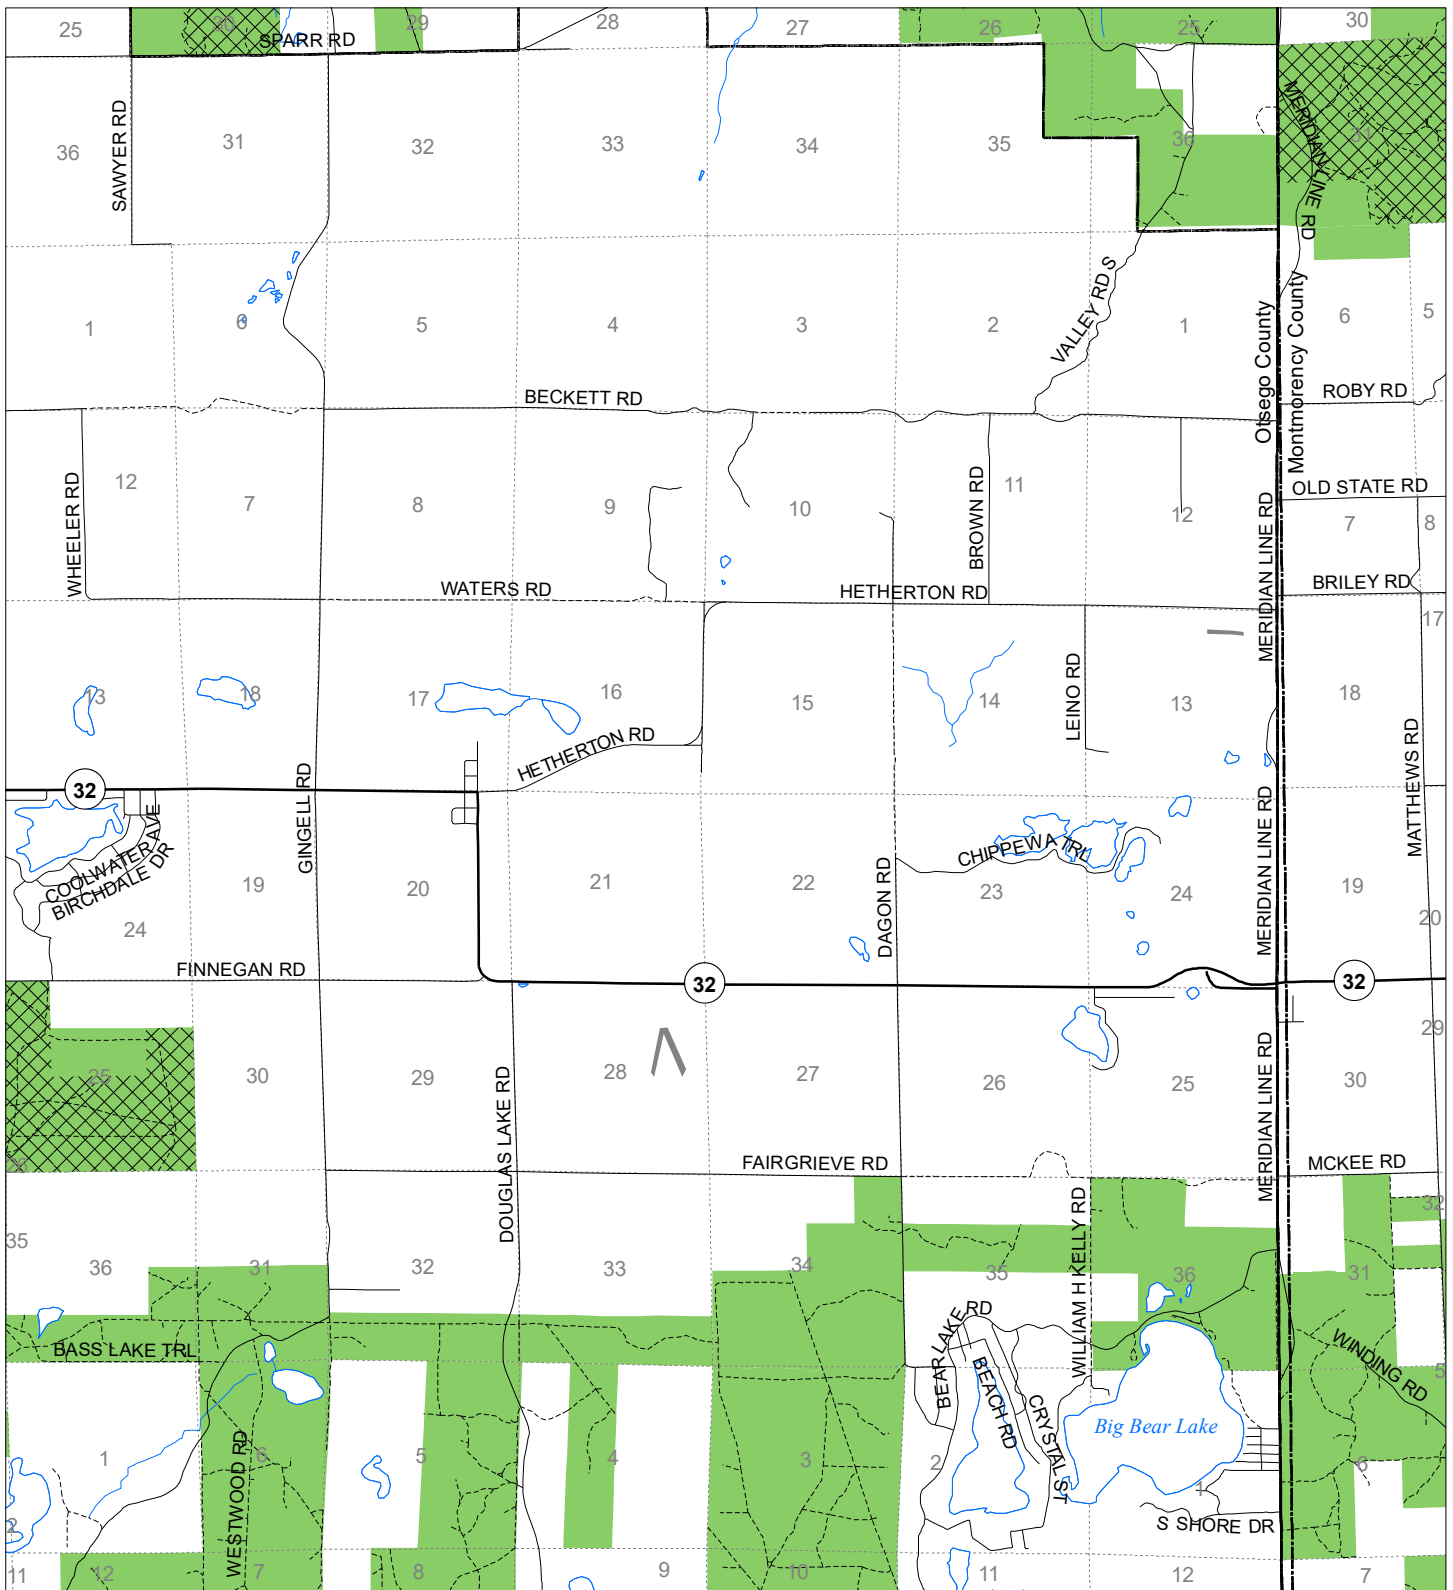

Fuelwood Collection Otsego County T30N,R01W

- State land open to fuelwood collection
- State land closed to fuelwood collection

Effective: March 1, 2021

N
Miles
0 0.5 1

02/02/2021