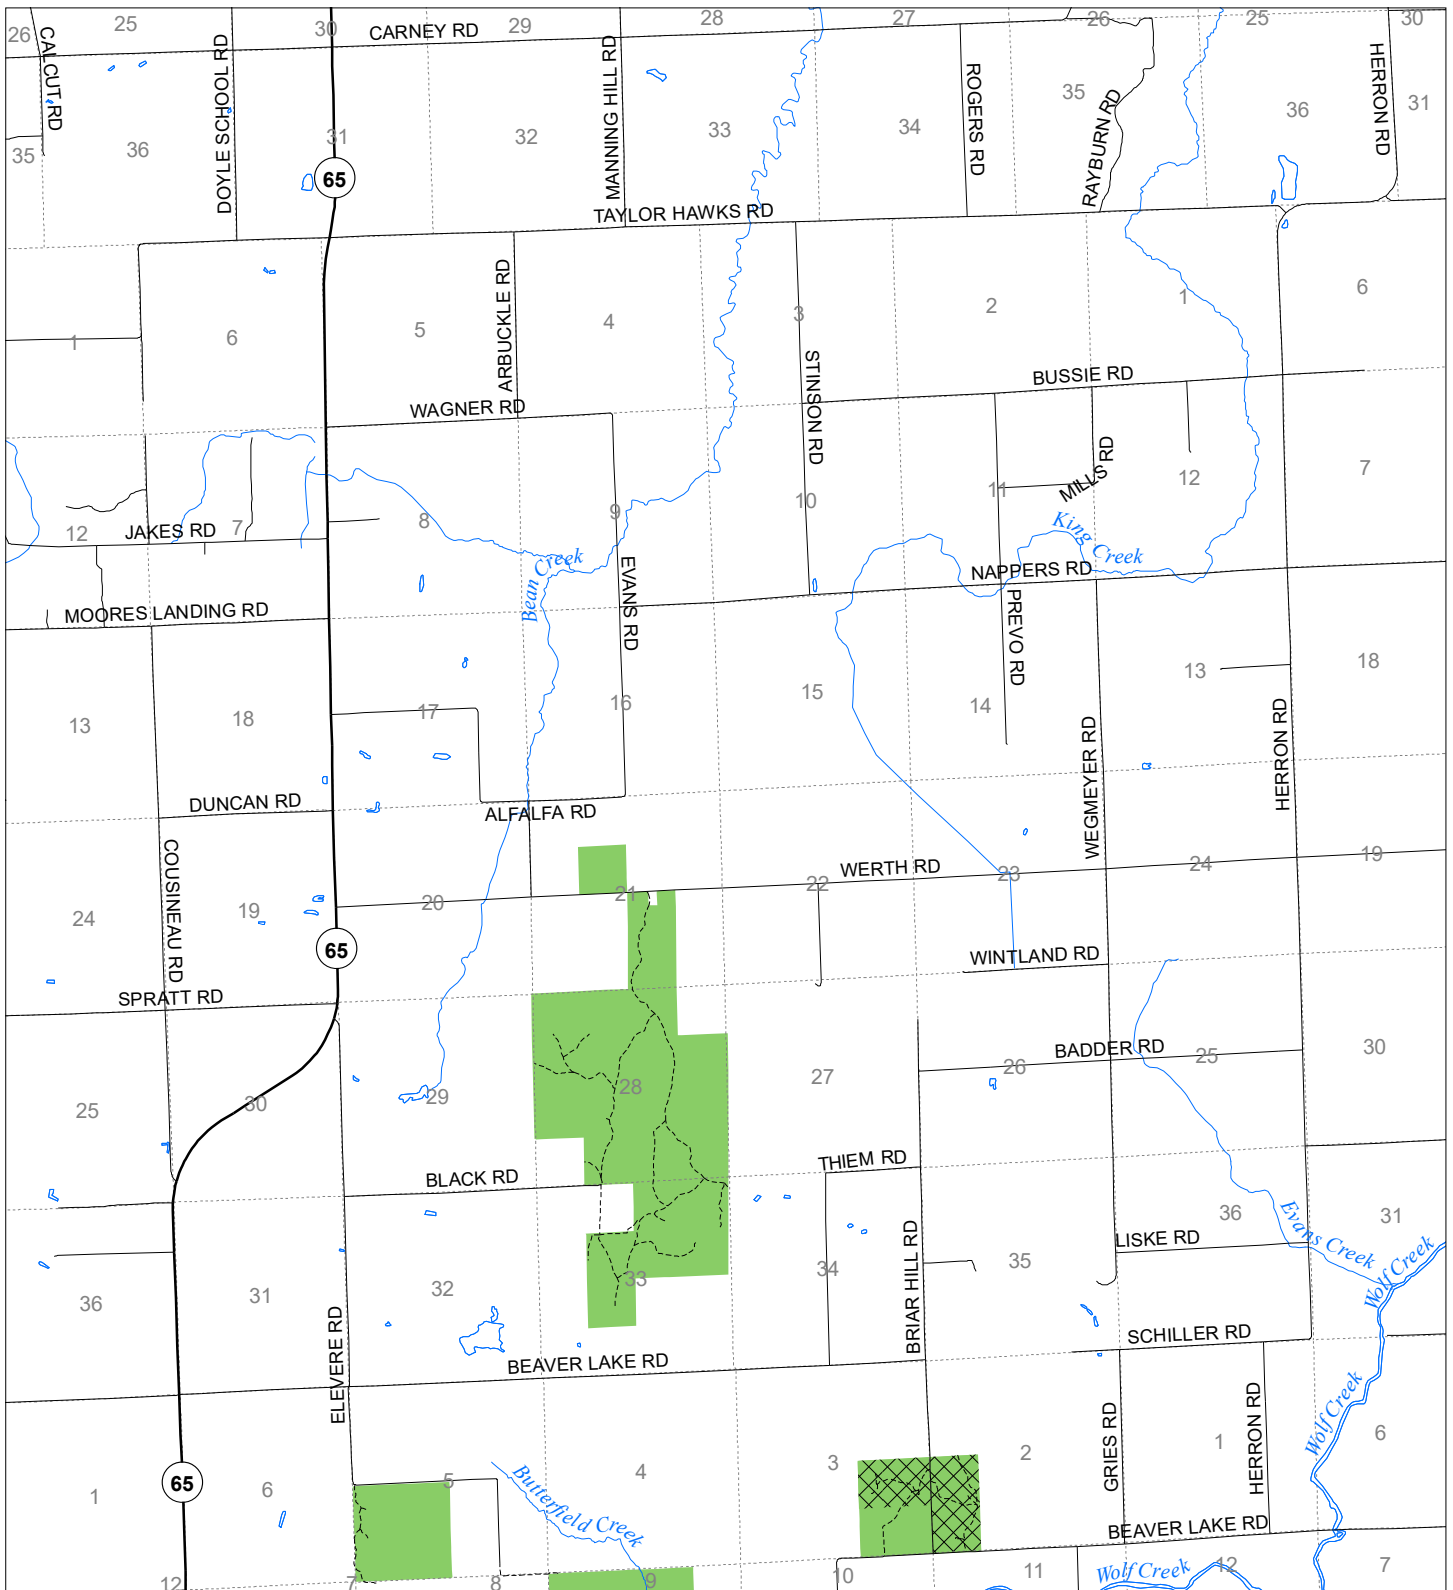

# Fuelwood Collection Alpena County T30N,R06E

State land open to fuelwood collection  
 State land closed to fuelwood collection  
 Effective: March 1, 2021

N  
 Miles  
 0 0.5 1  
 02/02/2021