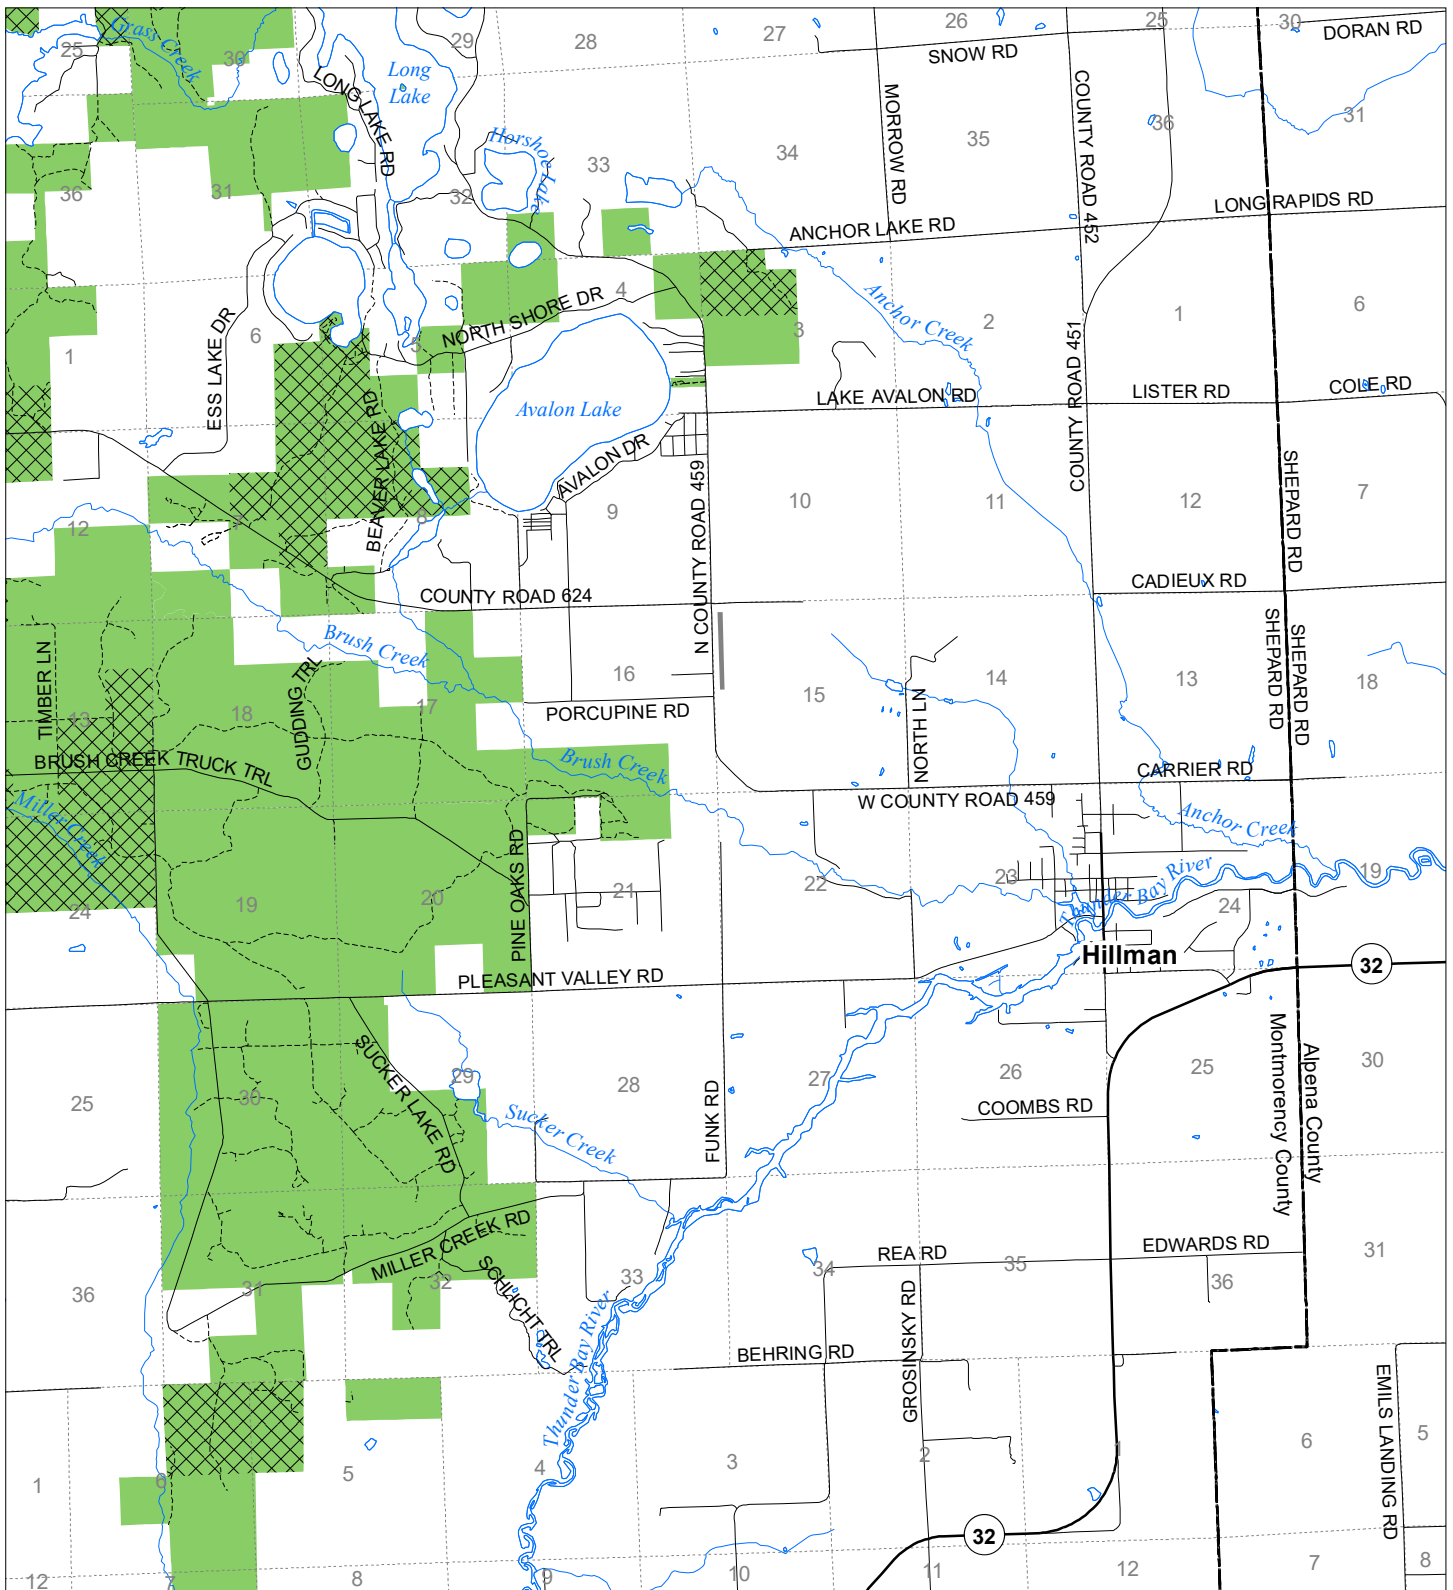

# Fuelwood Collection Montmorency County T31N,R04E

State land open to fuelwood collection  
 State land closed to fuelwood collection  
 Effective: March 1, 2021

N  
 Miles  
 0 0.5 1  
 02/02/2021