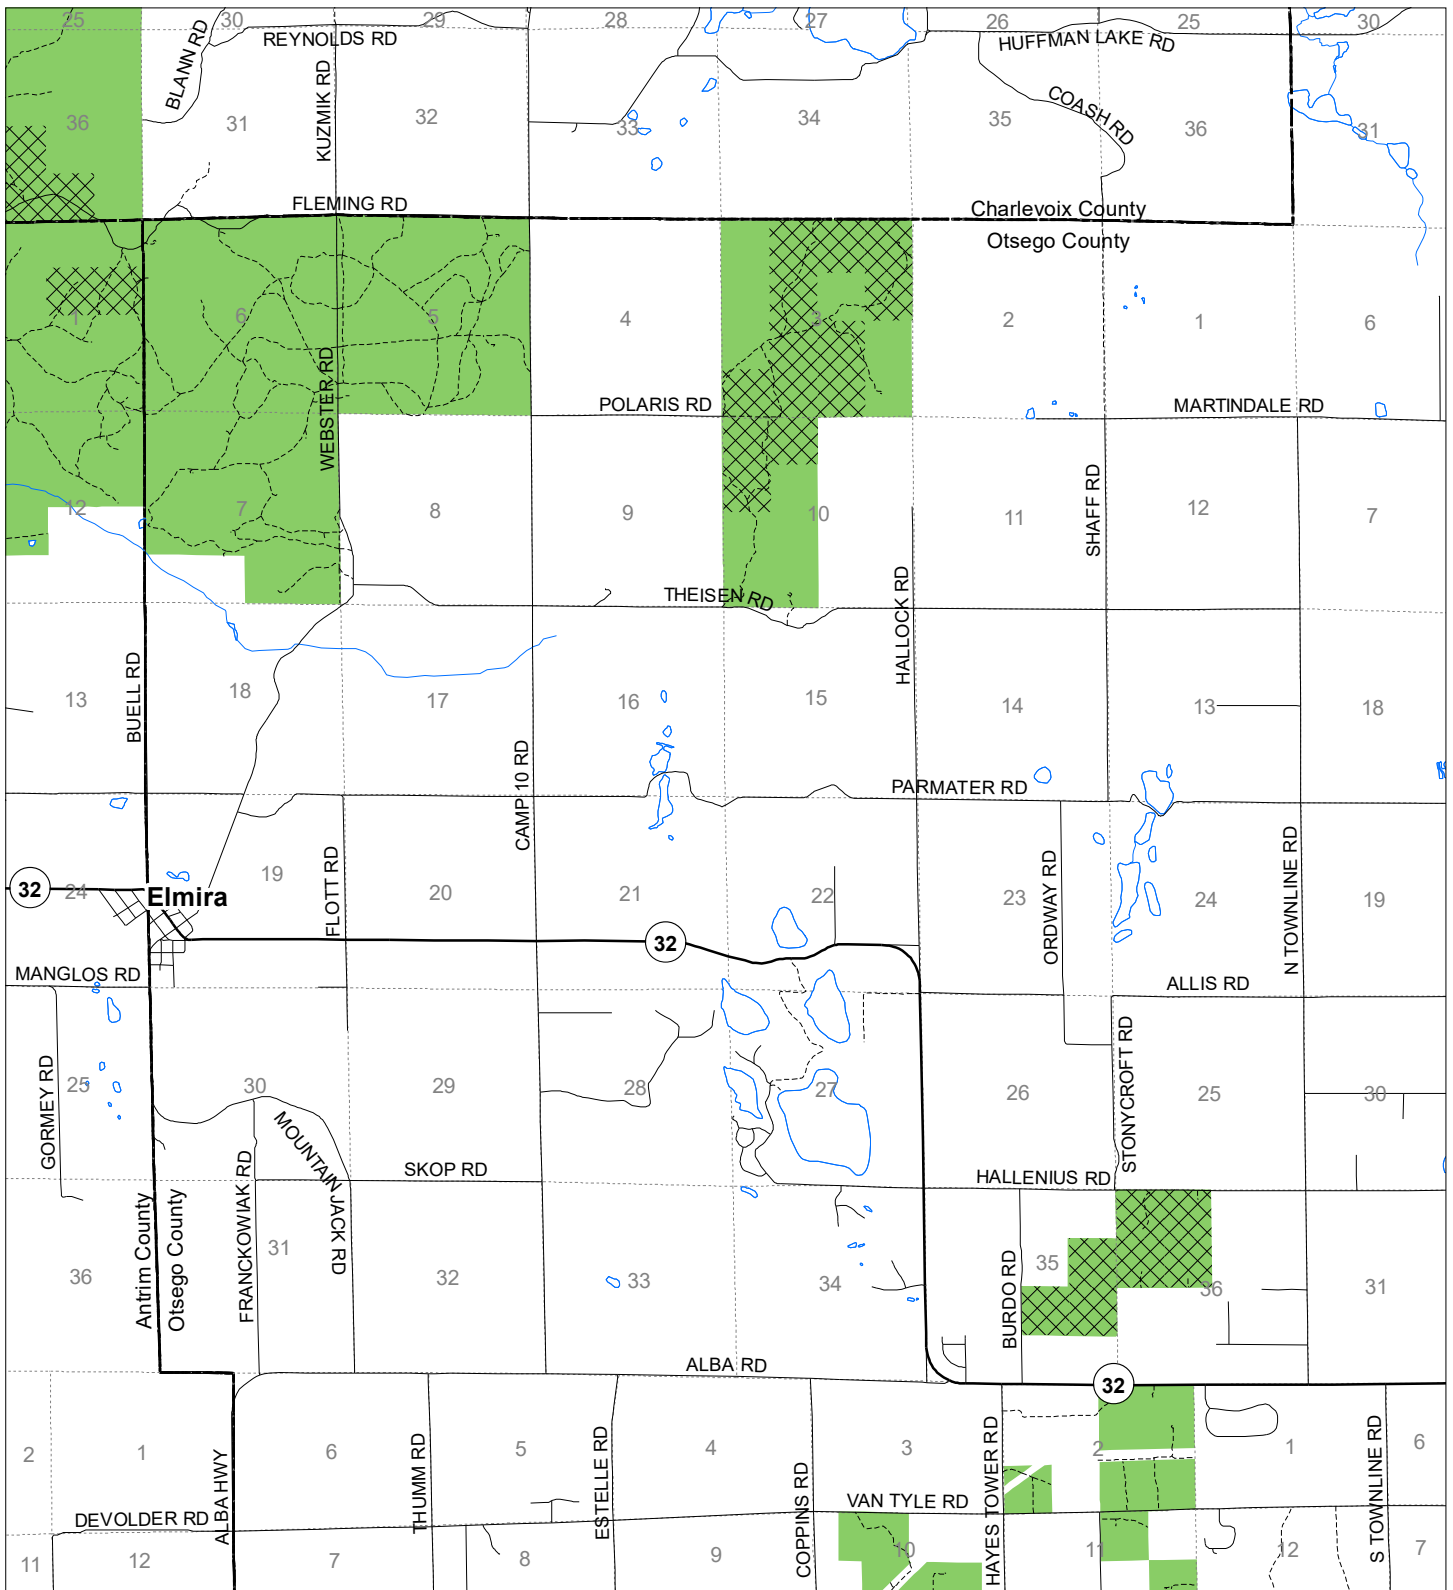

Fuelwood Collection Otsego County T31N,R04W

- State land open to fuelwood collection
- State land closed to fuelwood collection

Effective: March 1, 2021

 Miles
 0 0.5 1

02/02/2021