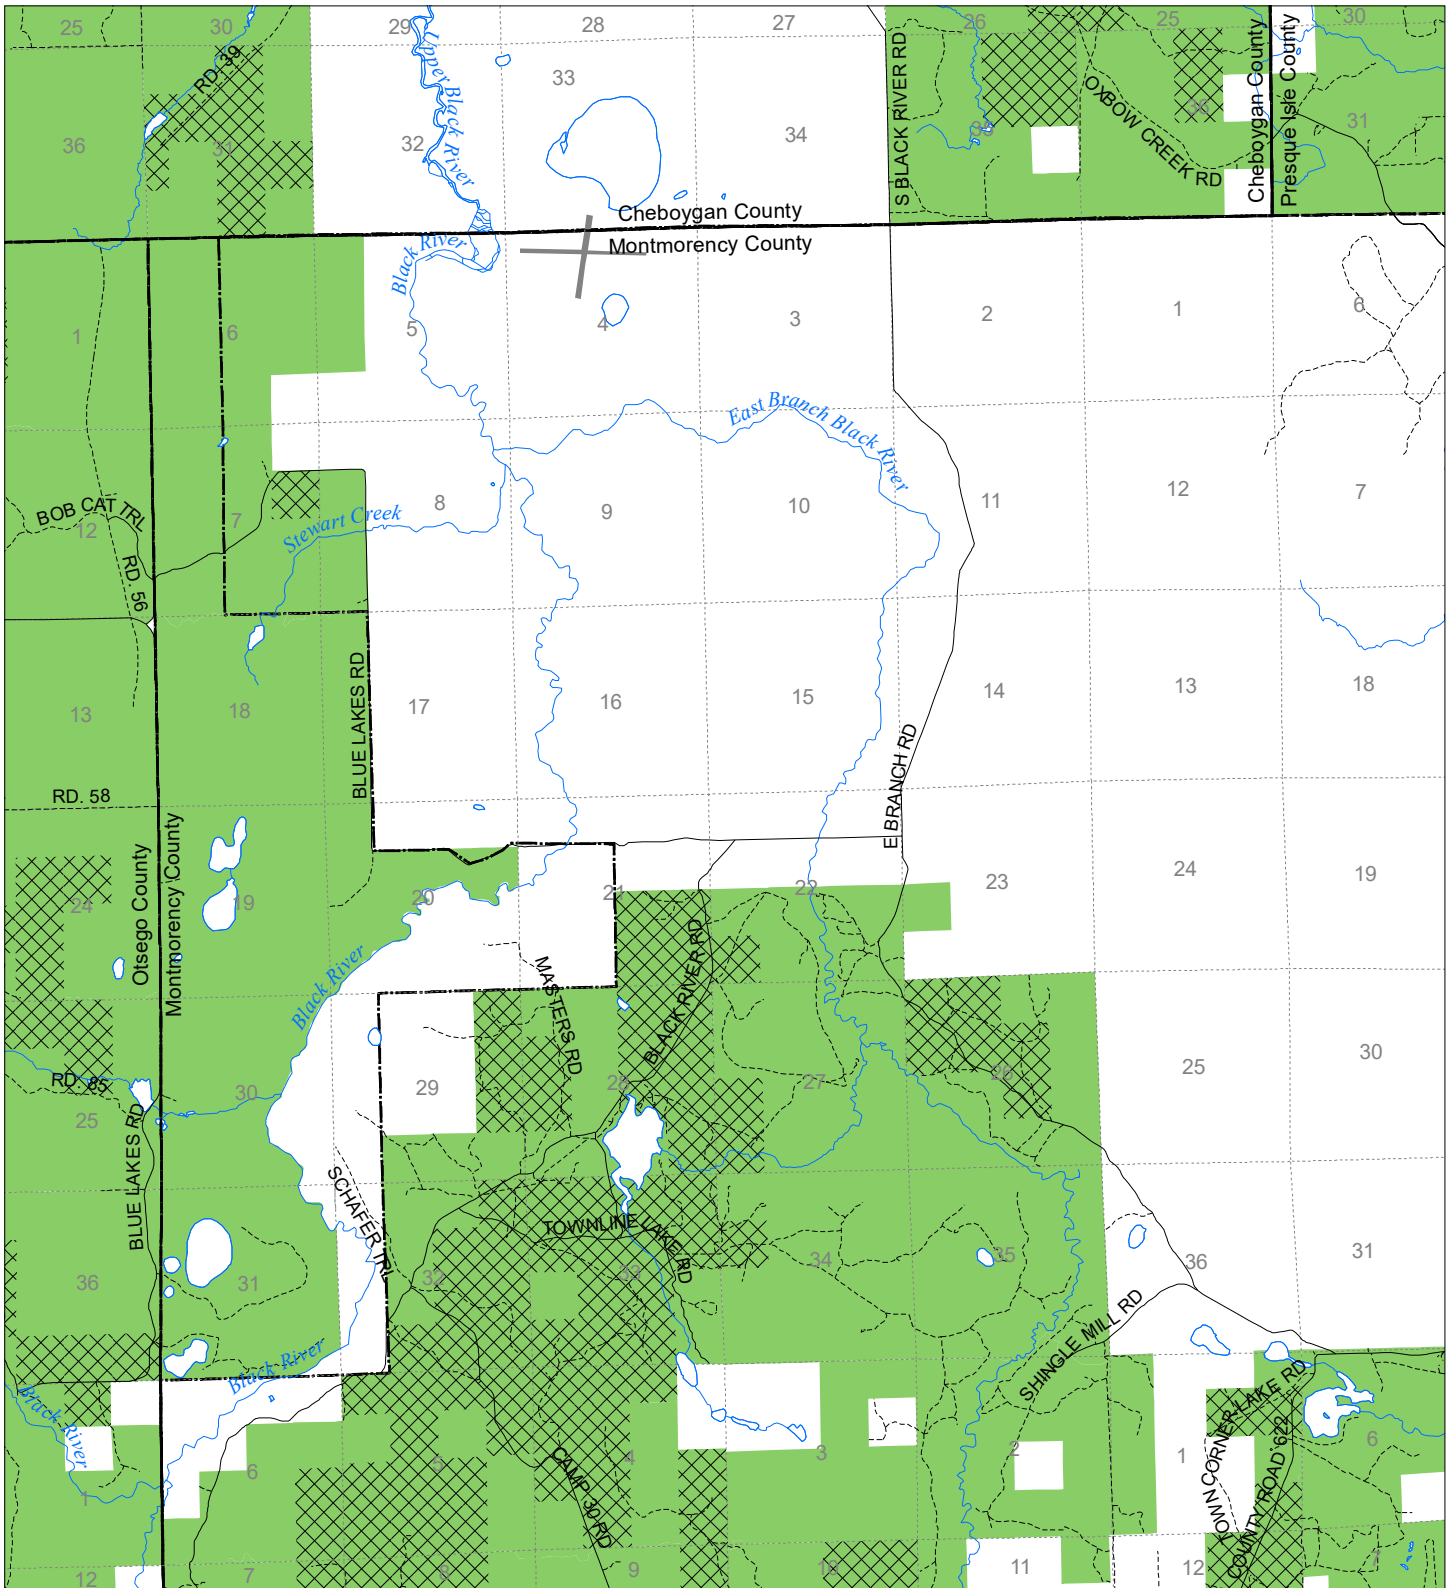

Fuelwood Collection Montmorency County T32N,R01E

- State land open to fuelwood collection
- State land closed to fuelwood collection

Effective: March 1, 2021

 0 Miles 1
 0.5
 02/02/2021