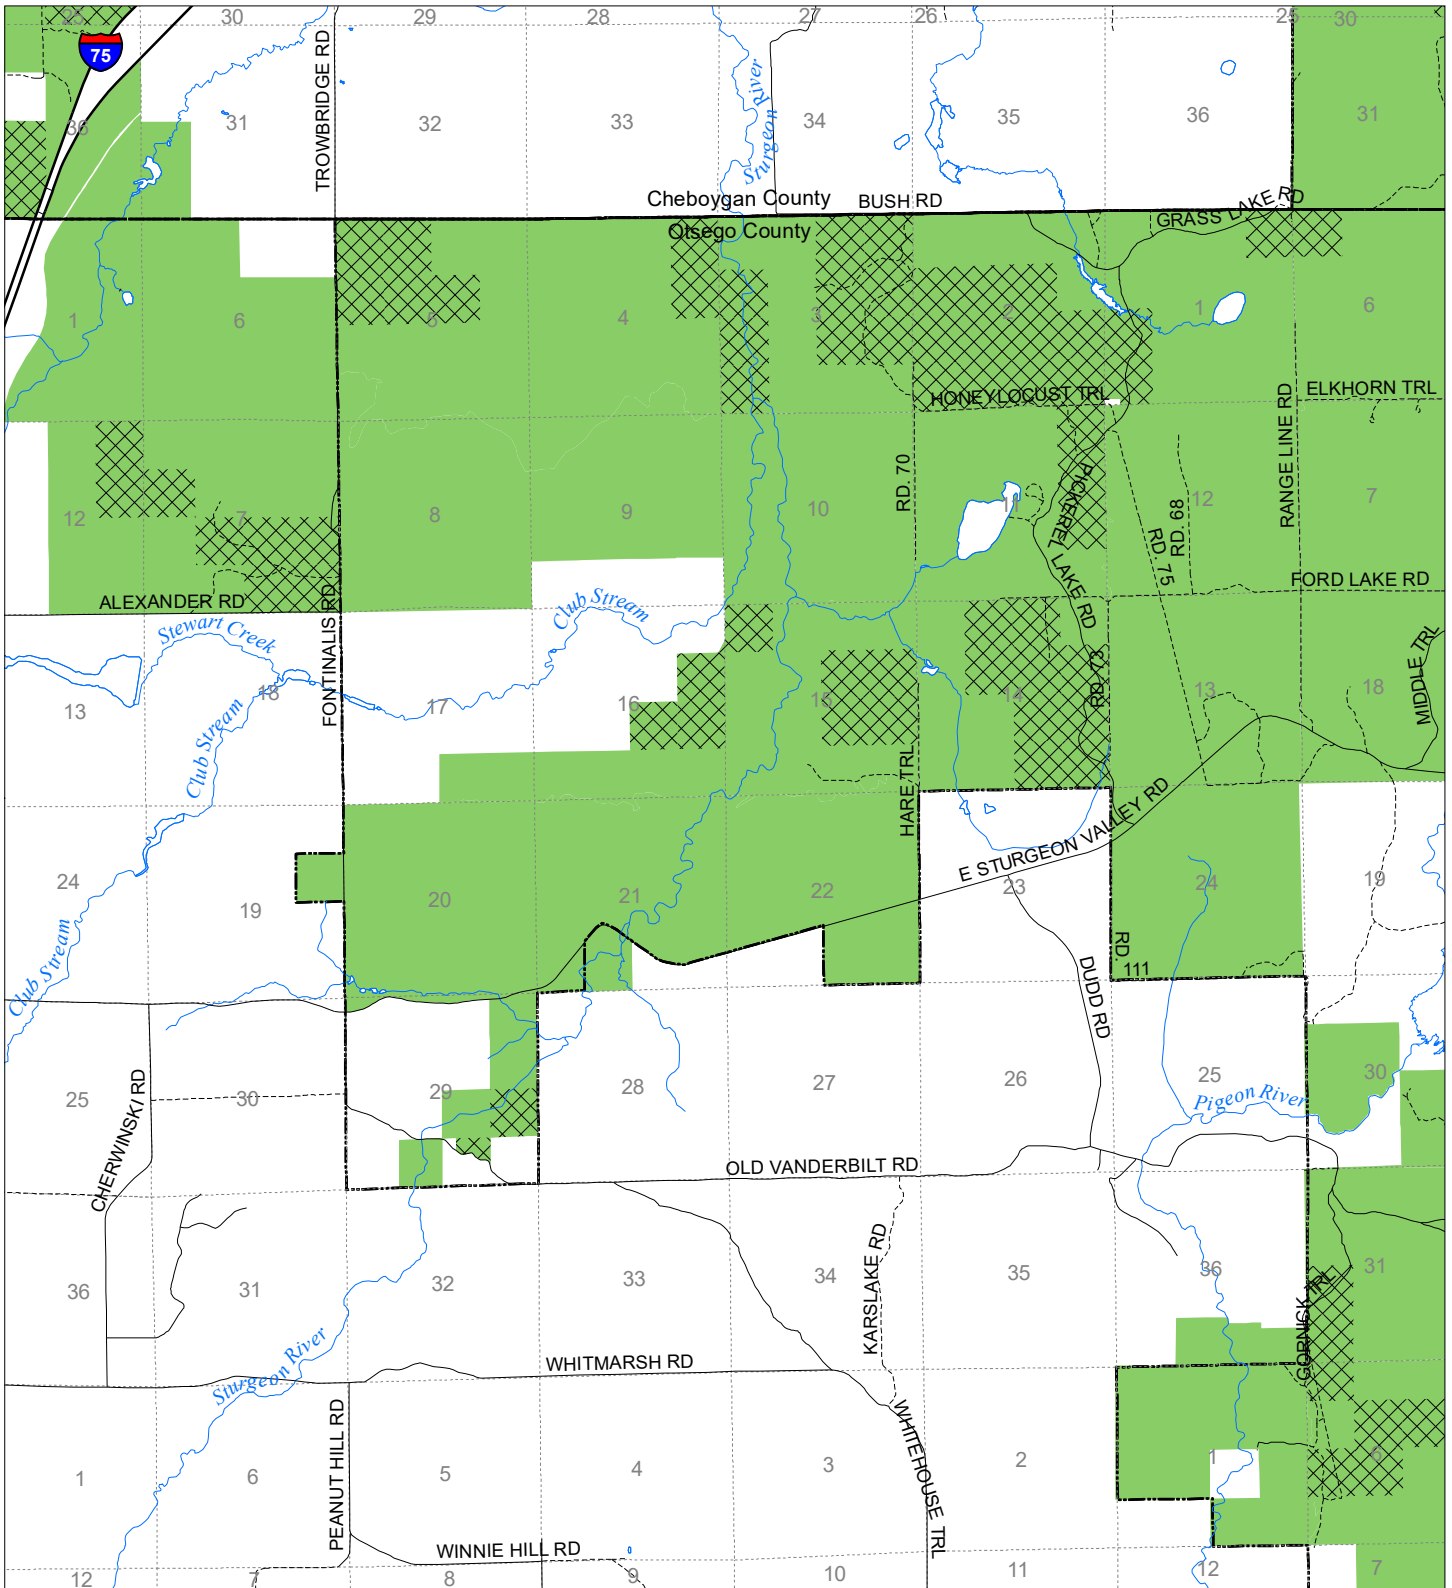

# Fuelwood Collection Otsego County T32N,R02W

- State land open to fuelwood collection
- State land closed to fuelwood collection

Effective: March 1, 2021

N  
Miles  
0 0.5 1

02/02/2021