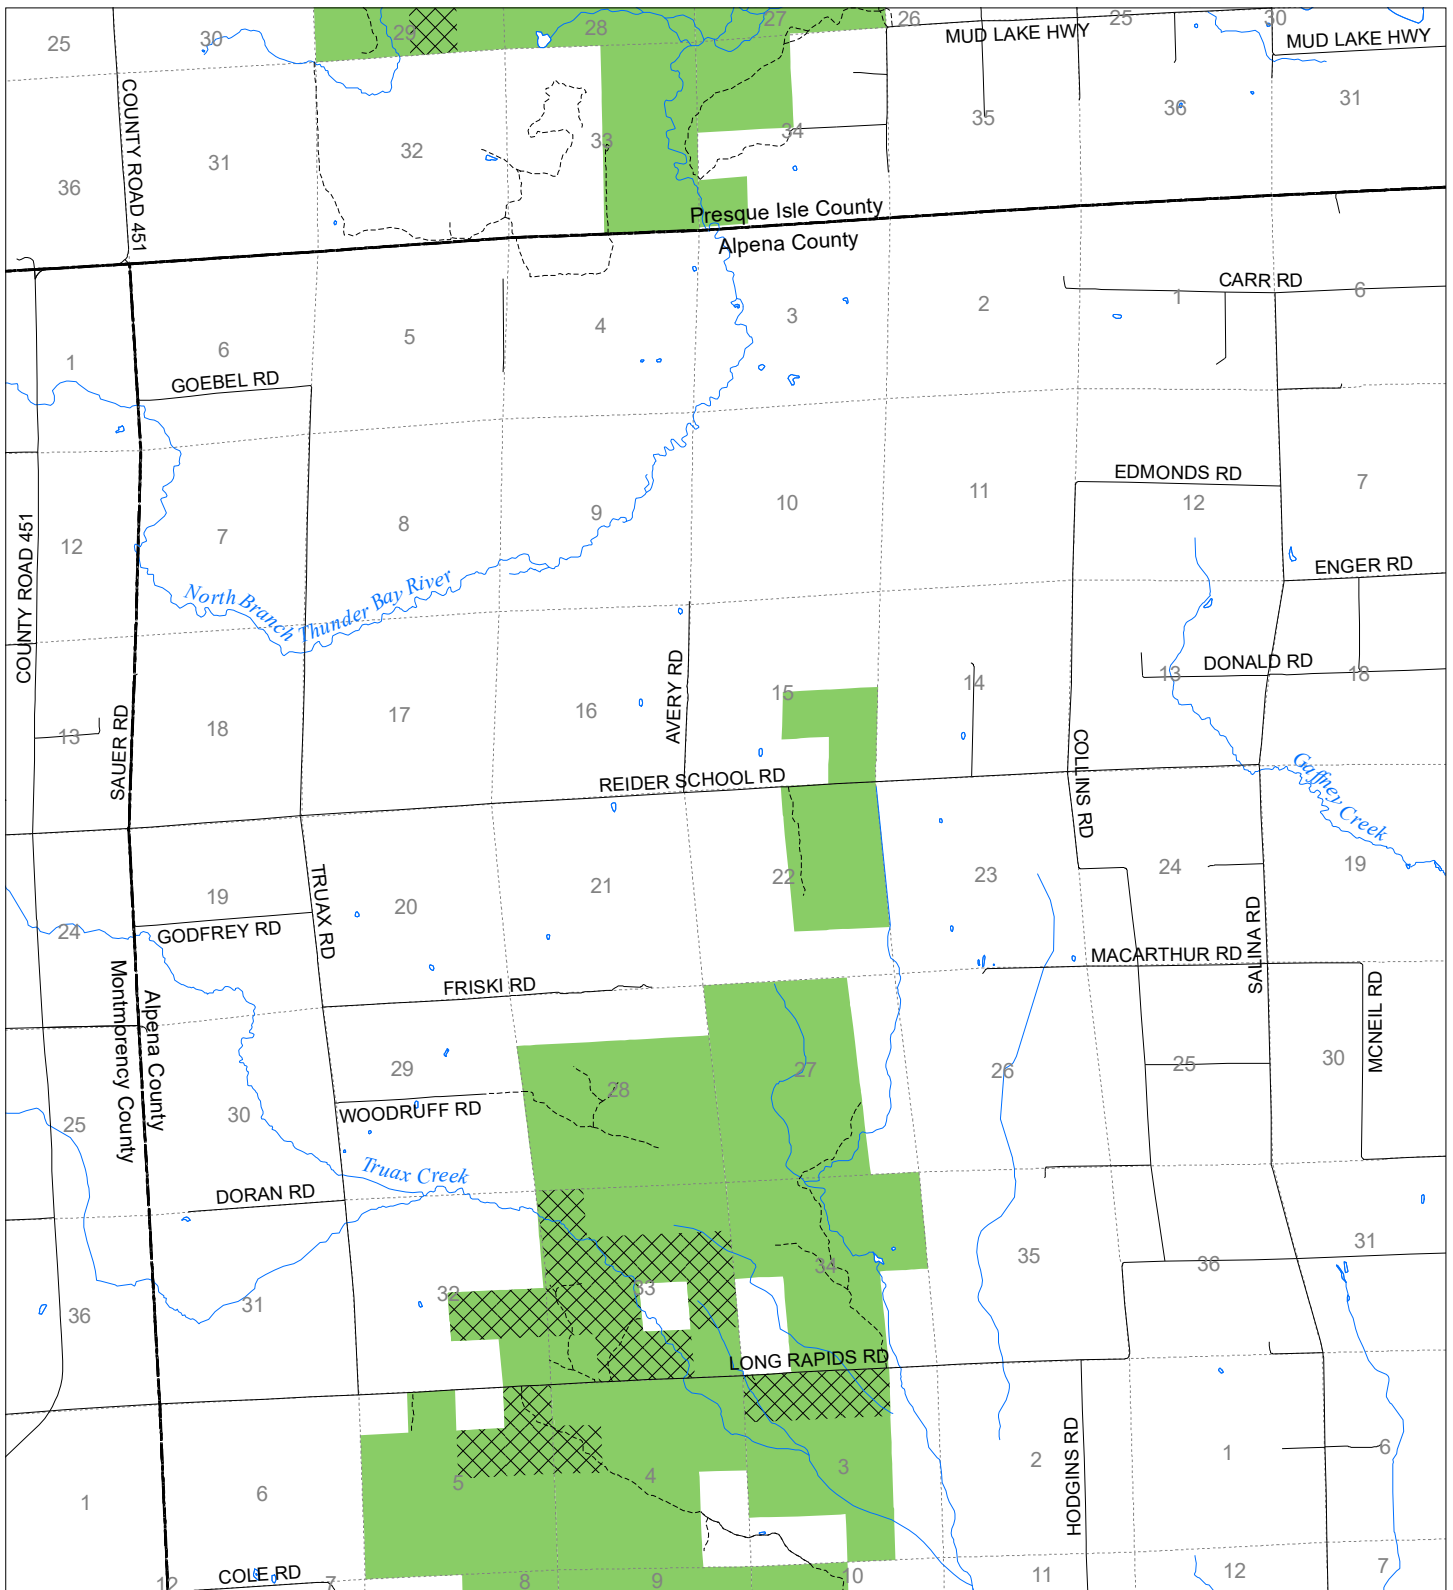

Fuelwood Collection Alpena County T32N,R05E

- State land open to fuelwood collection
- State land closed to fuelwood collection

Effective: March 1, 2021

N
Miles
0 0.5 1

02/02/2021