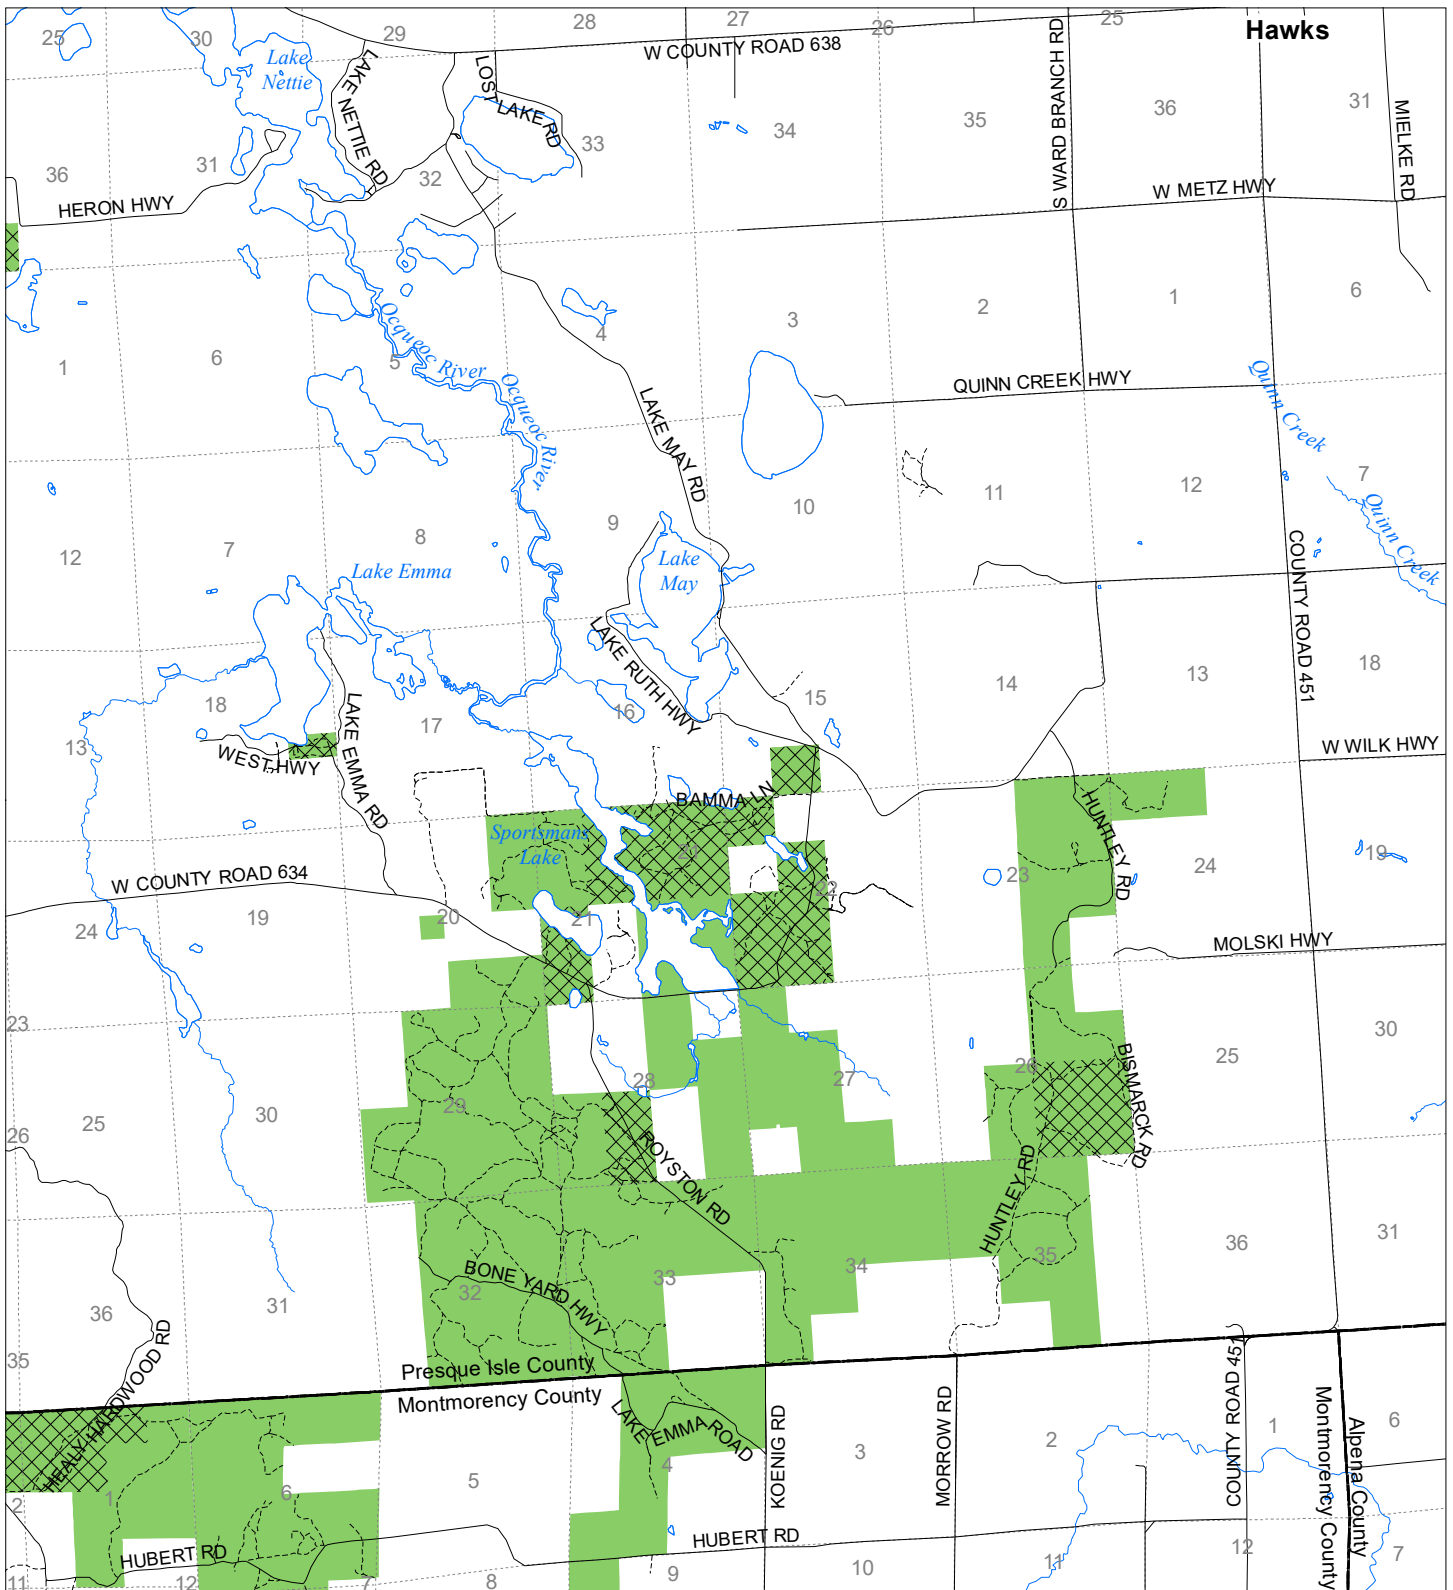

Fuelwood Collection Presque Isle County T33N,R04E

- State land open to fuelwood collection
- State land closed to fuelwood collection

Effective: March 1, 2021

 0 Miles 1
 0.5
 02/02/2021