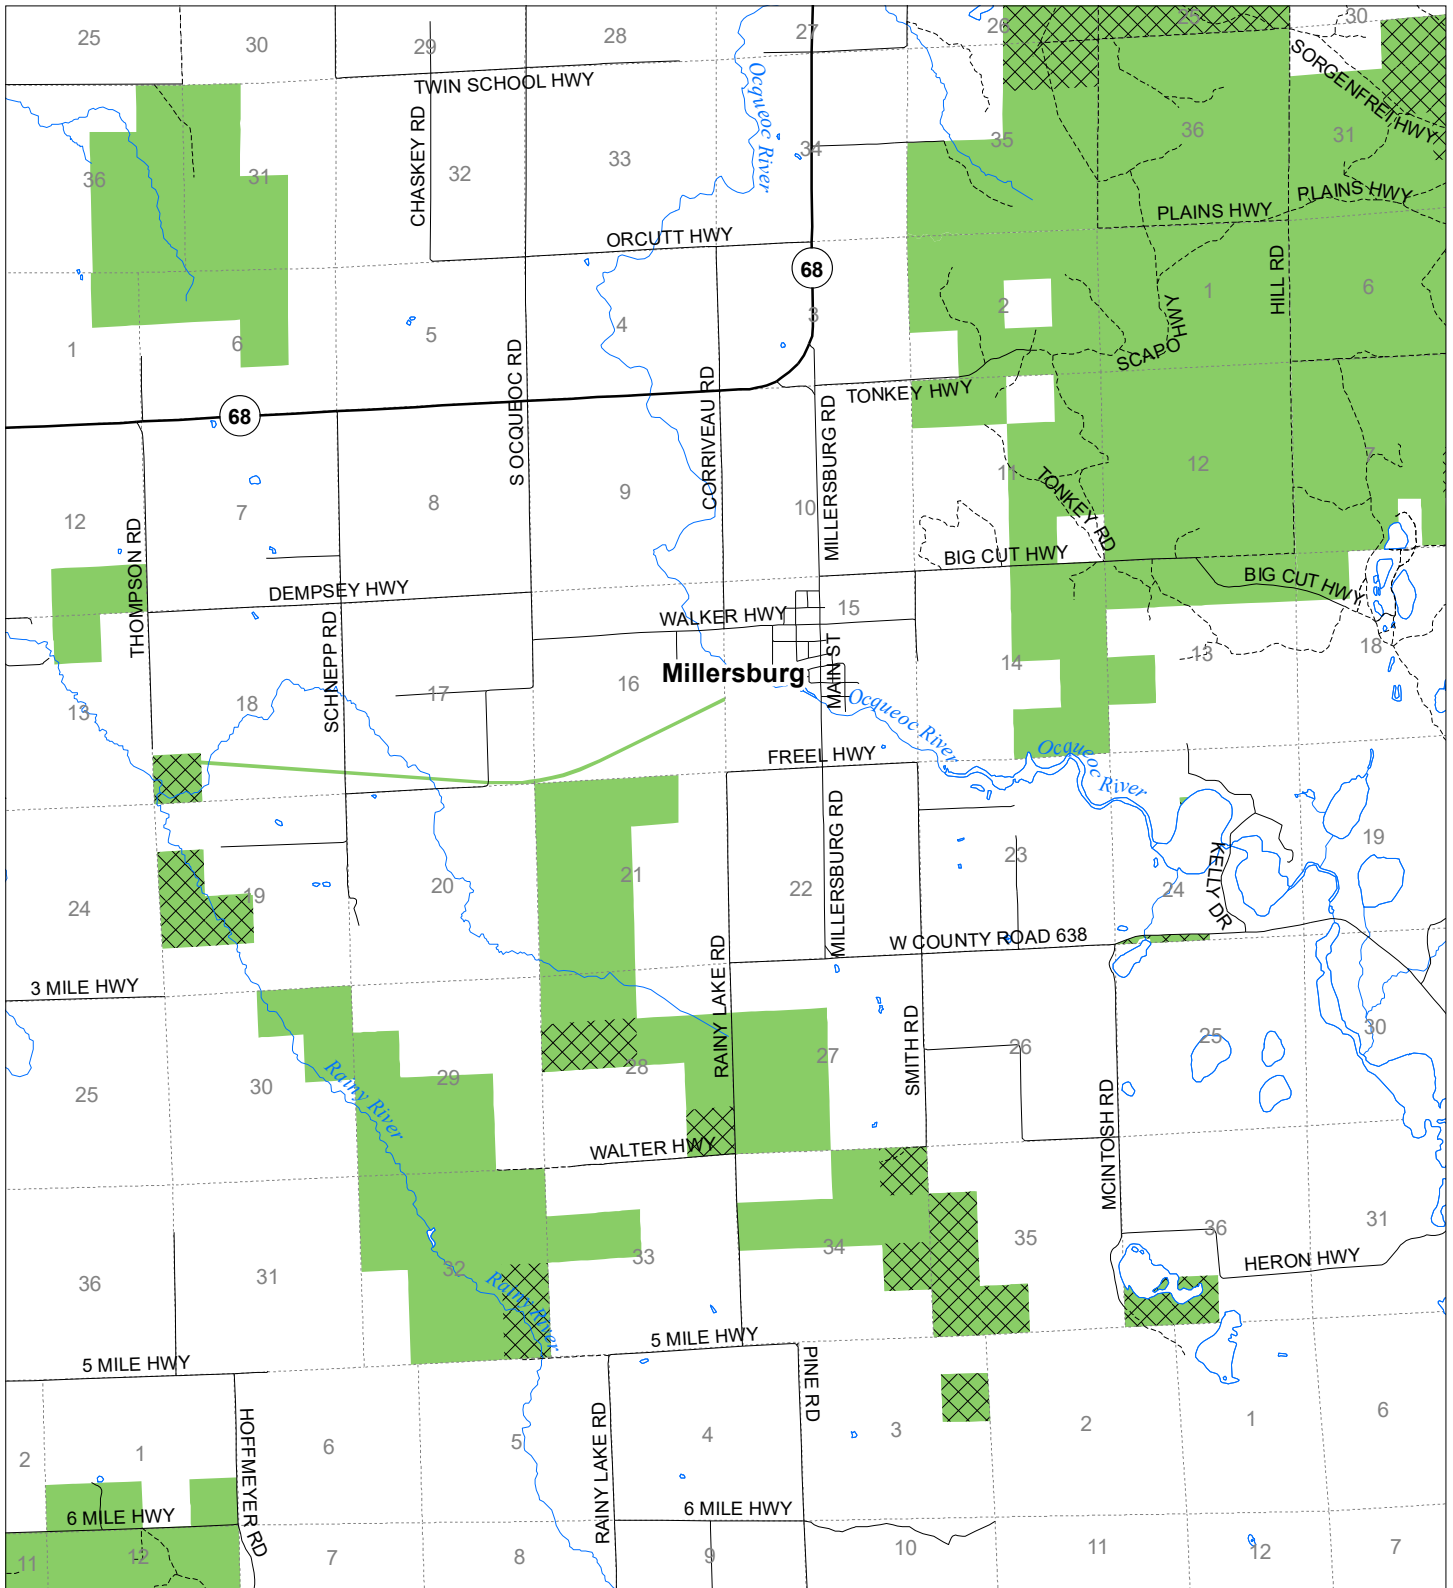

Fuelwood Collection Presque Isle County T34N,R03E

State land open to fuelwood collection
 State land closed to fuelwood collection
 Effective: March 1, 2021

N
 Miles
 0 0.5 1
 02/02/2021