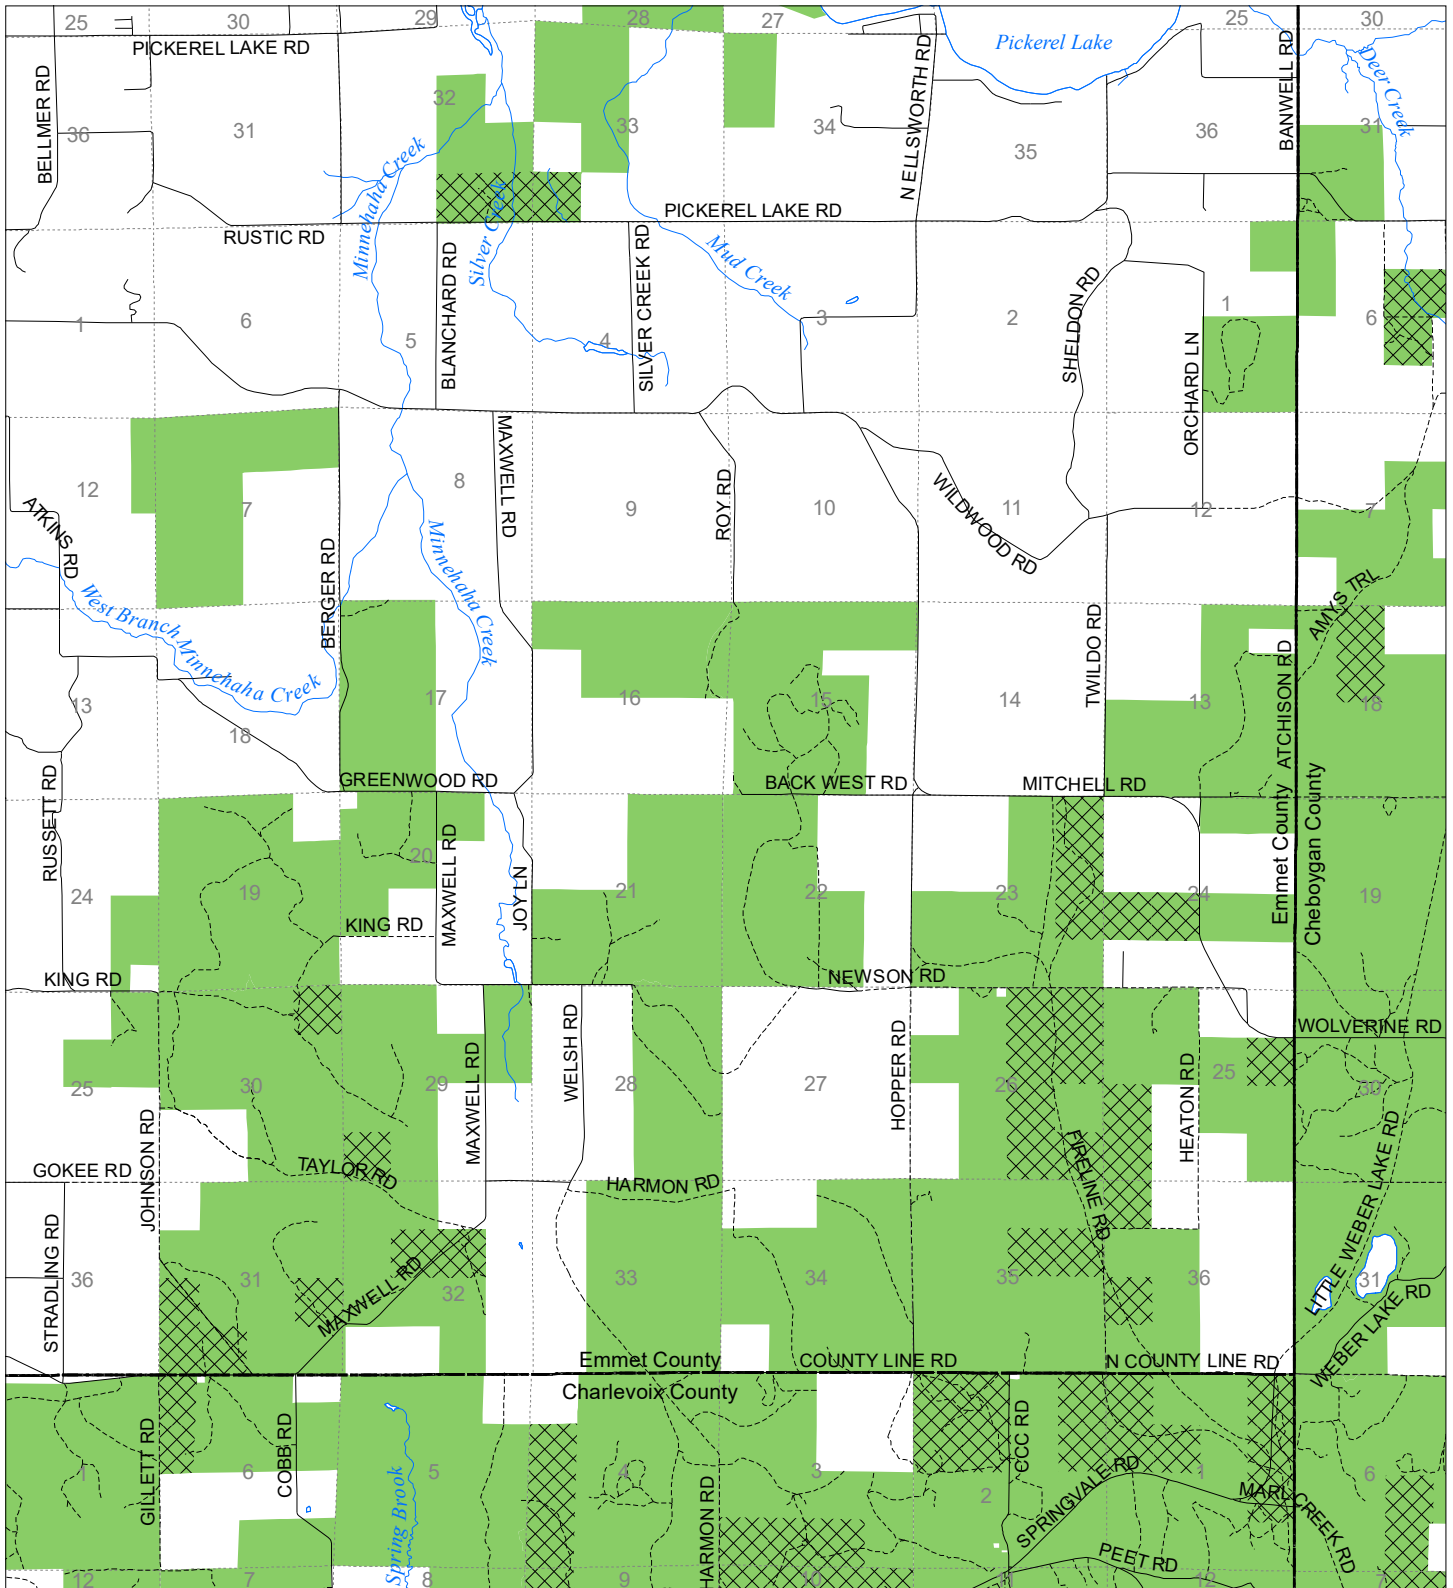

Fuelwood Collection Emmet County T34N,R04W

State land open to fuelwood collection
 State land closed to fuelwood collection
 Effective: March 1, 2021

N
 Miles
 0 0.5 1
 02/02/2021