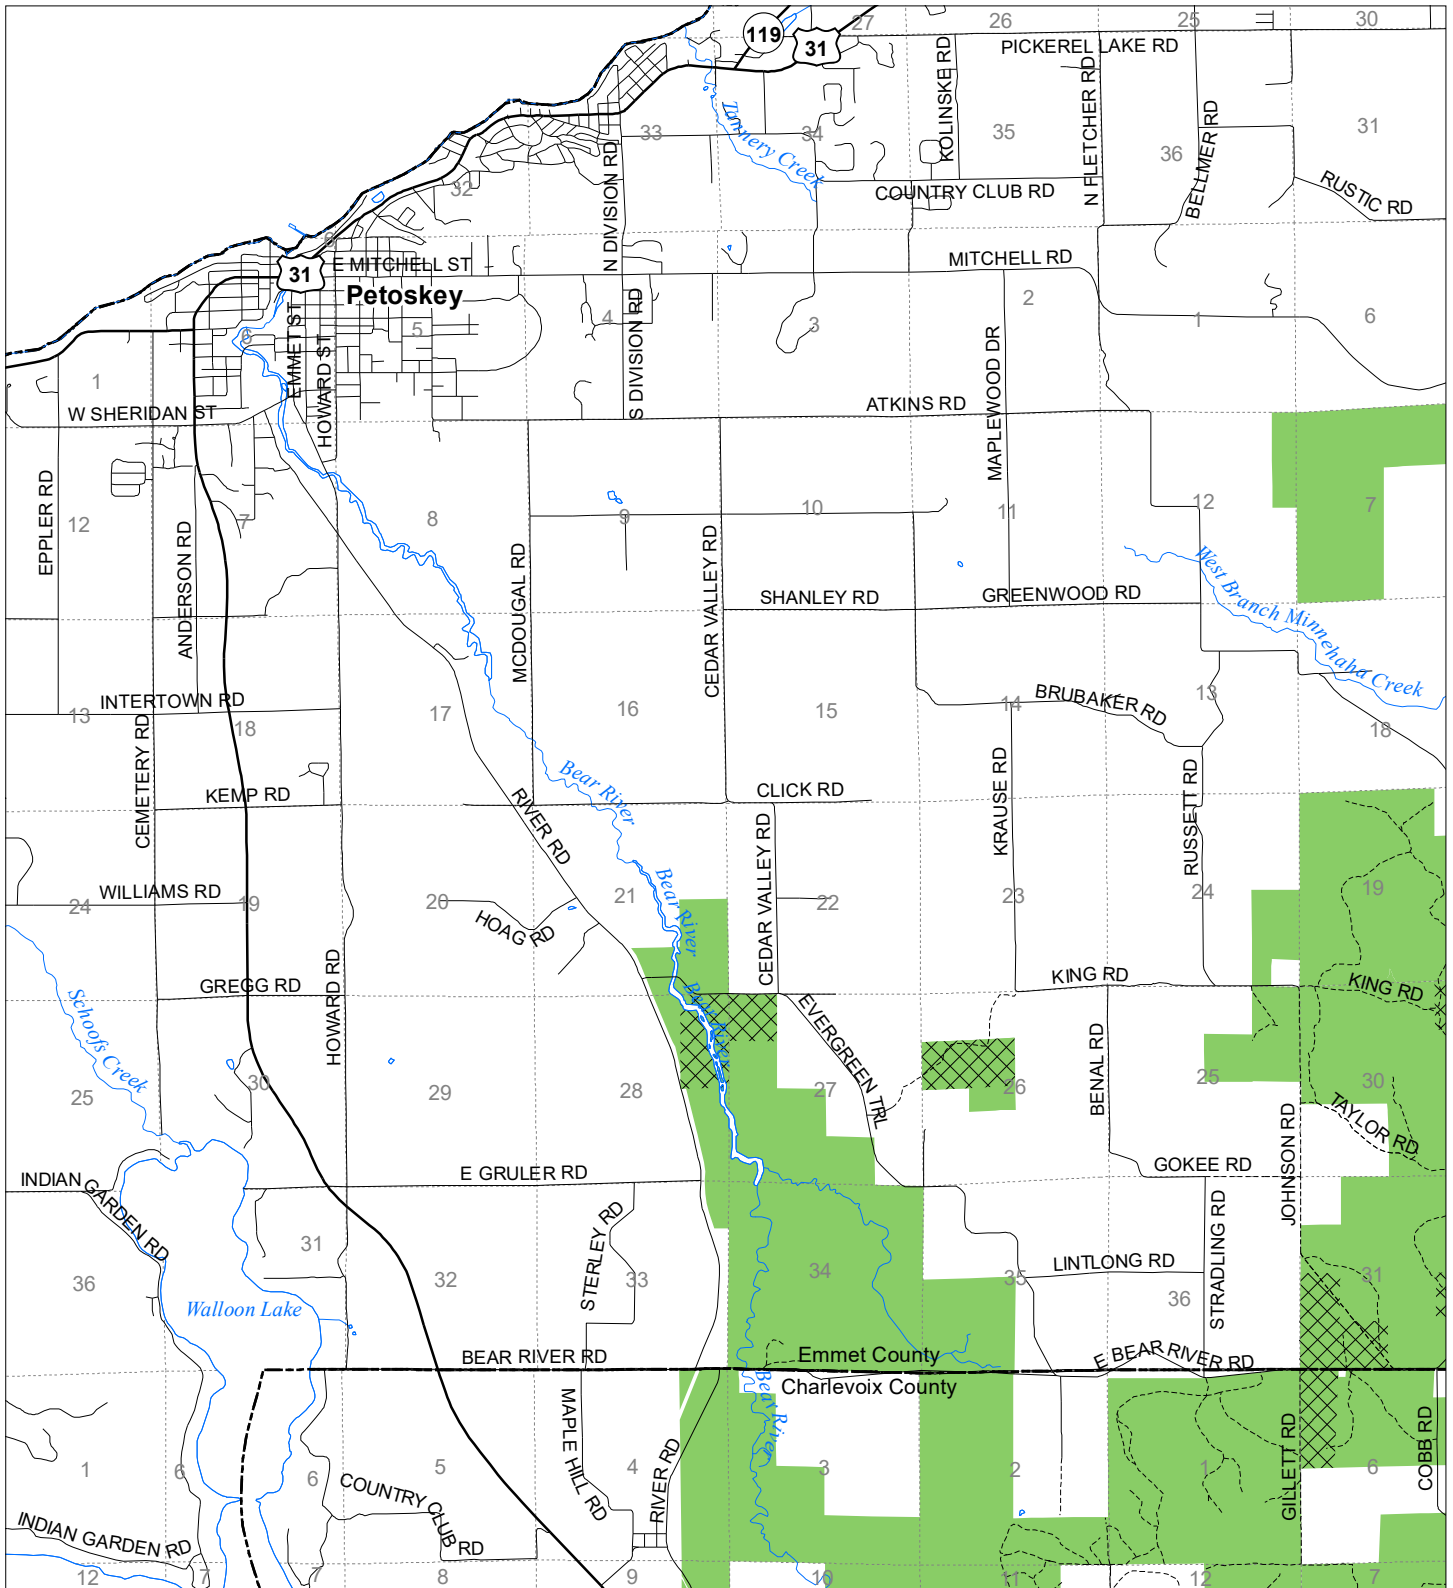

Fuelwood Collection Emmet County T34N,R05W

- State land open to fuelwood collection
- State land closed to fuelwood collection

Effective: March 1, 2021

N

Miles
0 0.5 1

02/02/2021