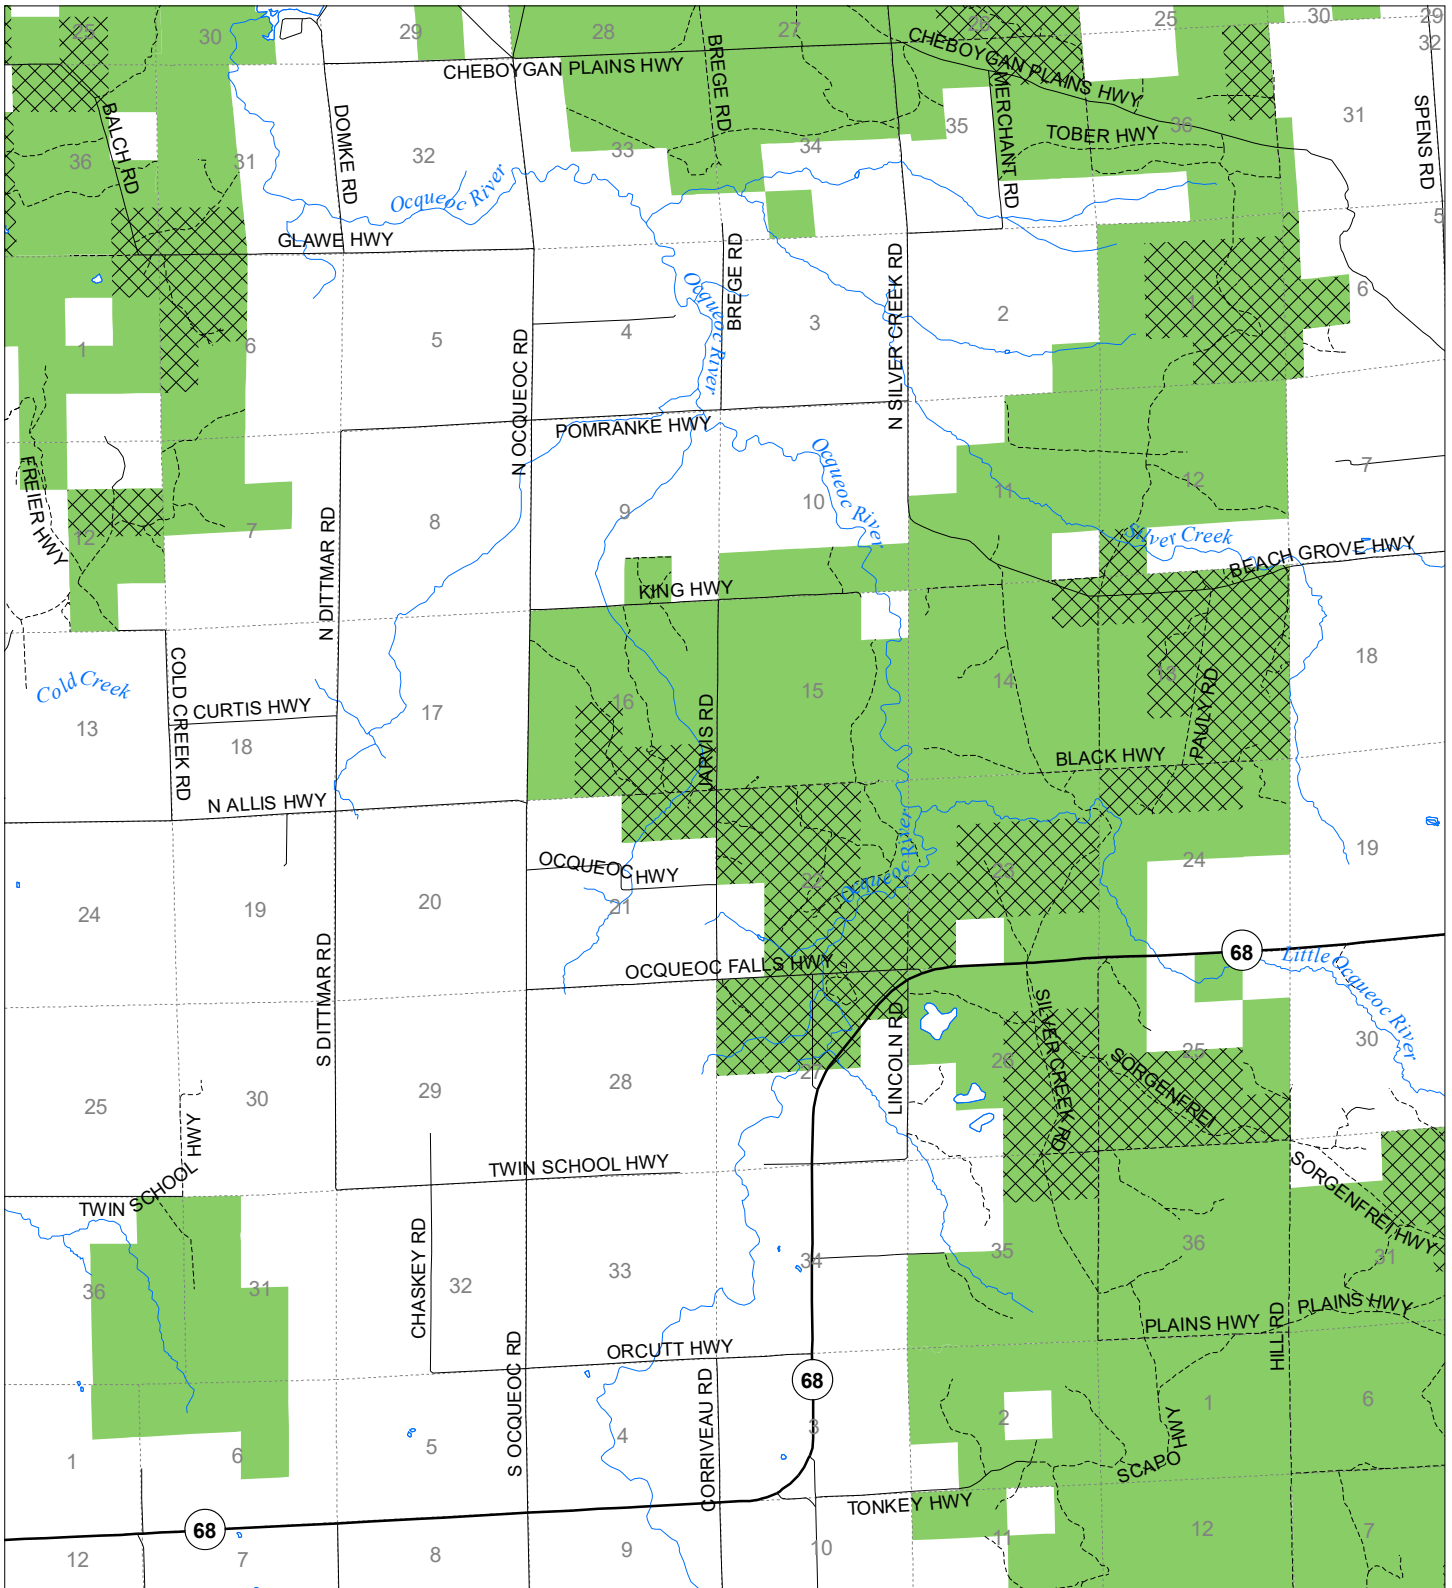

Fuelwood Collection
 Presque Isle County
T35N,R03E

State land open to fuelwood collection
 State land closed to fuelwood collection
 Effective: March 1, 2021

N

Miles
0 0.5 1

02/02/2021