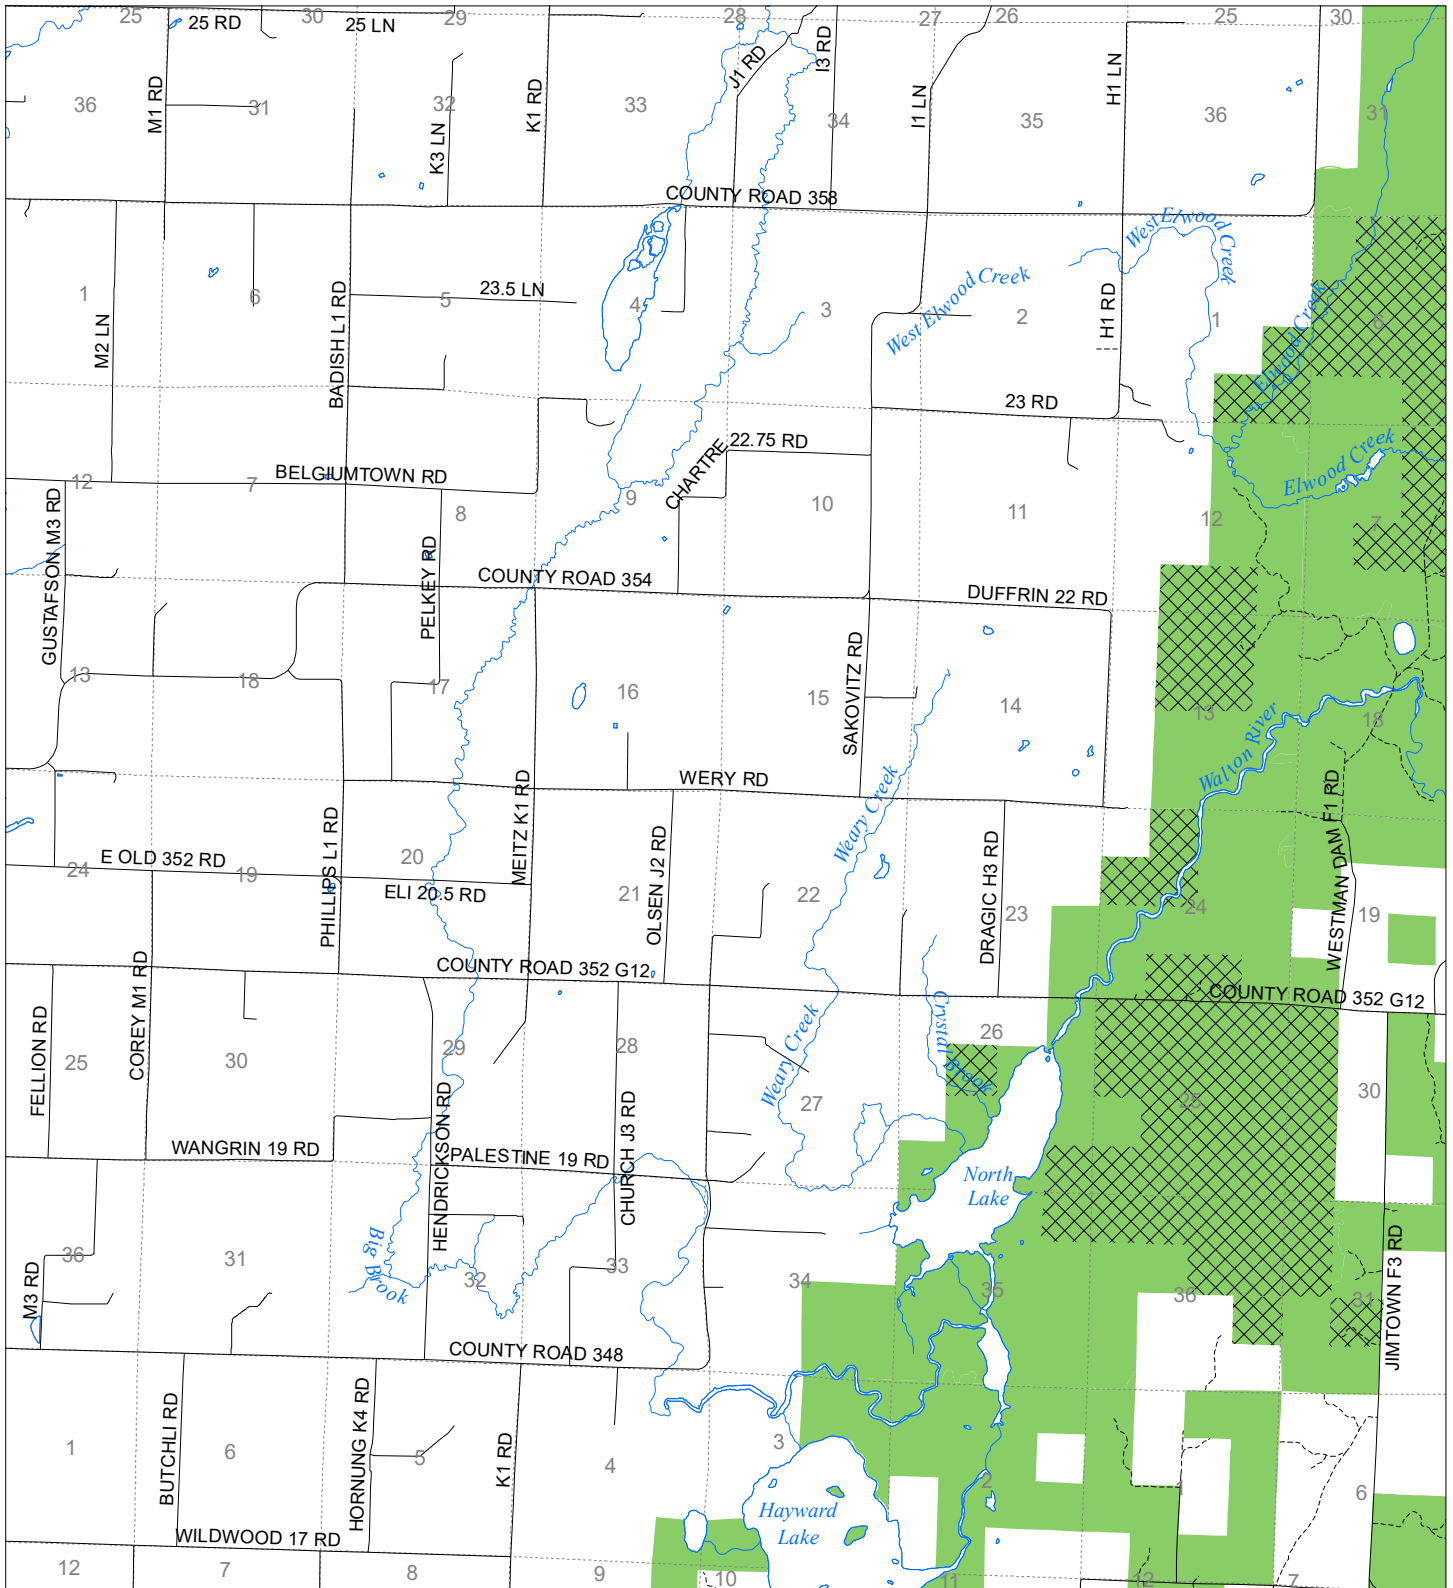

# Fuelwood Collection Menominee County T35N,R26W

- State land open to fuelwood collection
- State land closed to fuelwood collection

Effective: March 1, 2021

N

Miles

0 0.5 1

02/02/2021