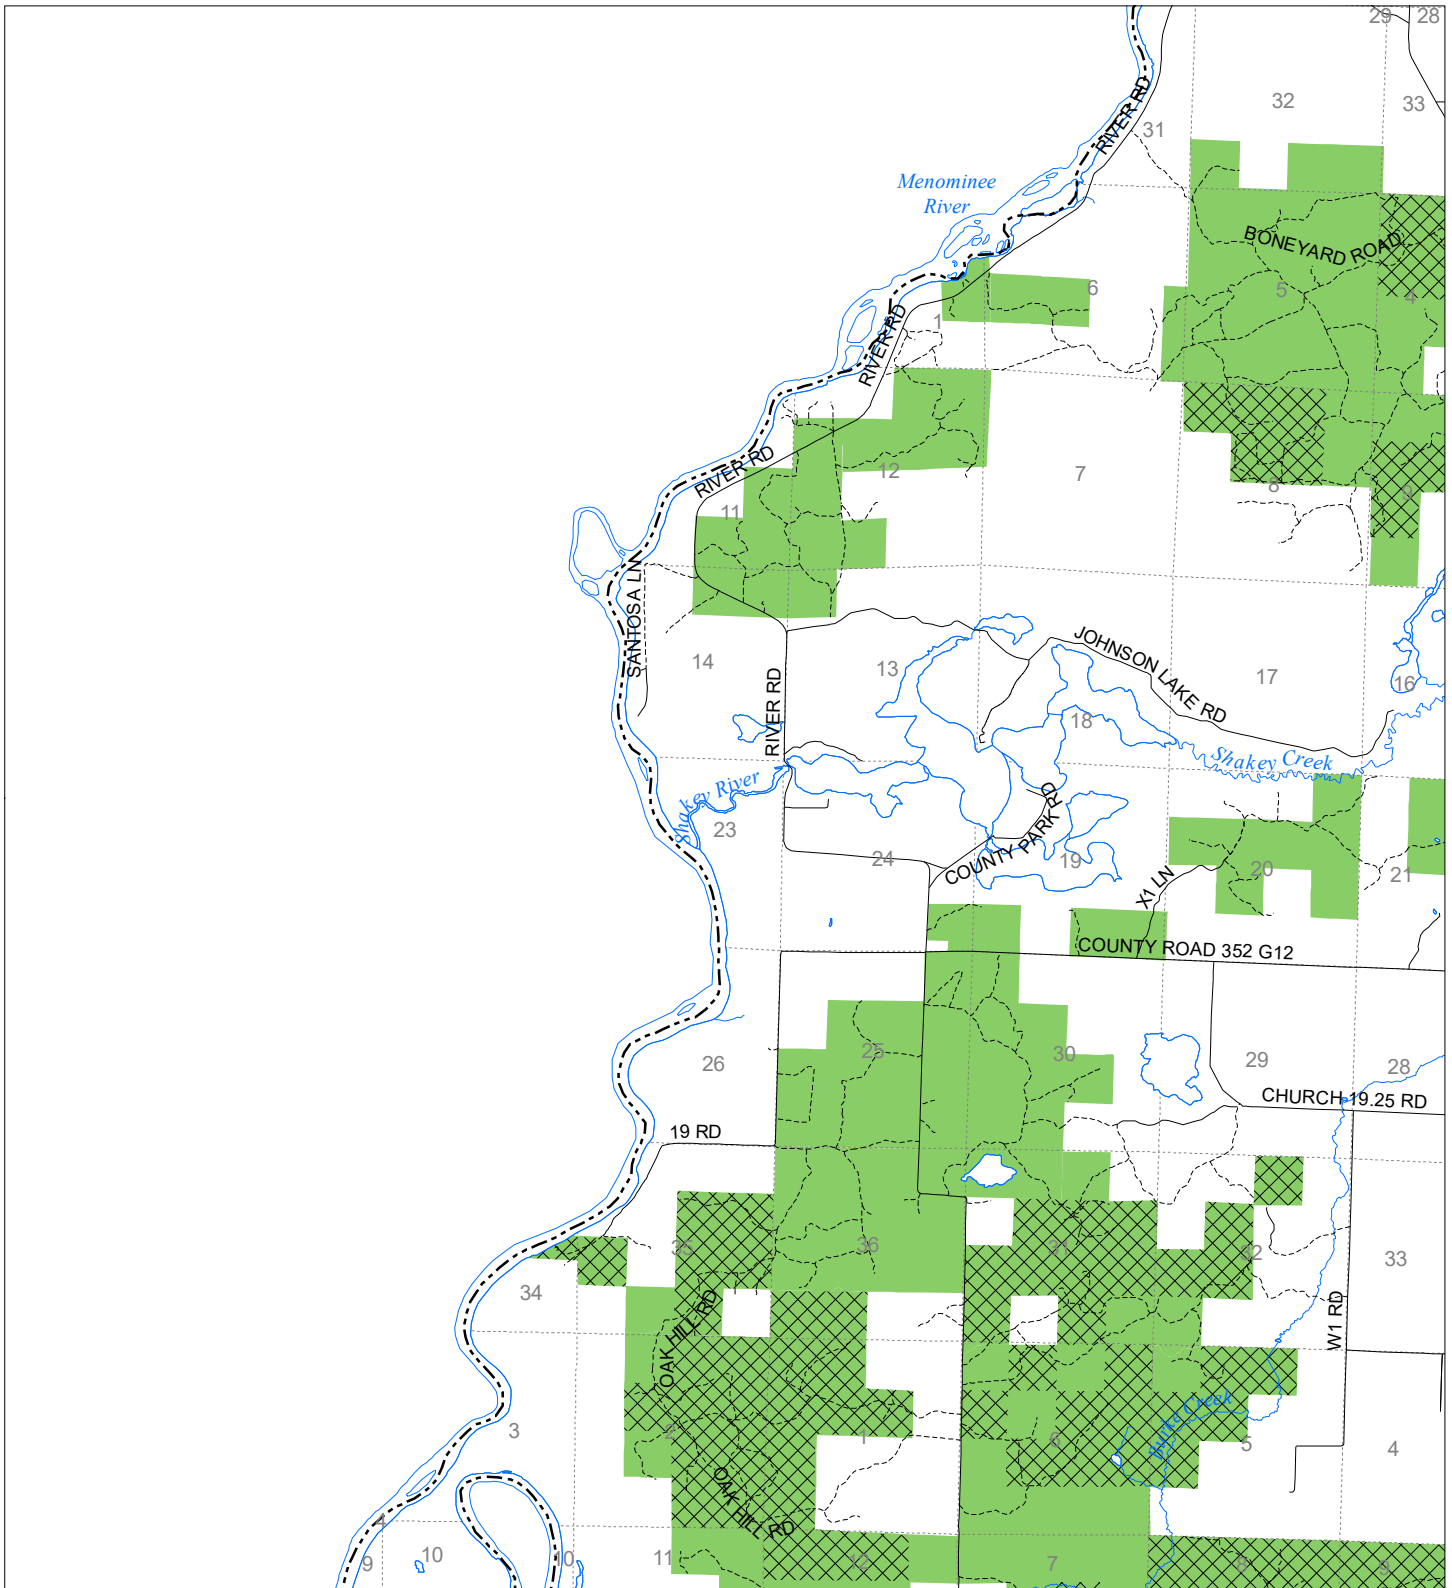

Fuelwood Collection
 Menominee County
T35N,R29W

- State land open to fuelwood collection
- State land closed to fuelwood collection

Effective: March 1, 2021

N
 0 Miles 1
 0.5

02/02/2021