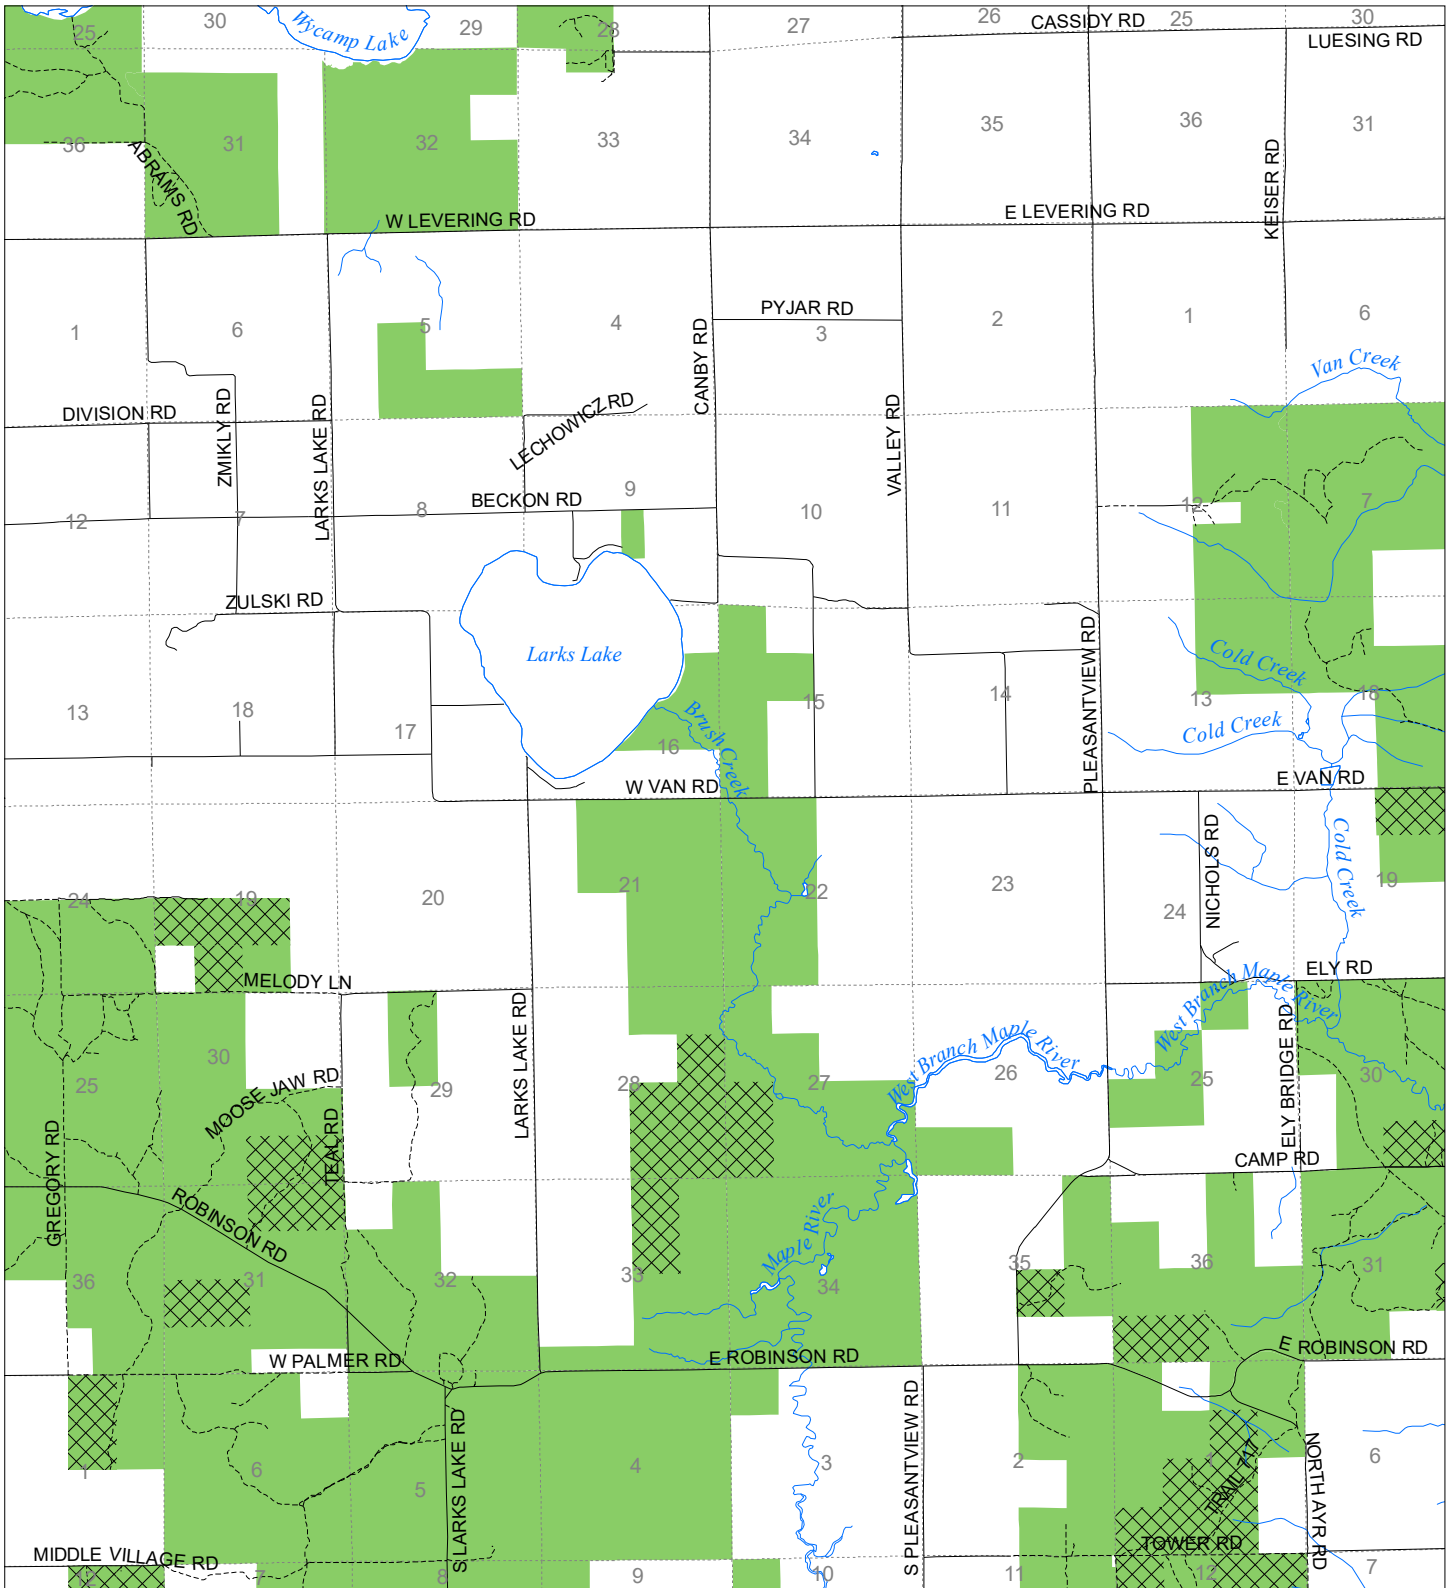

# Fuelwood Collection Emmet County T37N,R05W

- State land open to fuelwood collection
- State land closed to fuelwood collection

Effective: March 1, 2021

N  
Miles  
0 0.5 1

02/02/2021