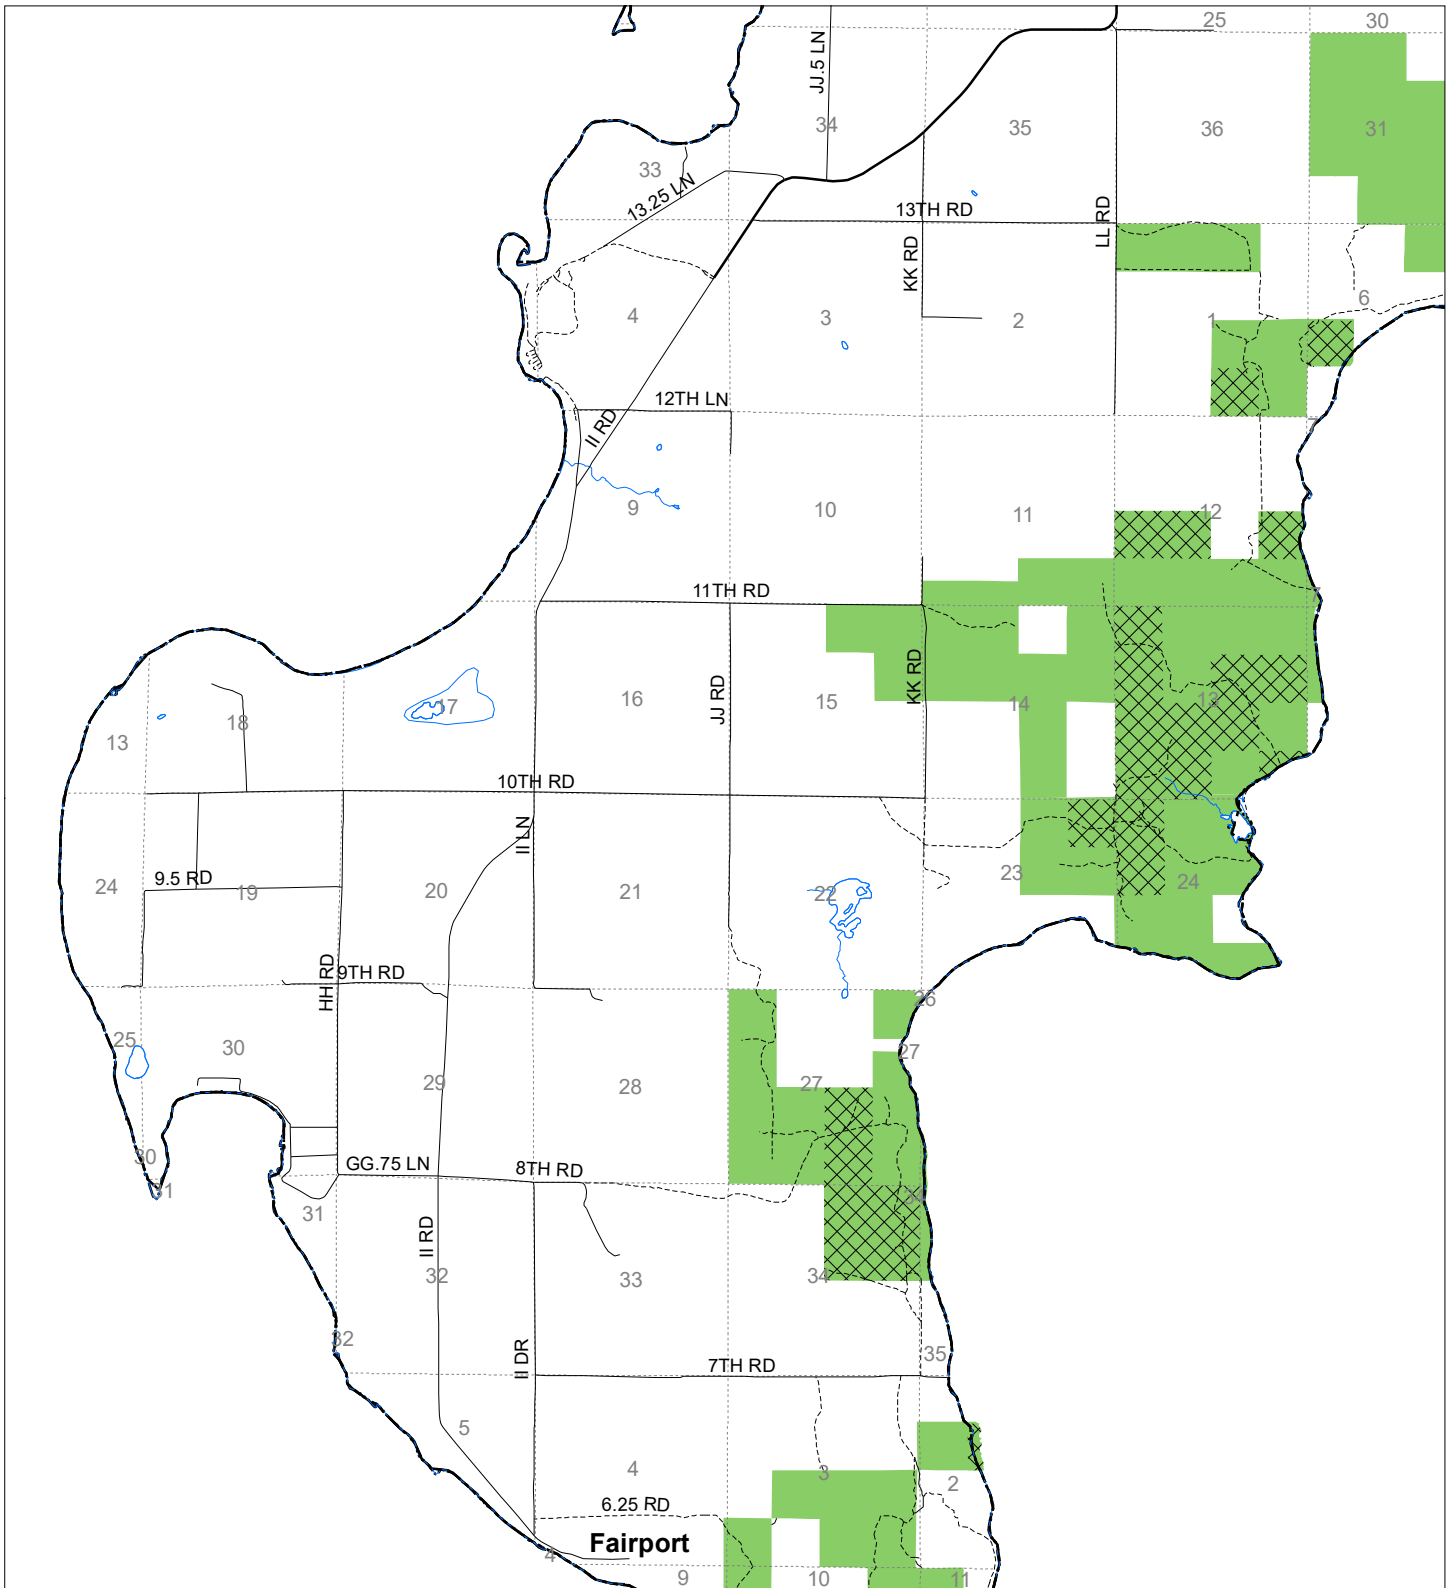

Fuelwood Collection Delta County T38N,R19W

- State land open to fuelwood collection
- State land closed to fuelwood collection

Effective: March 1, 2021

N
Miles
0 0.5 1

02/02/2021