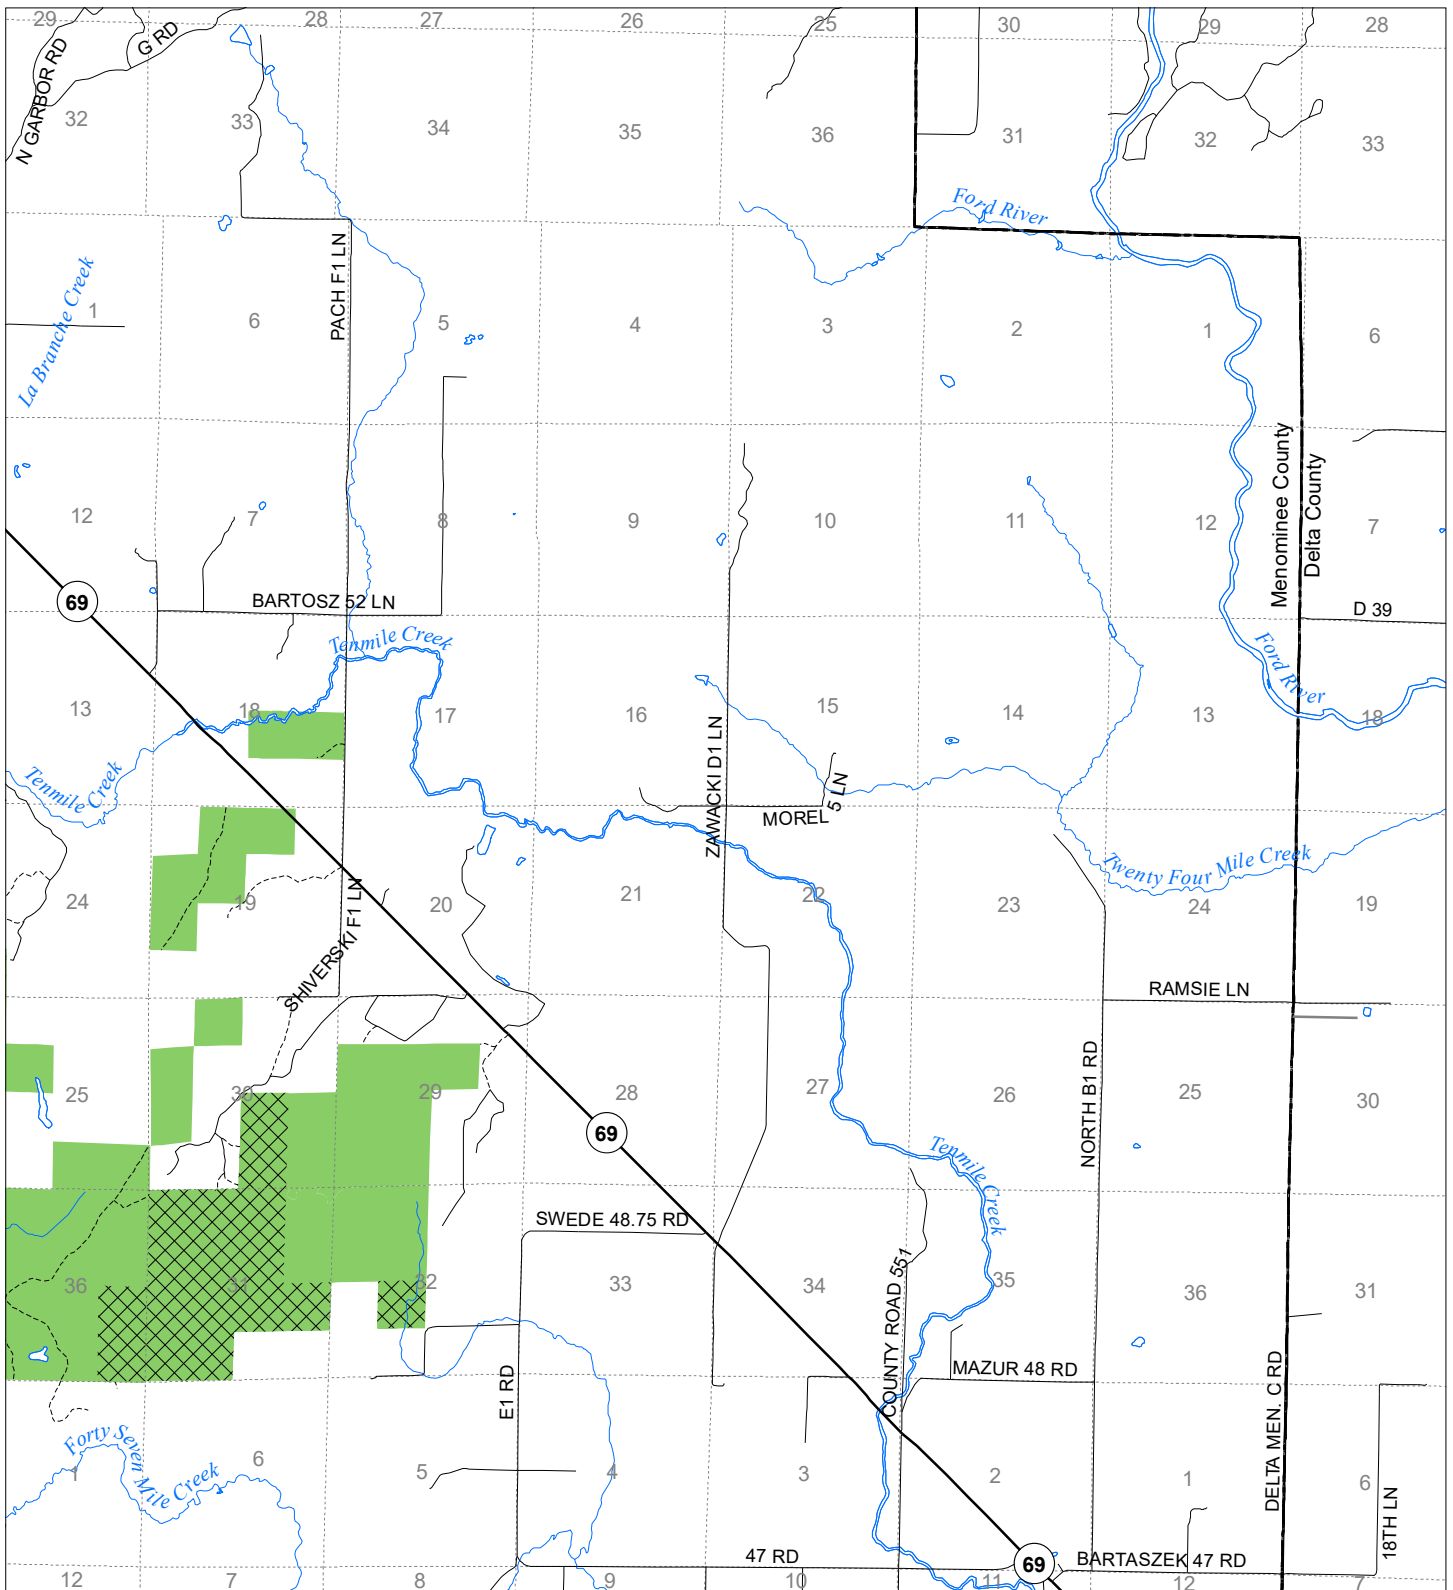

# Fuelwood Collection Menominee County T40N,R25W

- State land open to fuelwood collection
- State land closed to fuelwood collection

Effective: March 1, 2021

  
 Miles  
 0      0.5      1

02/02/2021