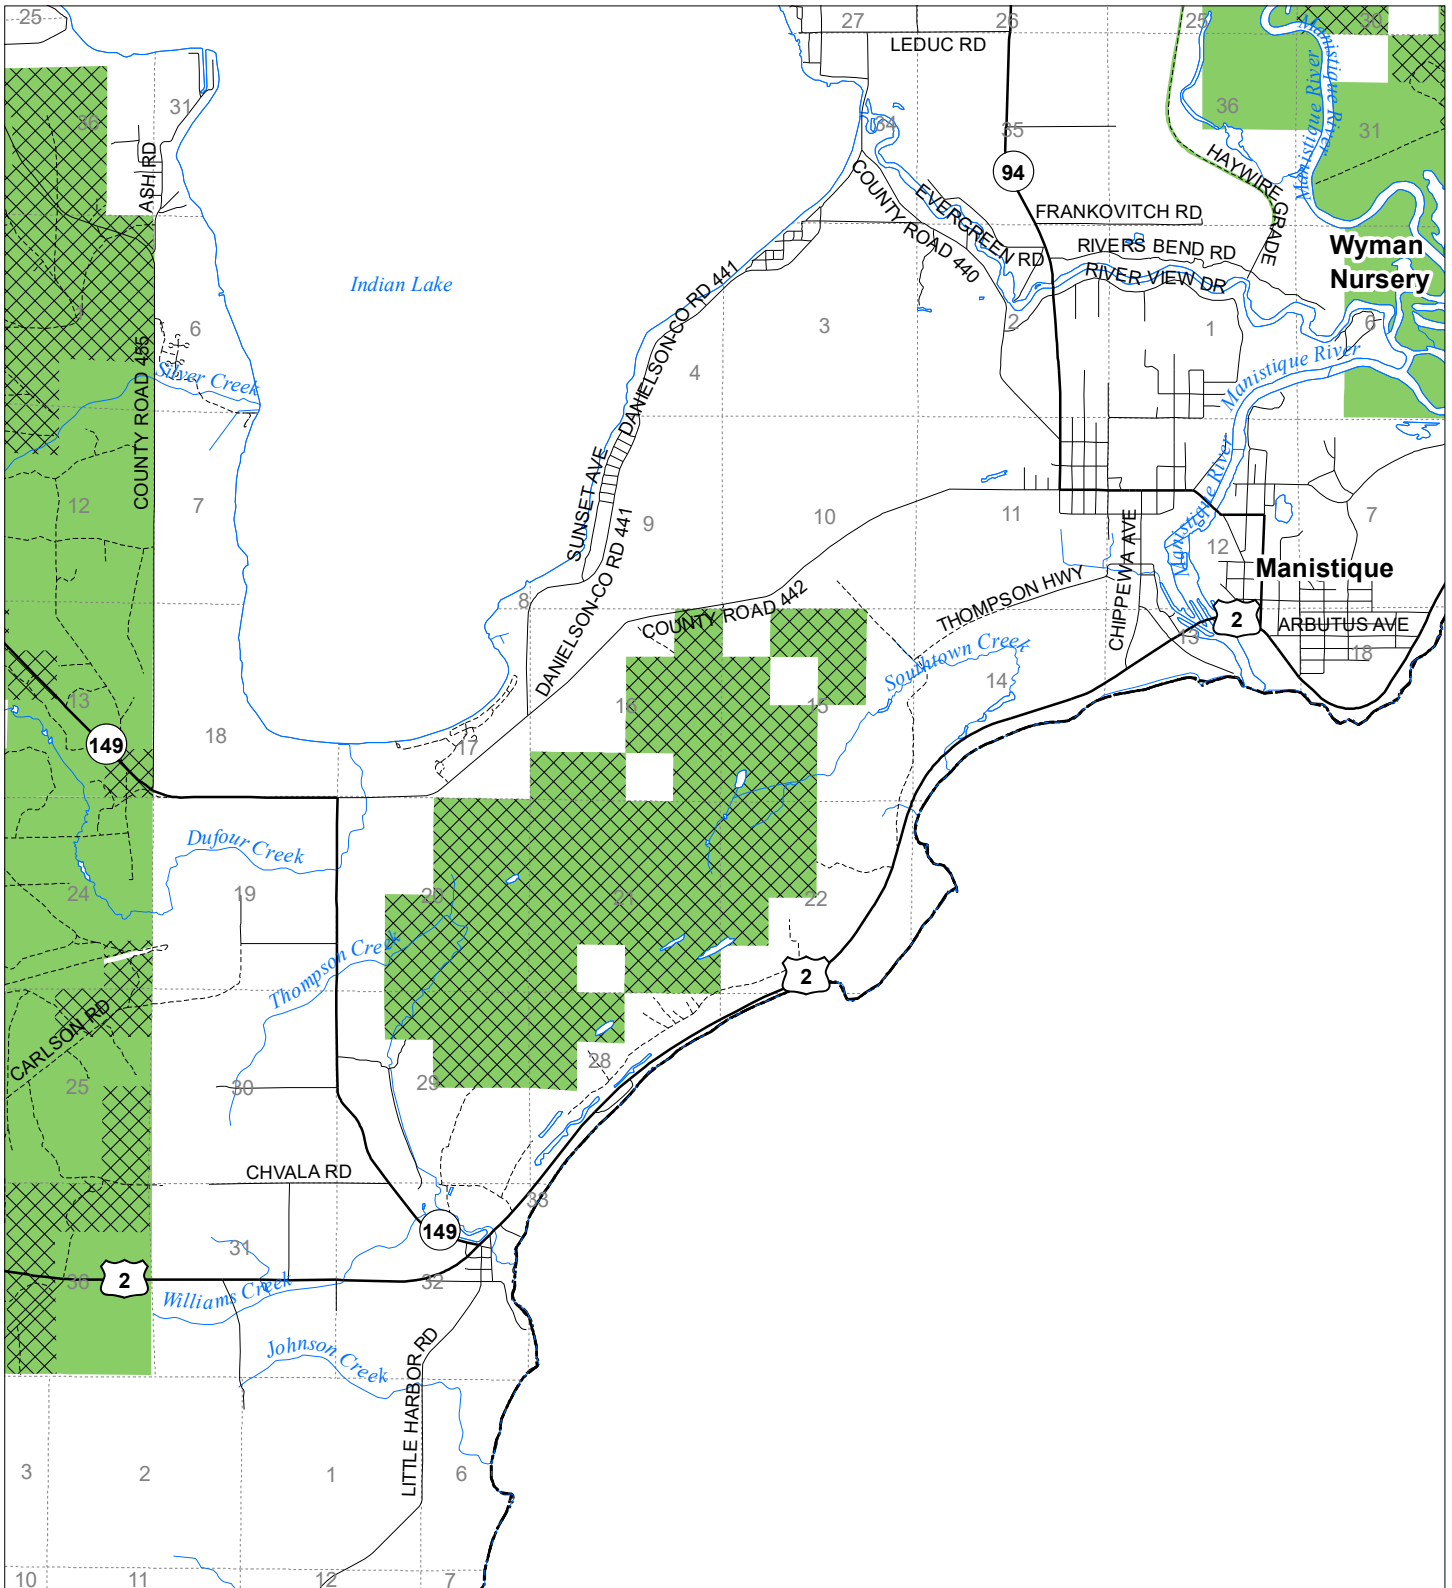

Fuelwood Collection
 Schoolcraft County
T41N,R16W

- State land open to fuelwood collection
- State land closed to fuelwood collection

Effective: March 1, 2021

N
 Miles
 0 0.5 1

02/02/2021