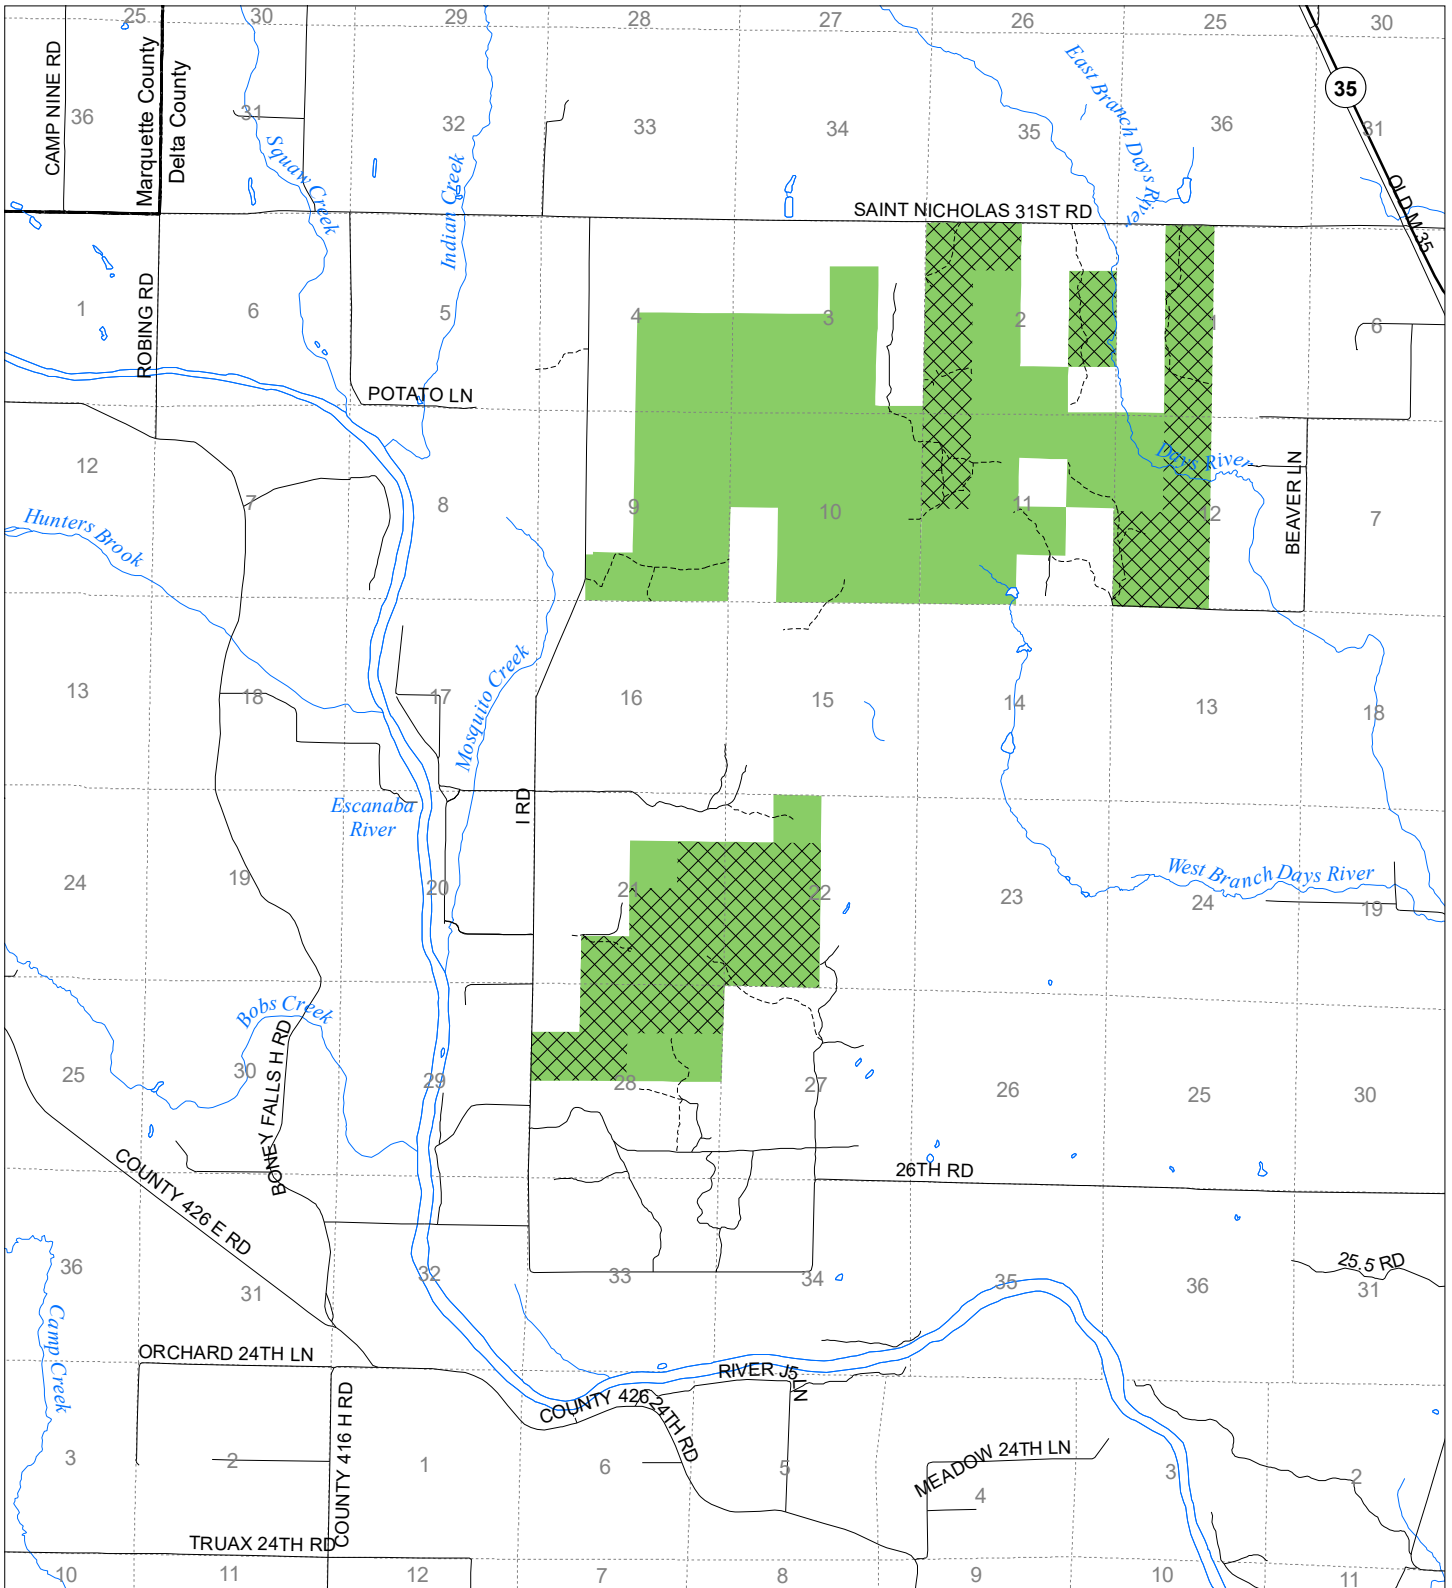

Fuelwood Collection Delta County T41N,R23W

State land open to fuelwood collection
 State land closed to fuelwood collection
 Effective: March 1, 2021

N

Miles
0 0.5 1

02/02/2021