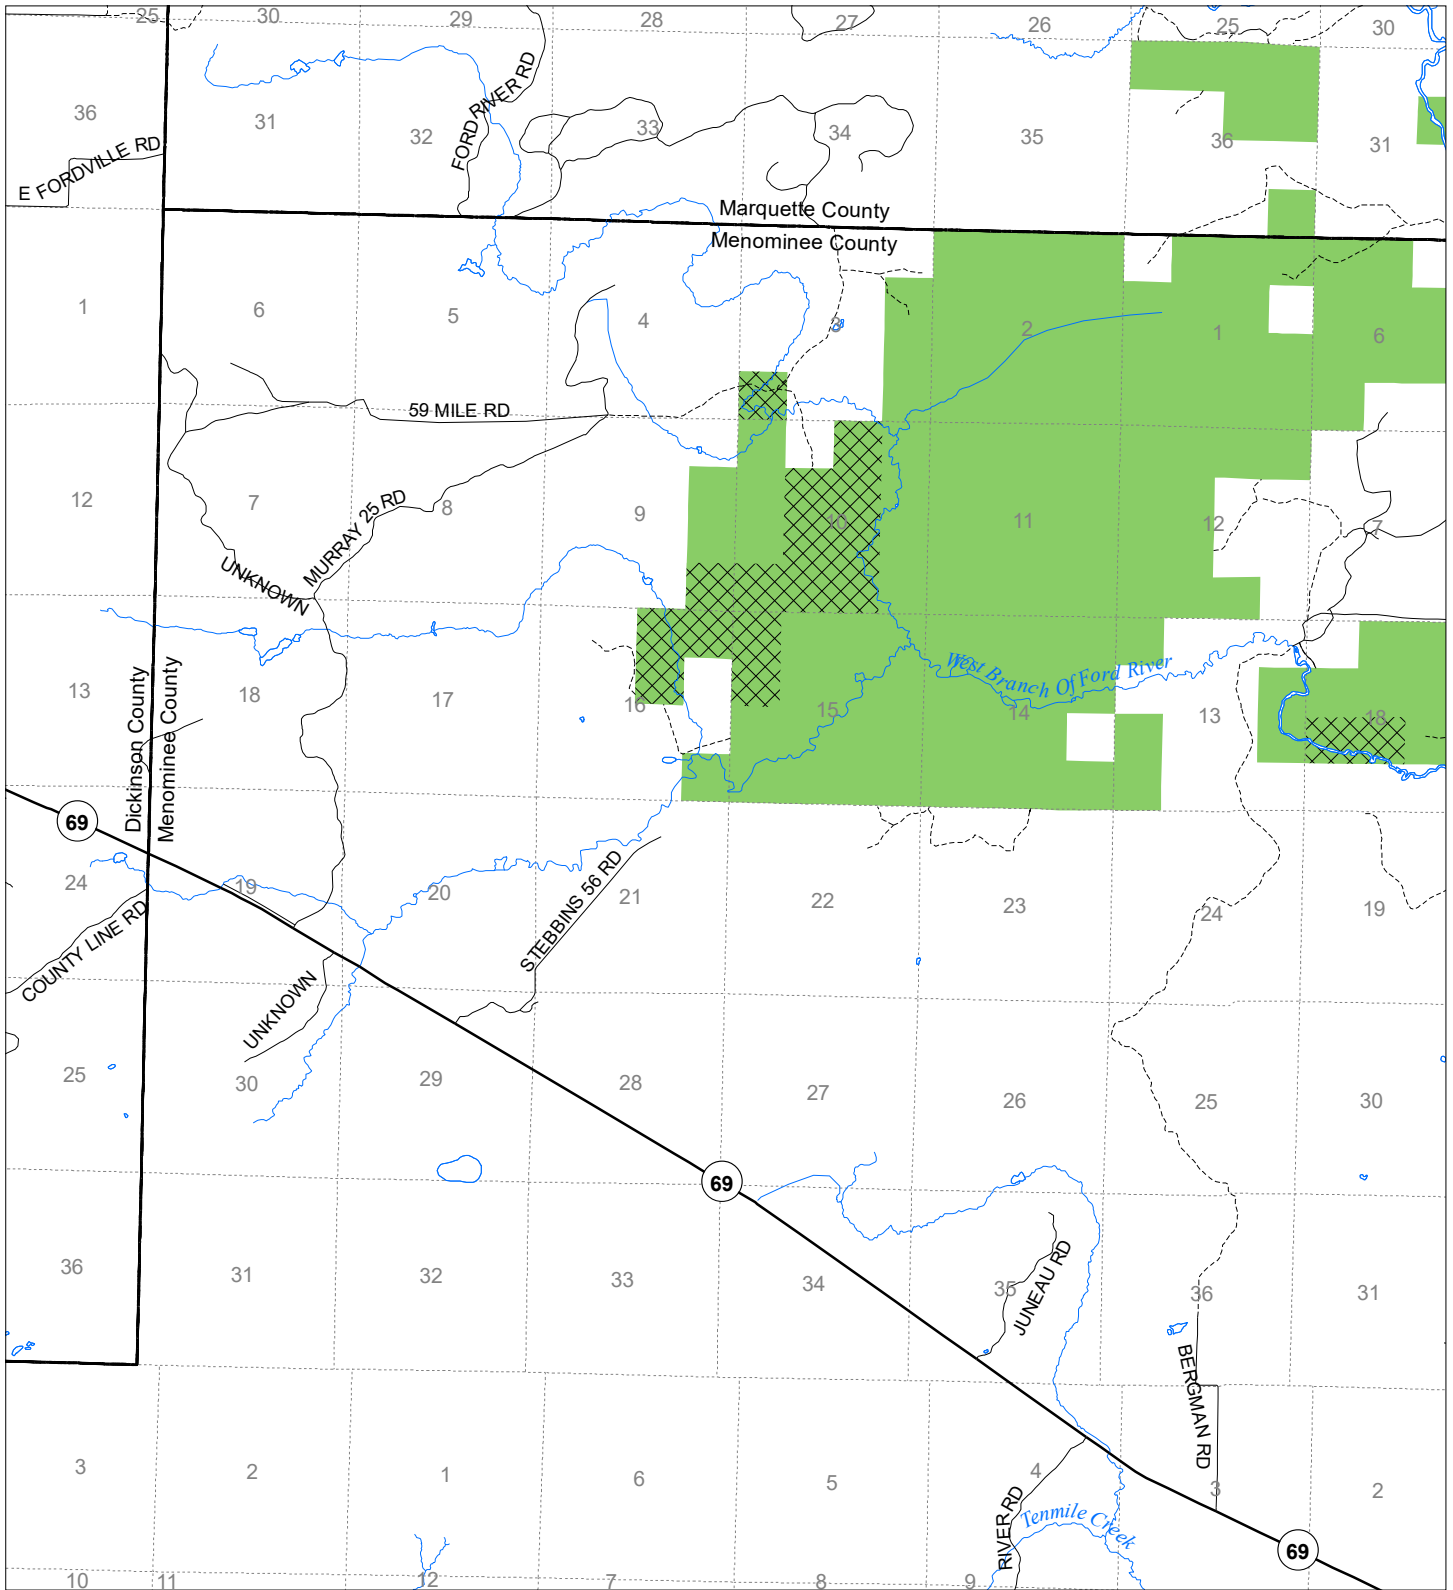

Fuelwood Collection  
Menominee County  
**T41N,R26W**

- State land open to fuelwood collection
- State land closed to fuelwood collection

Effective: March 1, 2021

02/02/2021