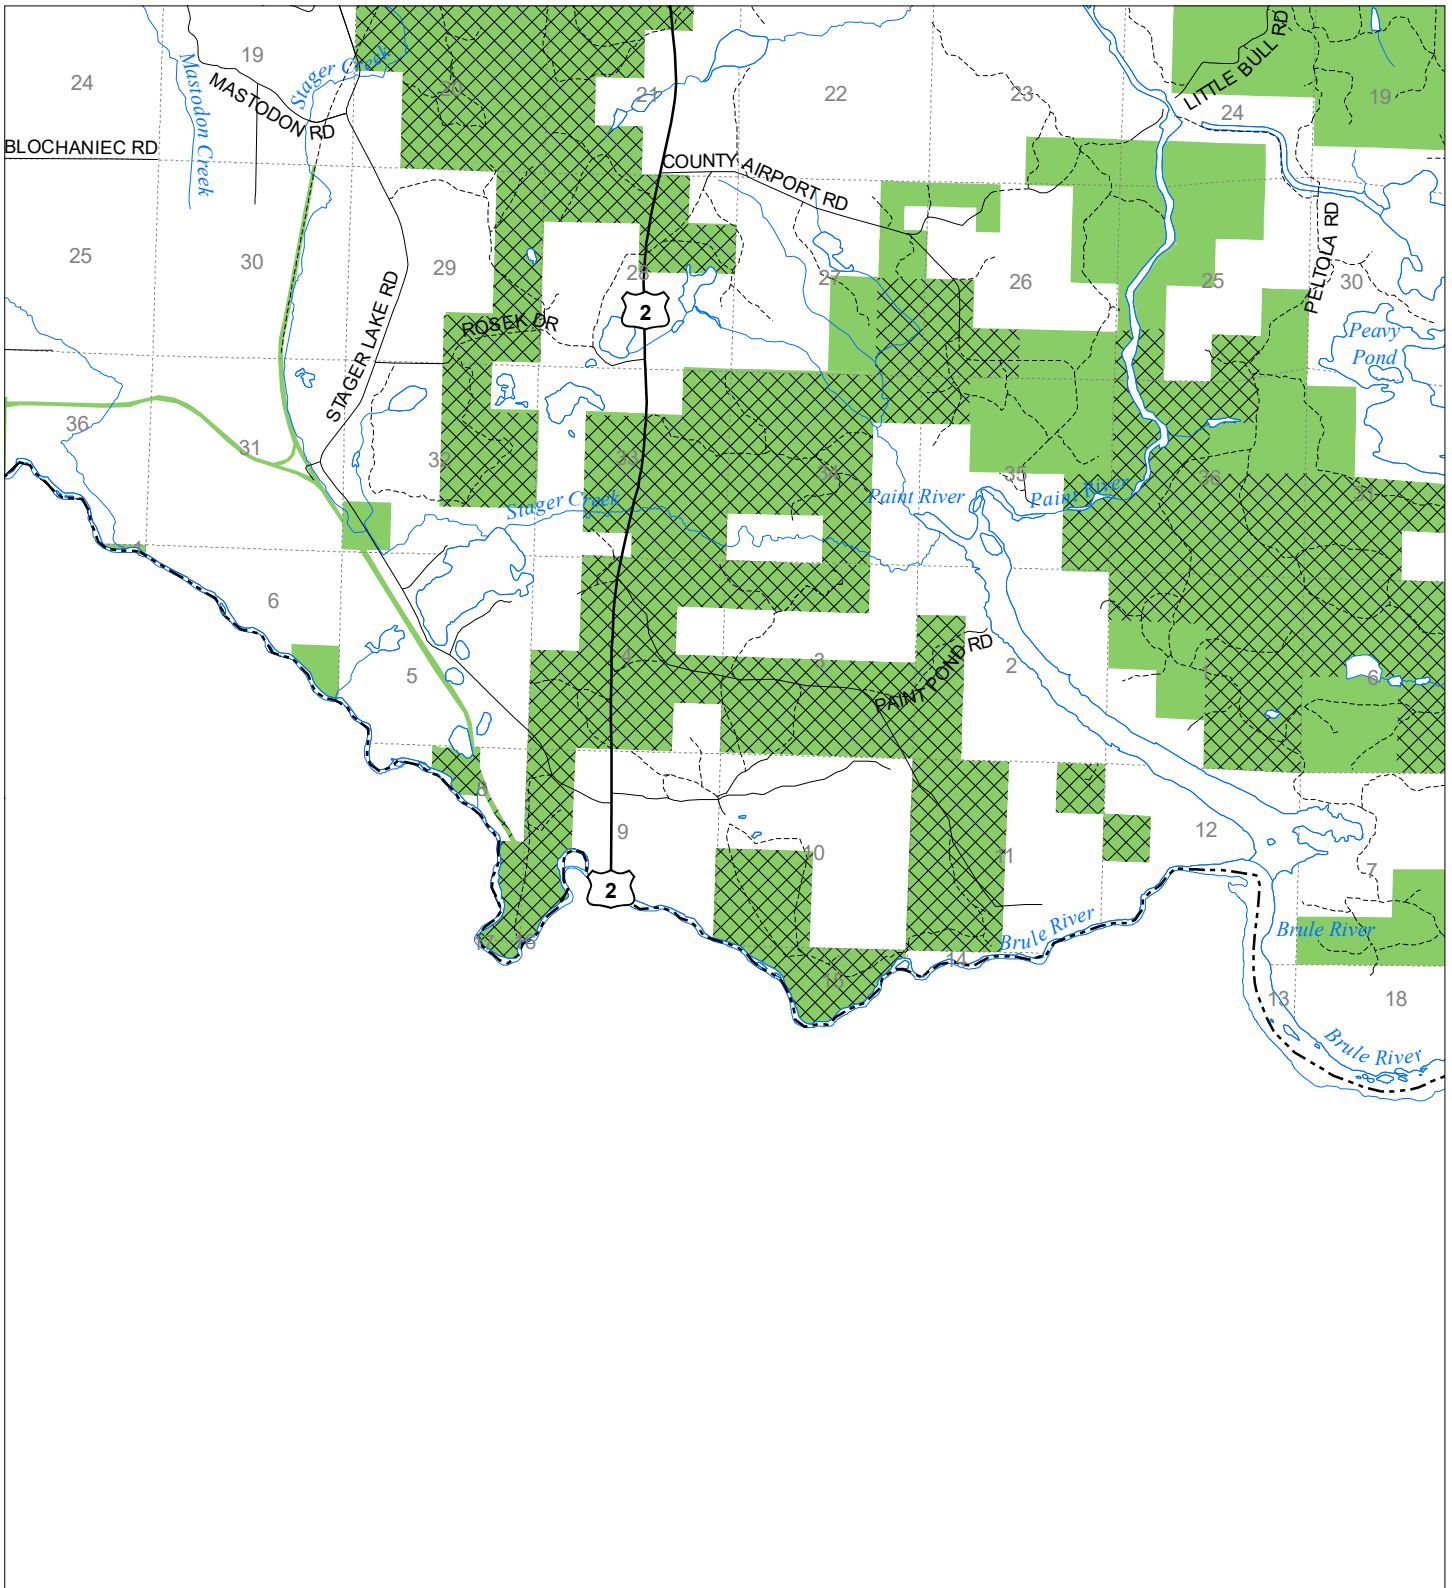

Fuelwood Collection
Iron County
T41N,R32W

- State land open to fuelwood collection
- State land closed to fuelwood collection

Effective: March 1, 2021