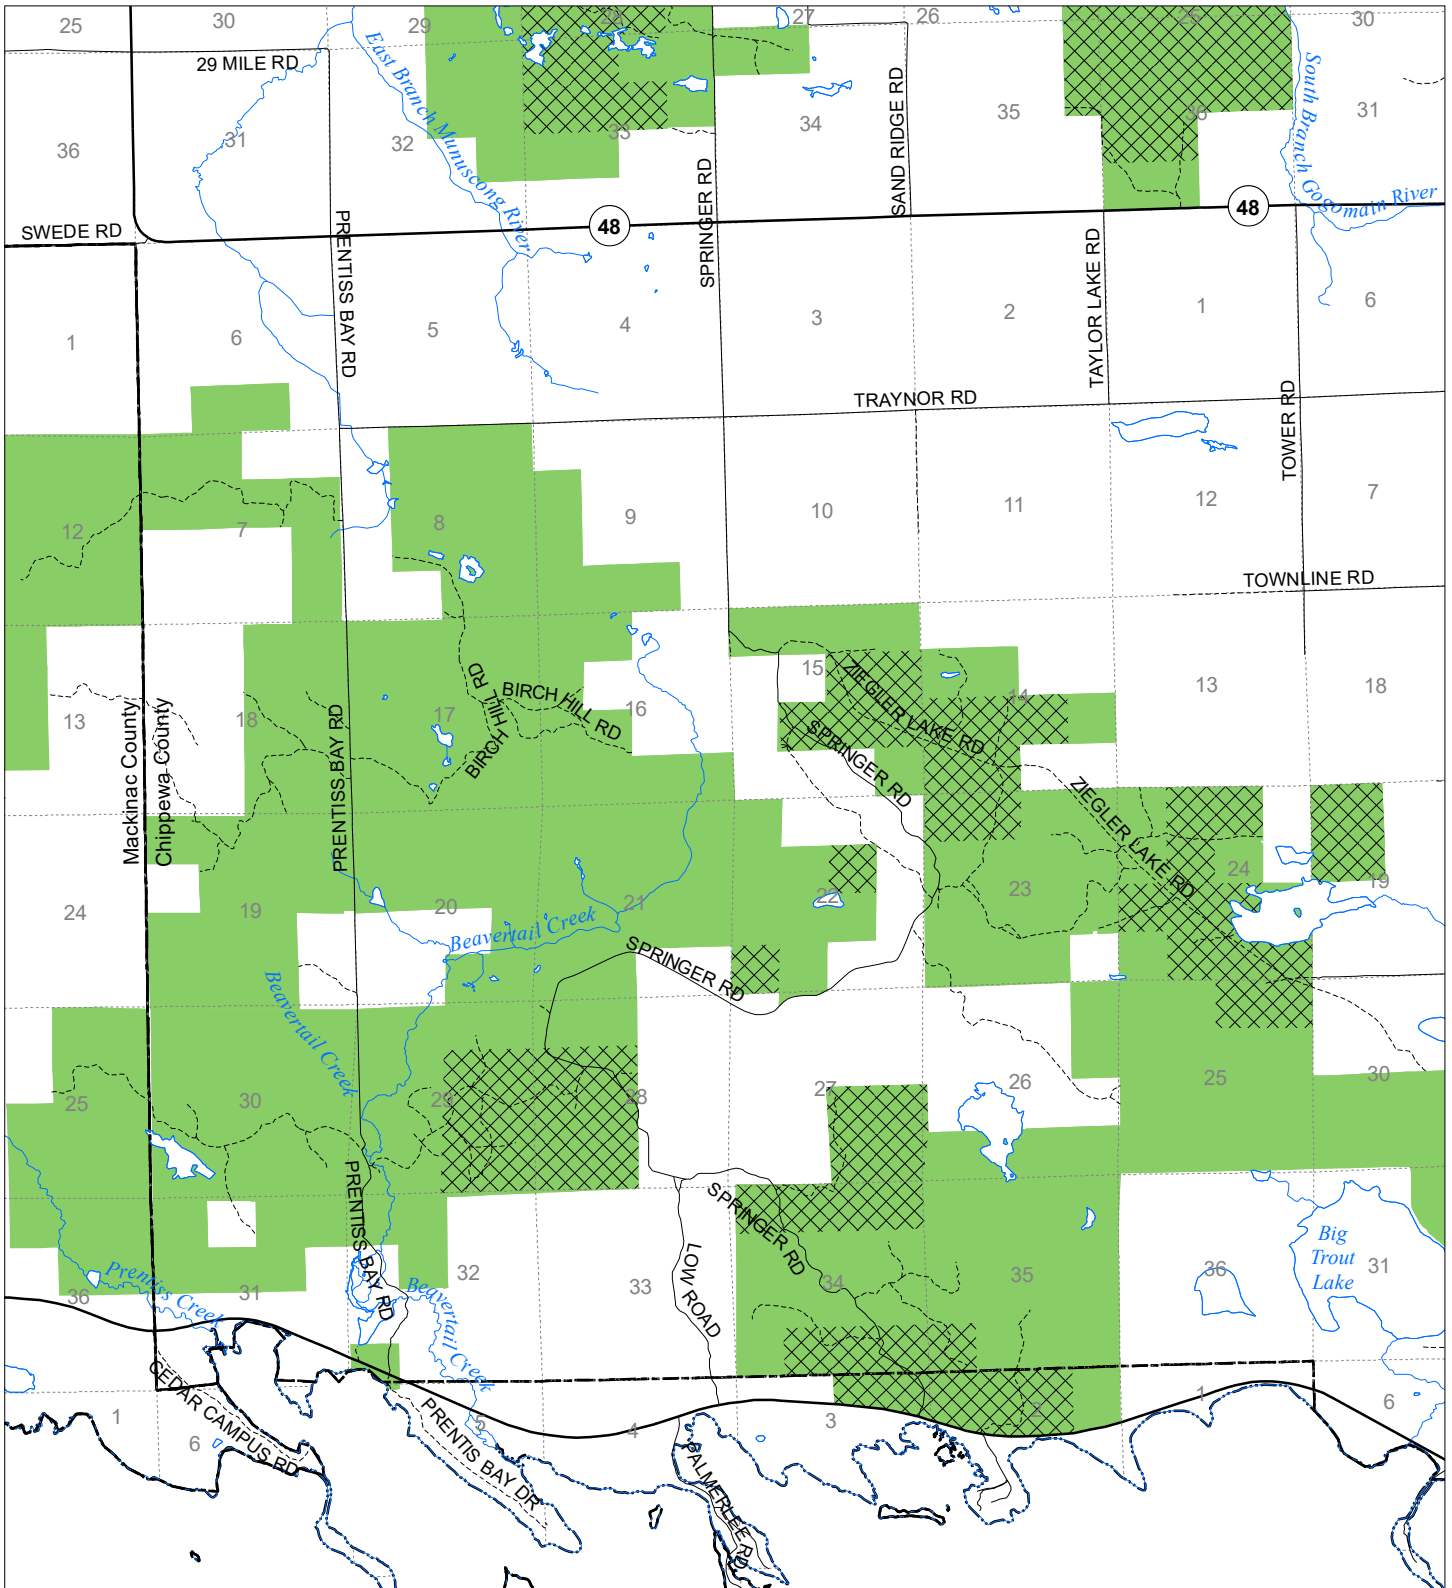

Fuelwood Collection Chippewa County T42N,R02E

- State land open to fuelwood collection
- State land closed to fuelwood collection

Effective: March 1, 2021