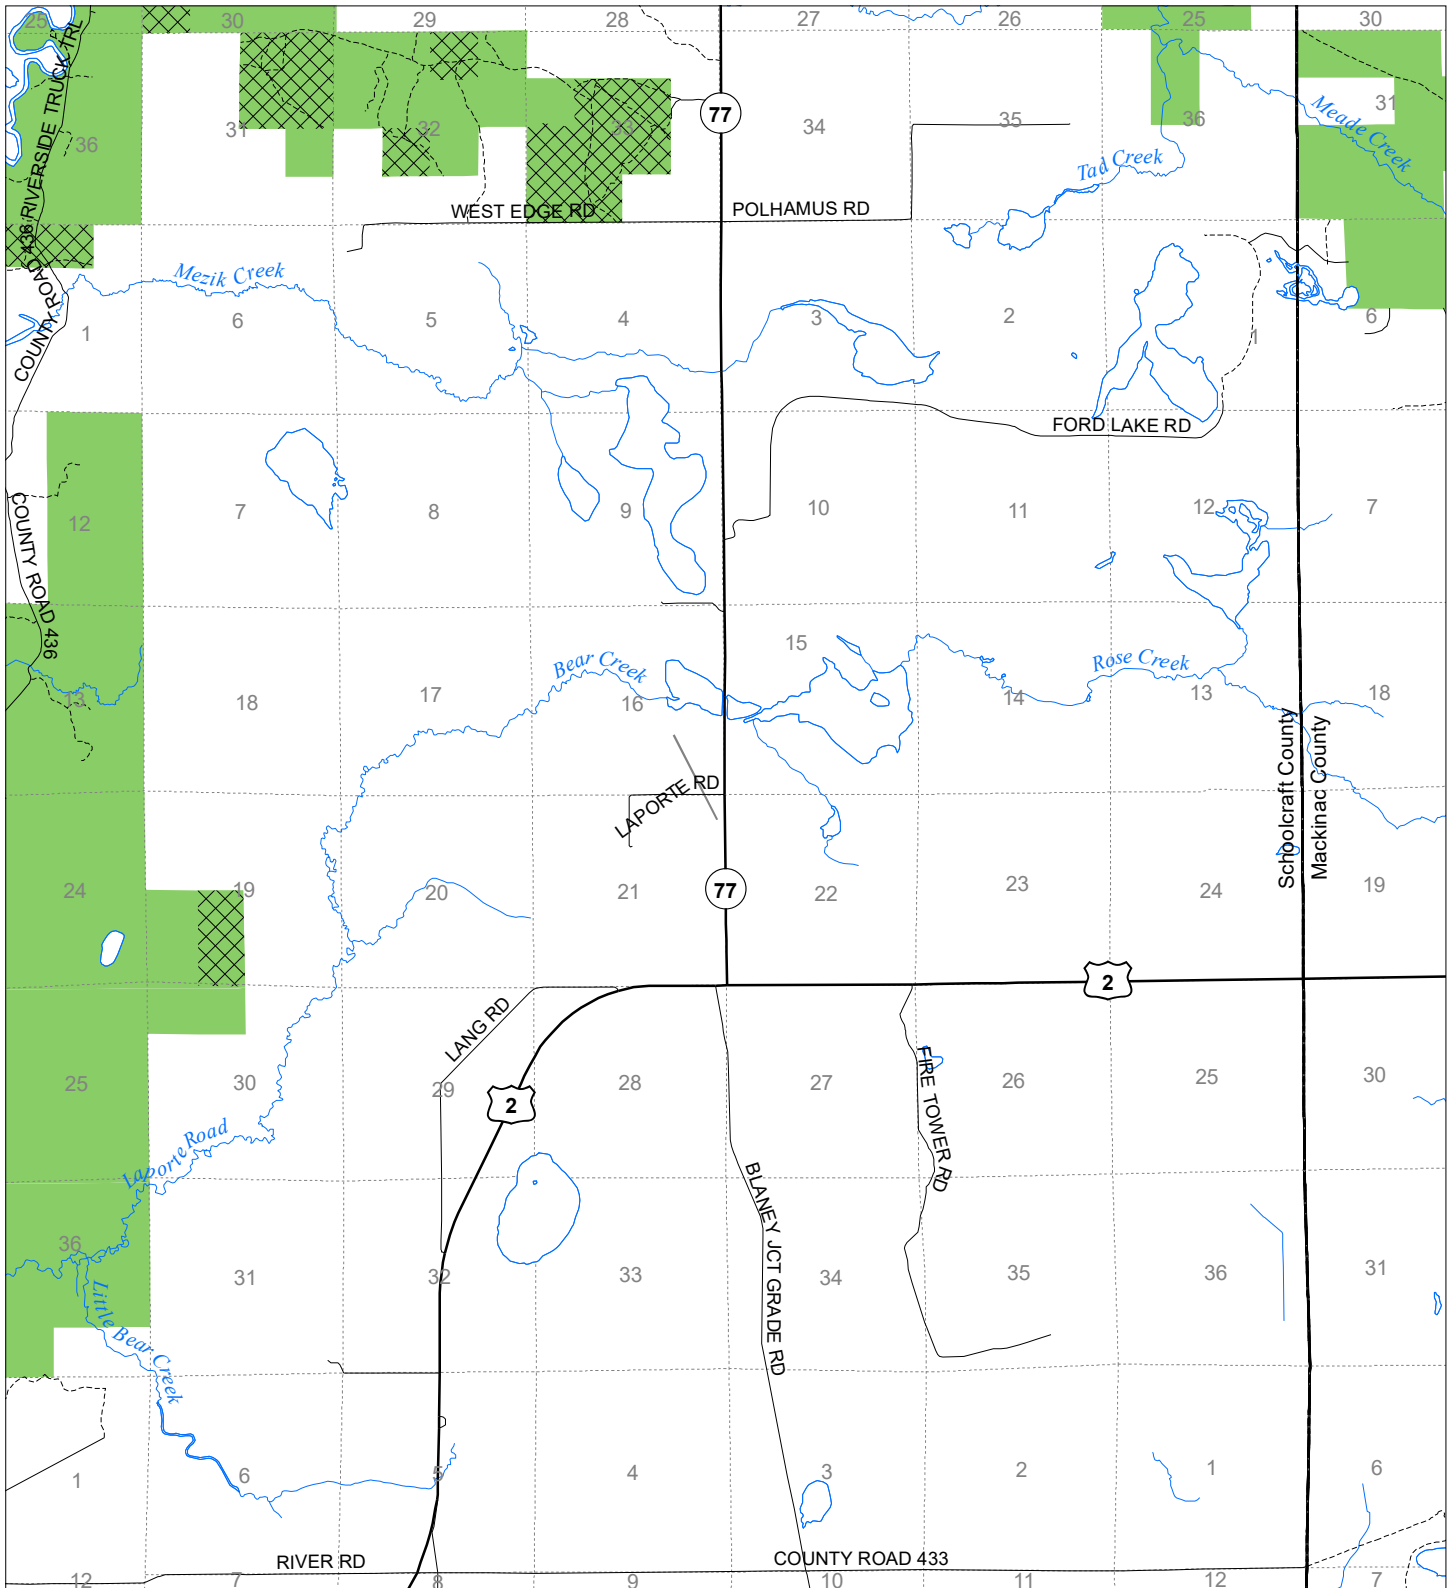

Fuelwood Collection
 Schoolcraft County
T43N,R13W

- State land open to fuelwood collection
- State land closed to fuelwood collection

Effective: March 1, 2021

N
 Miles
 0 0.5 1

02/02/2021