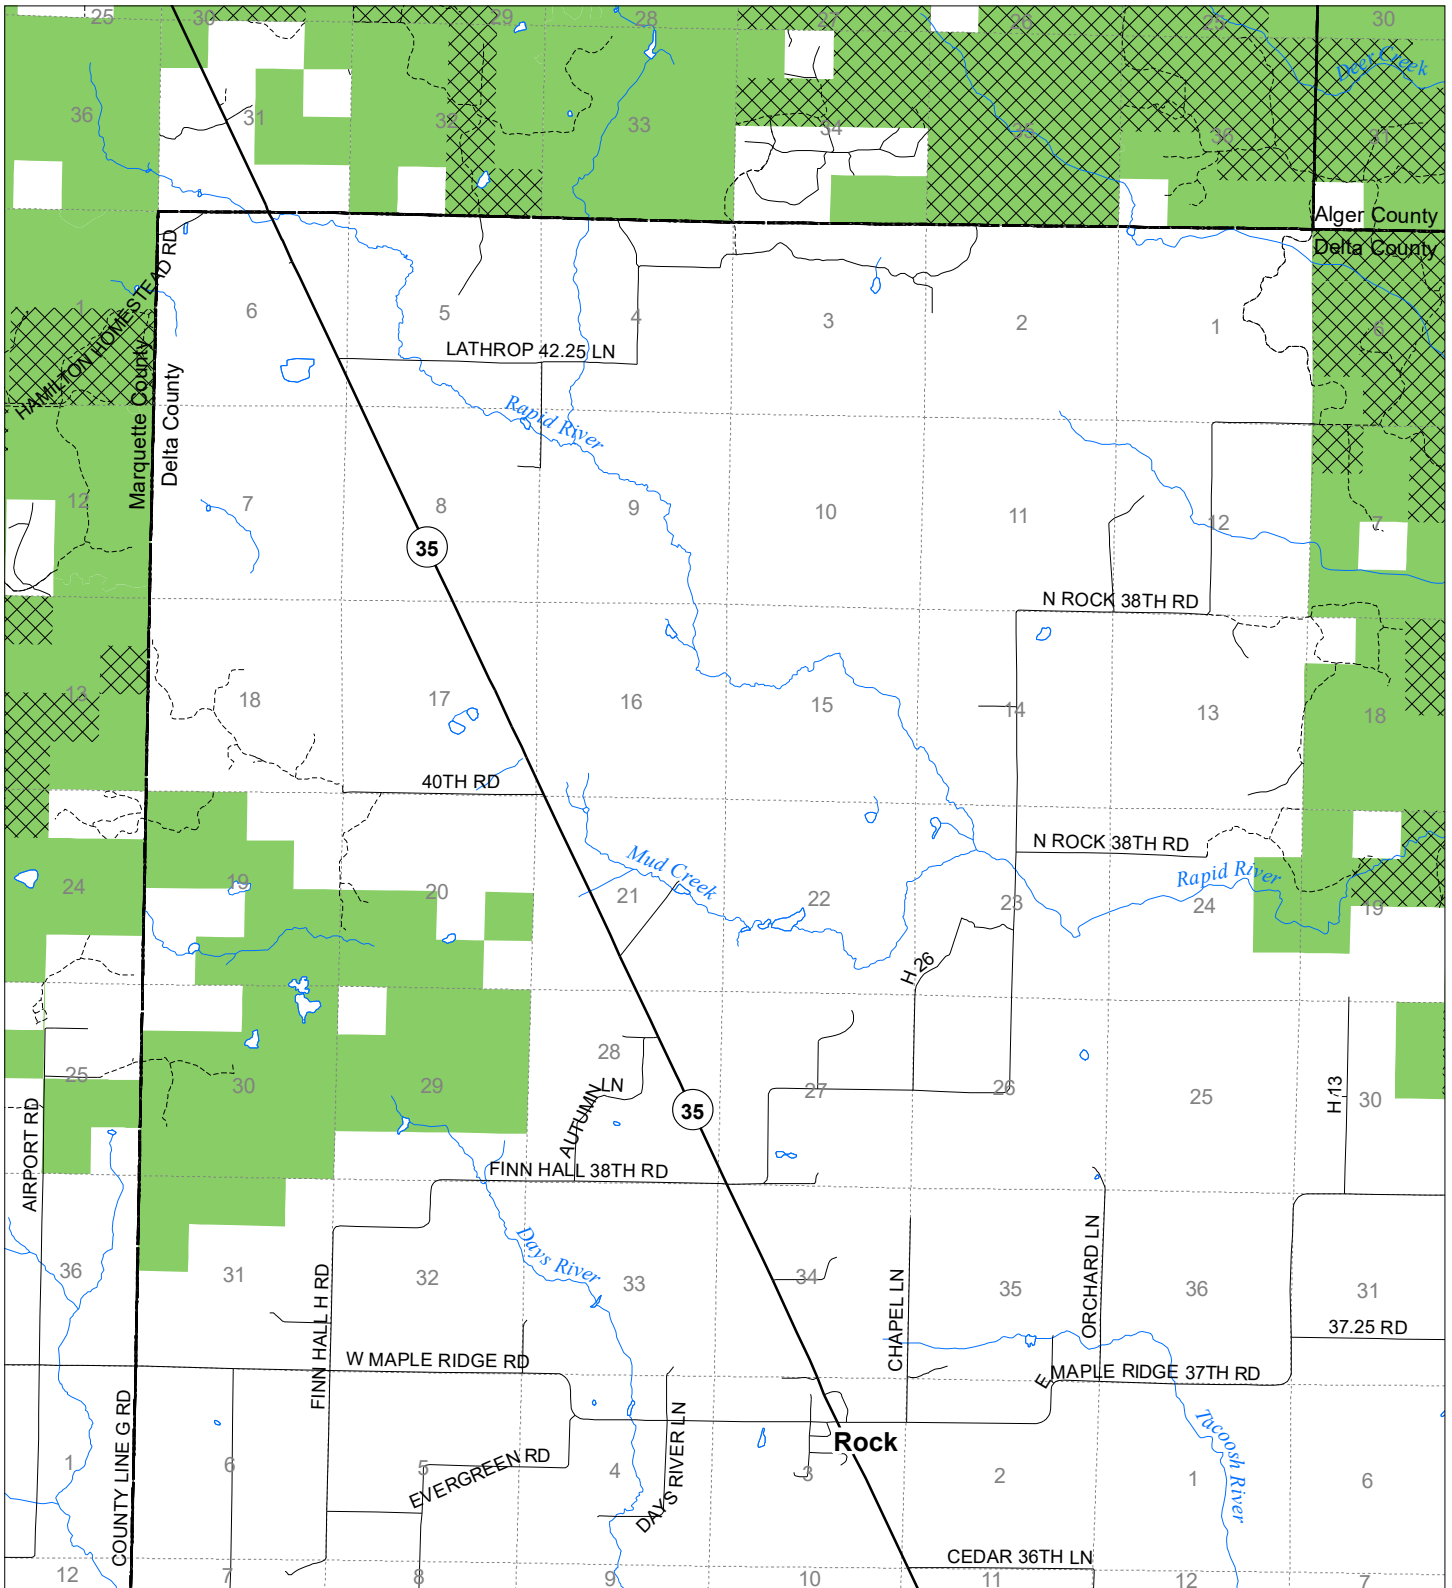

# Fuelwood Collection Delta County T43N,R23W

- State land open to fuelwood collection
- State land closed to fuelwood collection

Effective: March 1, 2021

  
 0      Miles      1  
          0.5  
 02/02/2021