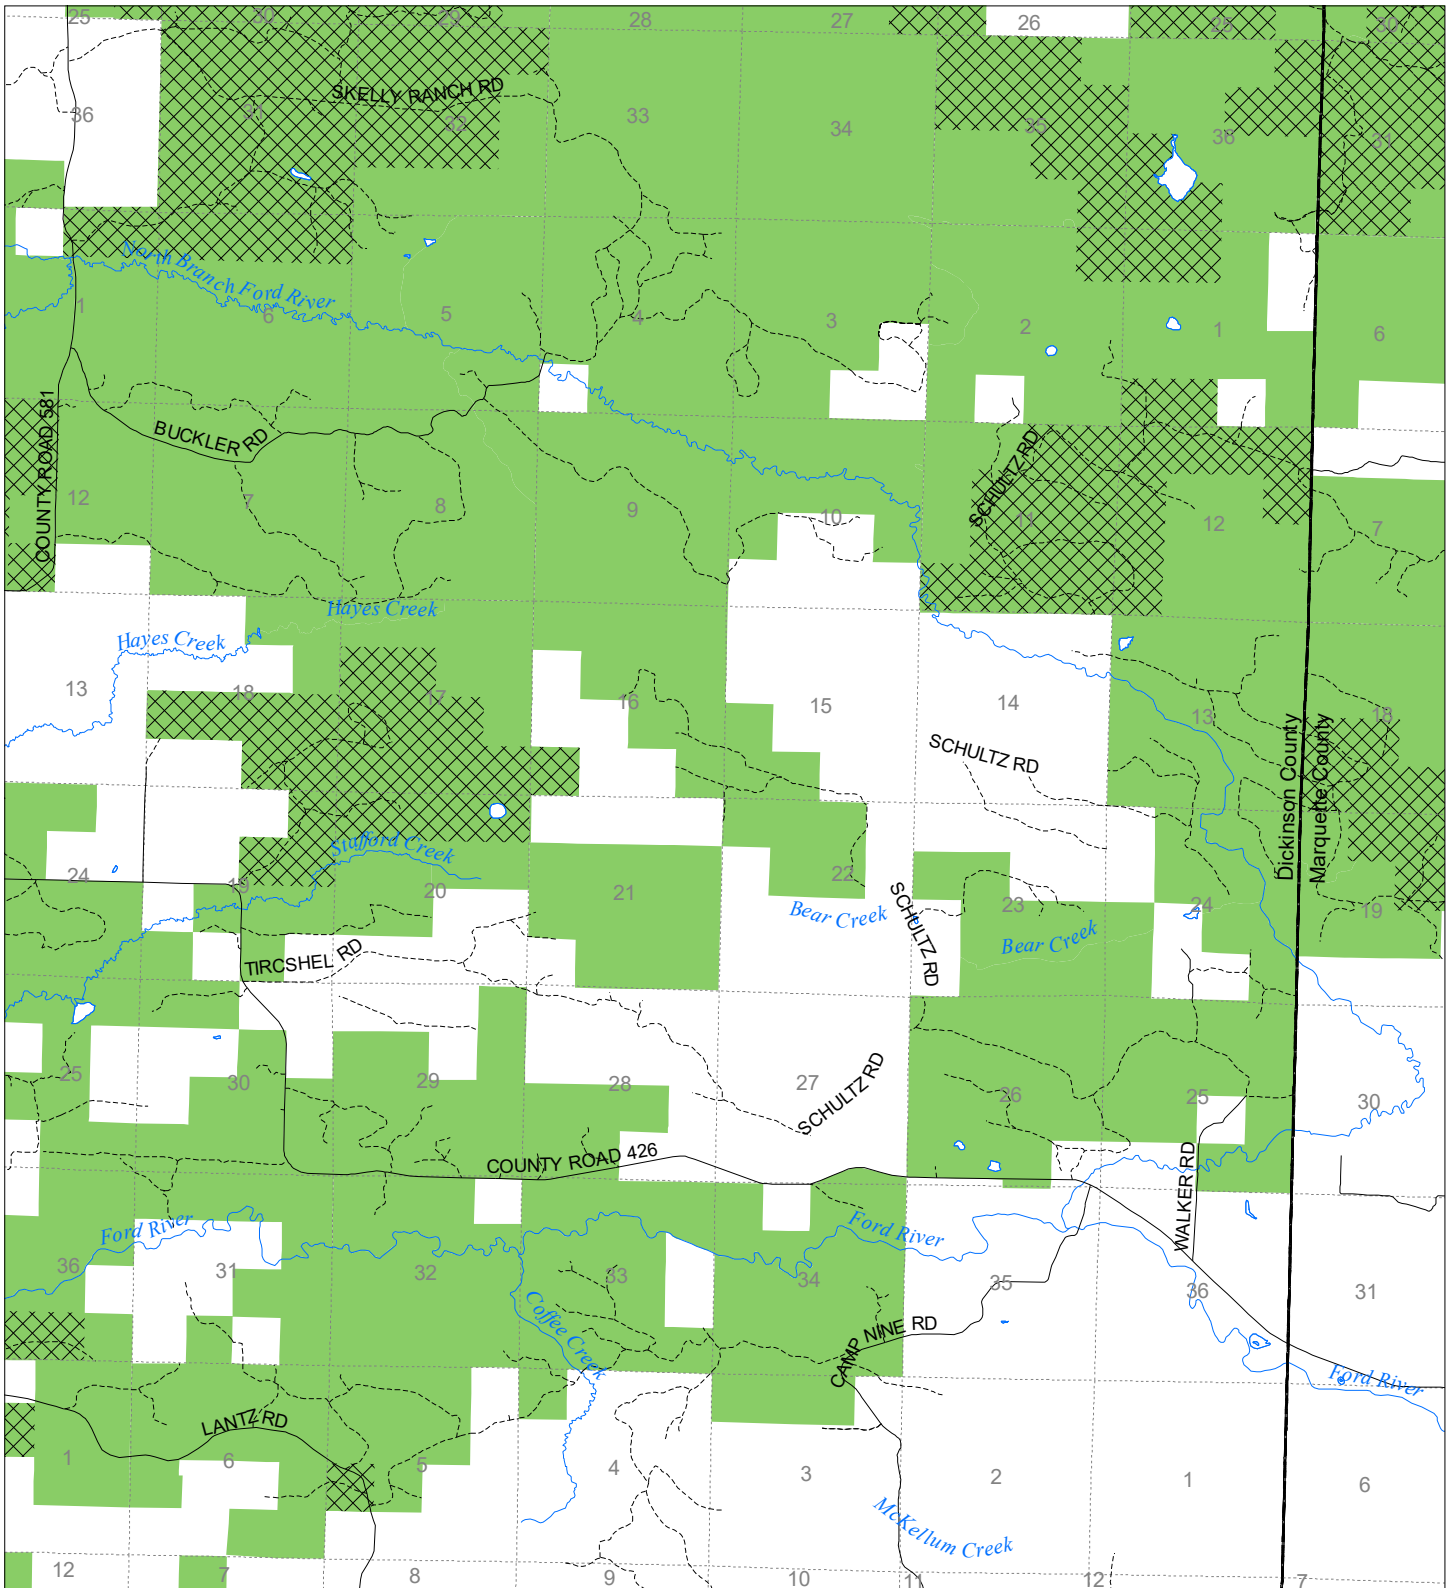

Fuelwood Collection
Dickinson County
T43N,R27W

- State land open to fuelwood collection
- State land closed to fuelwood collection

Effective: March 1, 2021