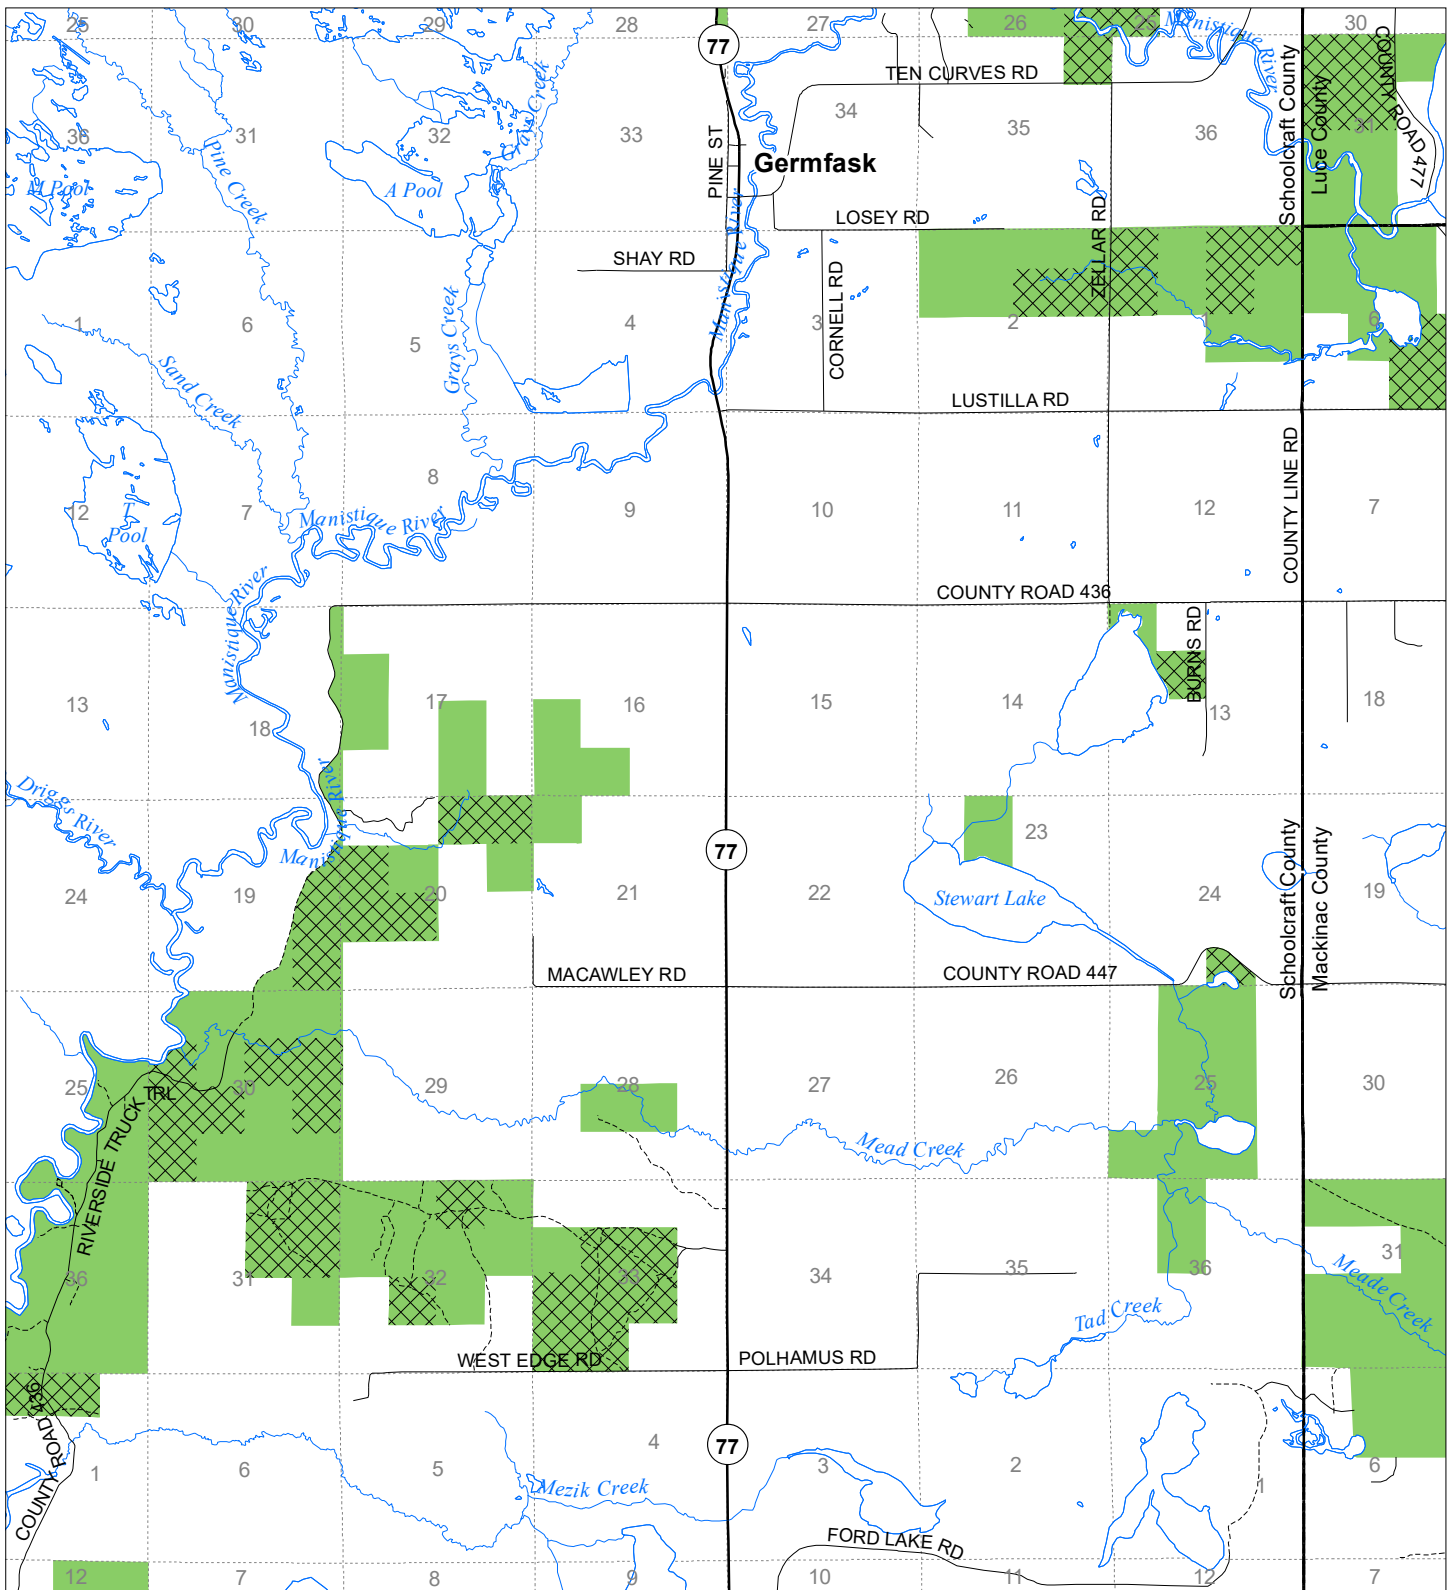

Fuelwood Collection Schoolcraft County T44N,R13W

- State land open to fuelwood collection
- State land closed to fuelwood collection

Effective: March 1, 2021

N
Miles
0 0.5 1

02/02/2021