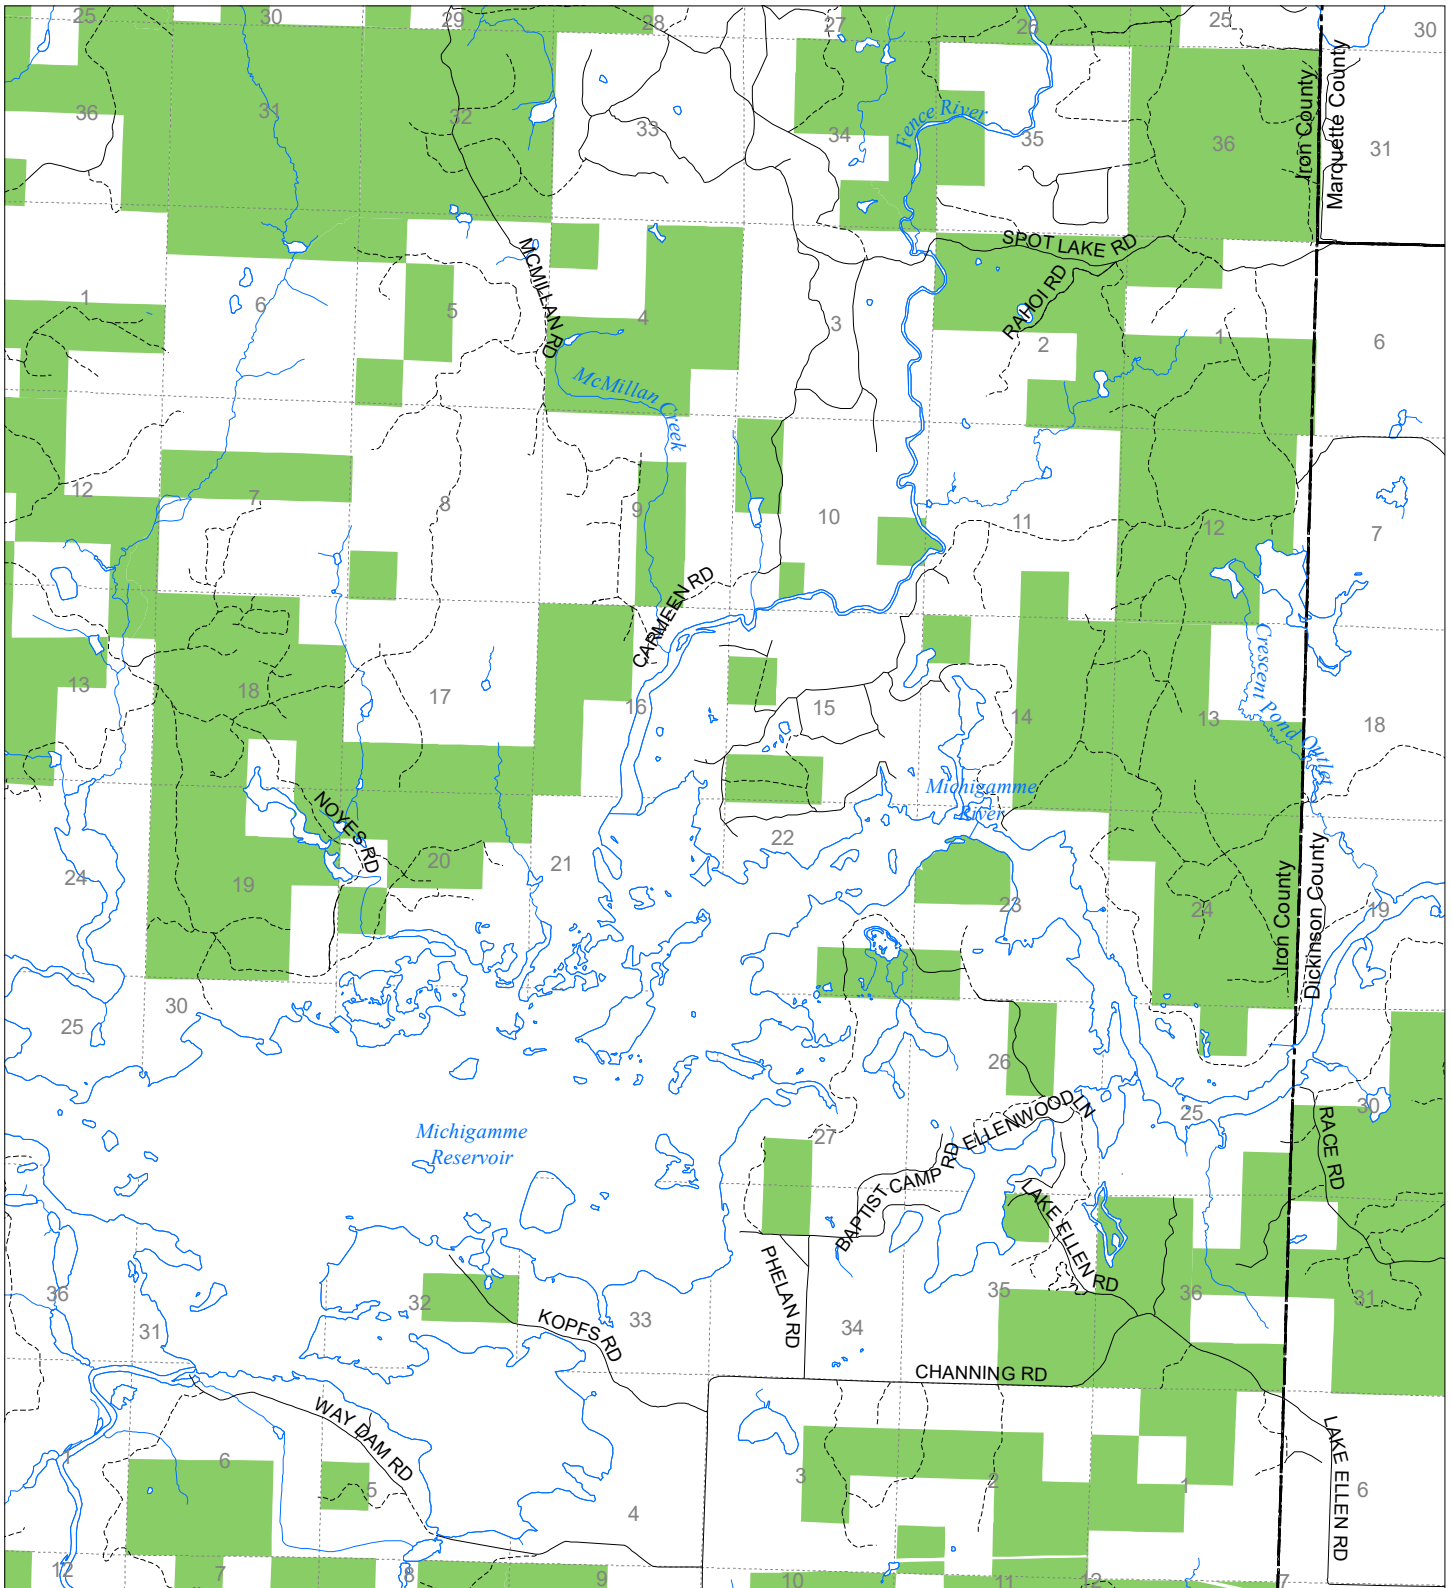

Fuelwood Collection Iron County T44N,R31W

- State land open to fuelwood collection
- State land closed to fuelwood collection

Effective: March 1, 2021

N
0 0.5 1
Miles

02/02/2021