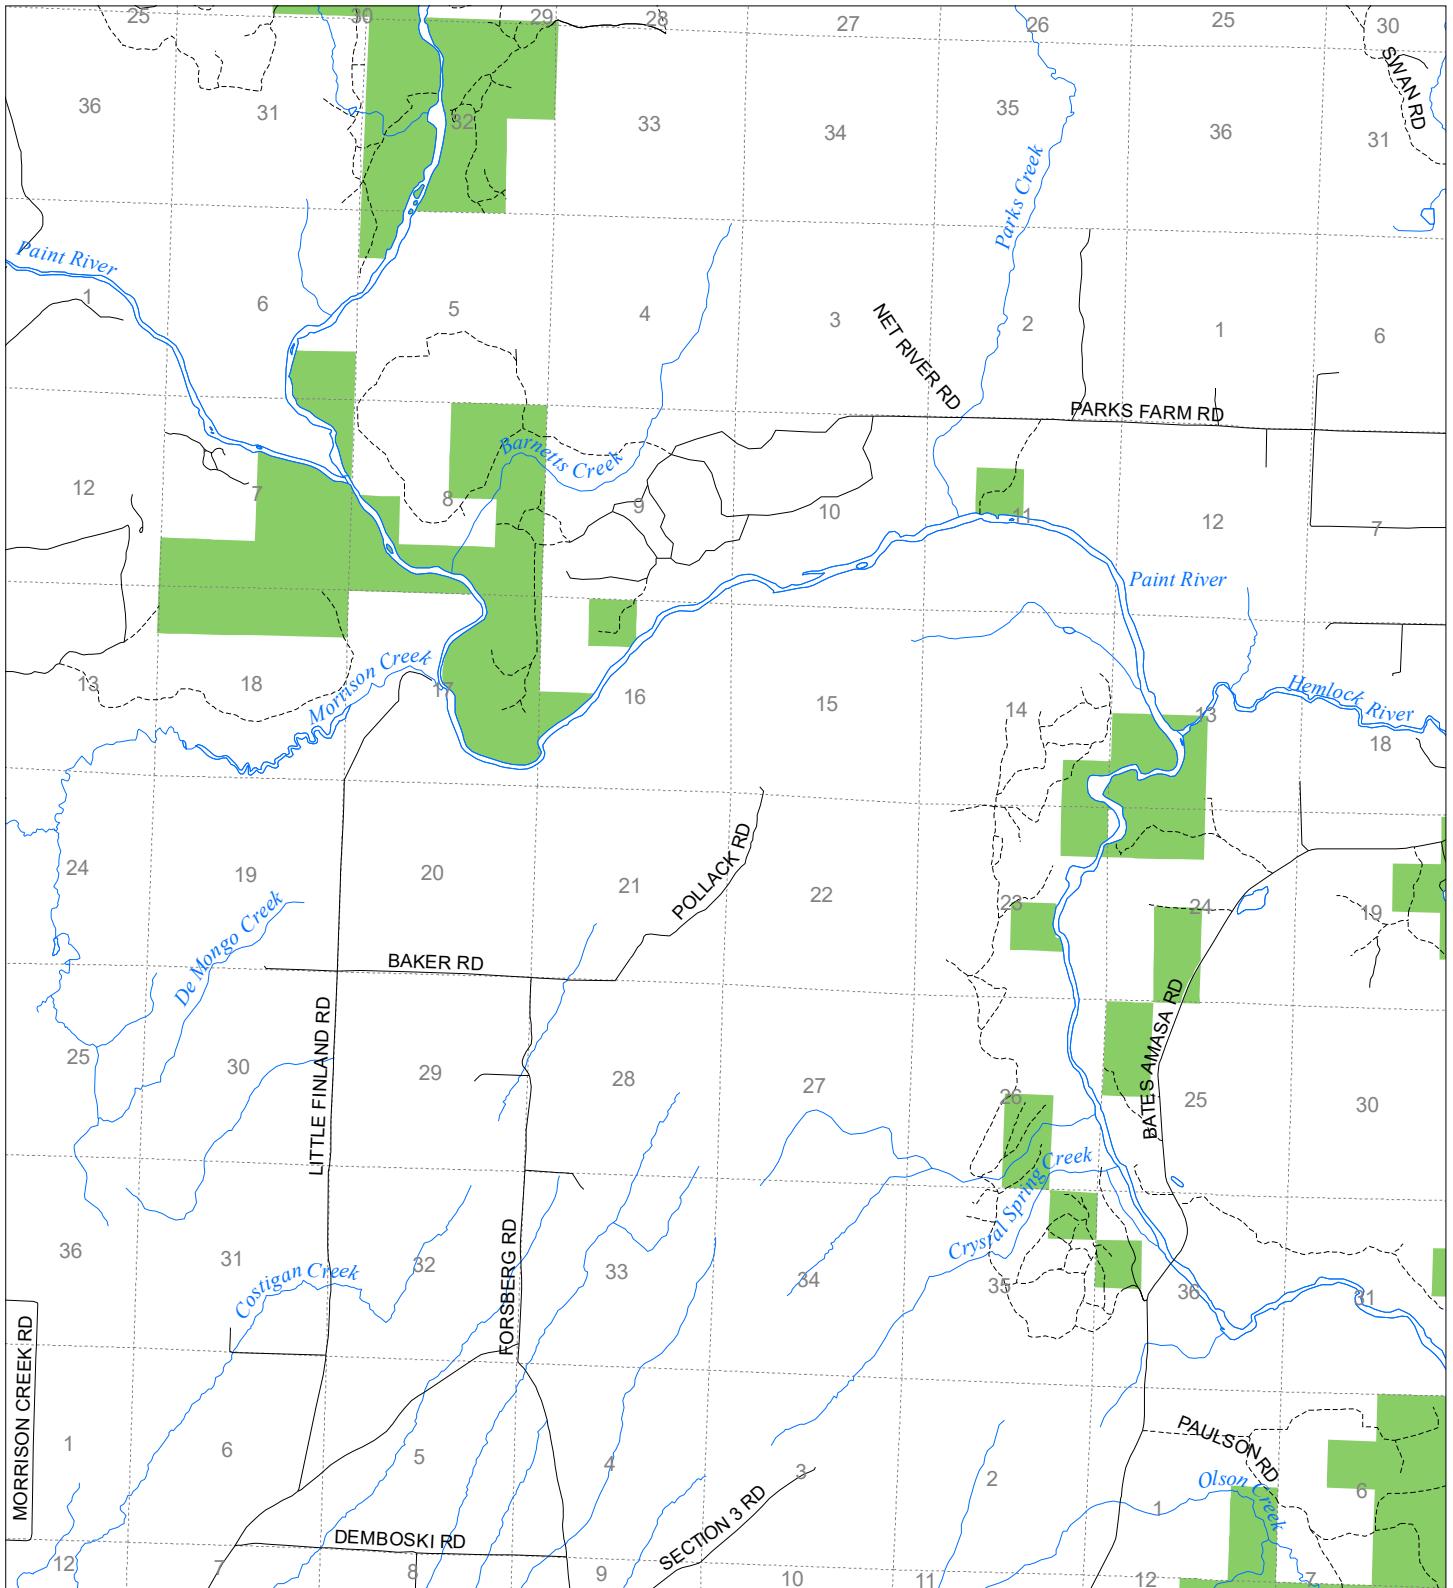

Fuelwood Collection Iron County T44N,R34W

- State land open to fuelwood collection
- State land closed to fuelwood collection

Effective: March 1, 2021

N
Miles
0 0.5 1

02/02/2021