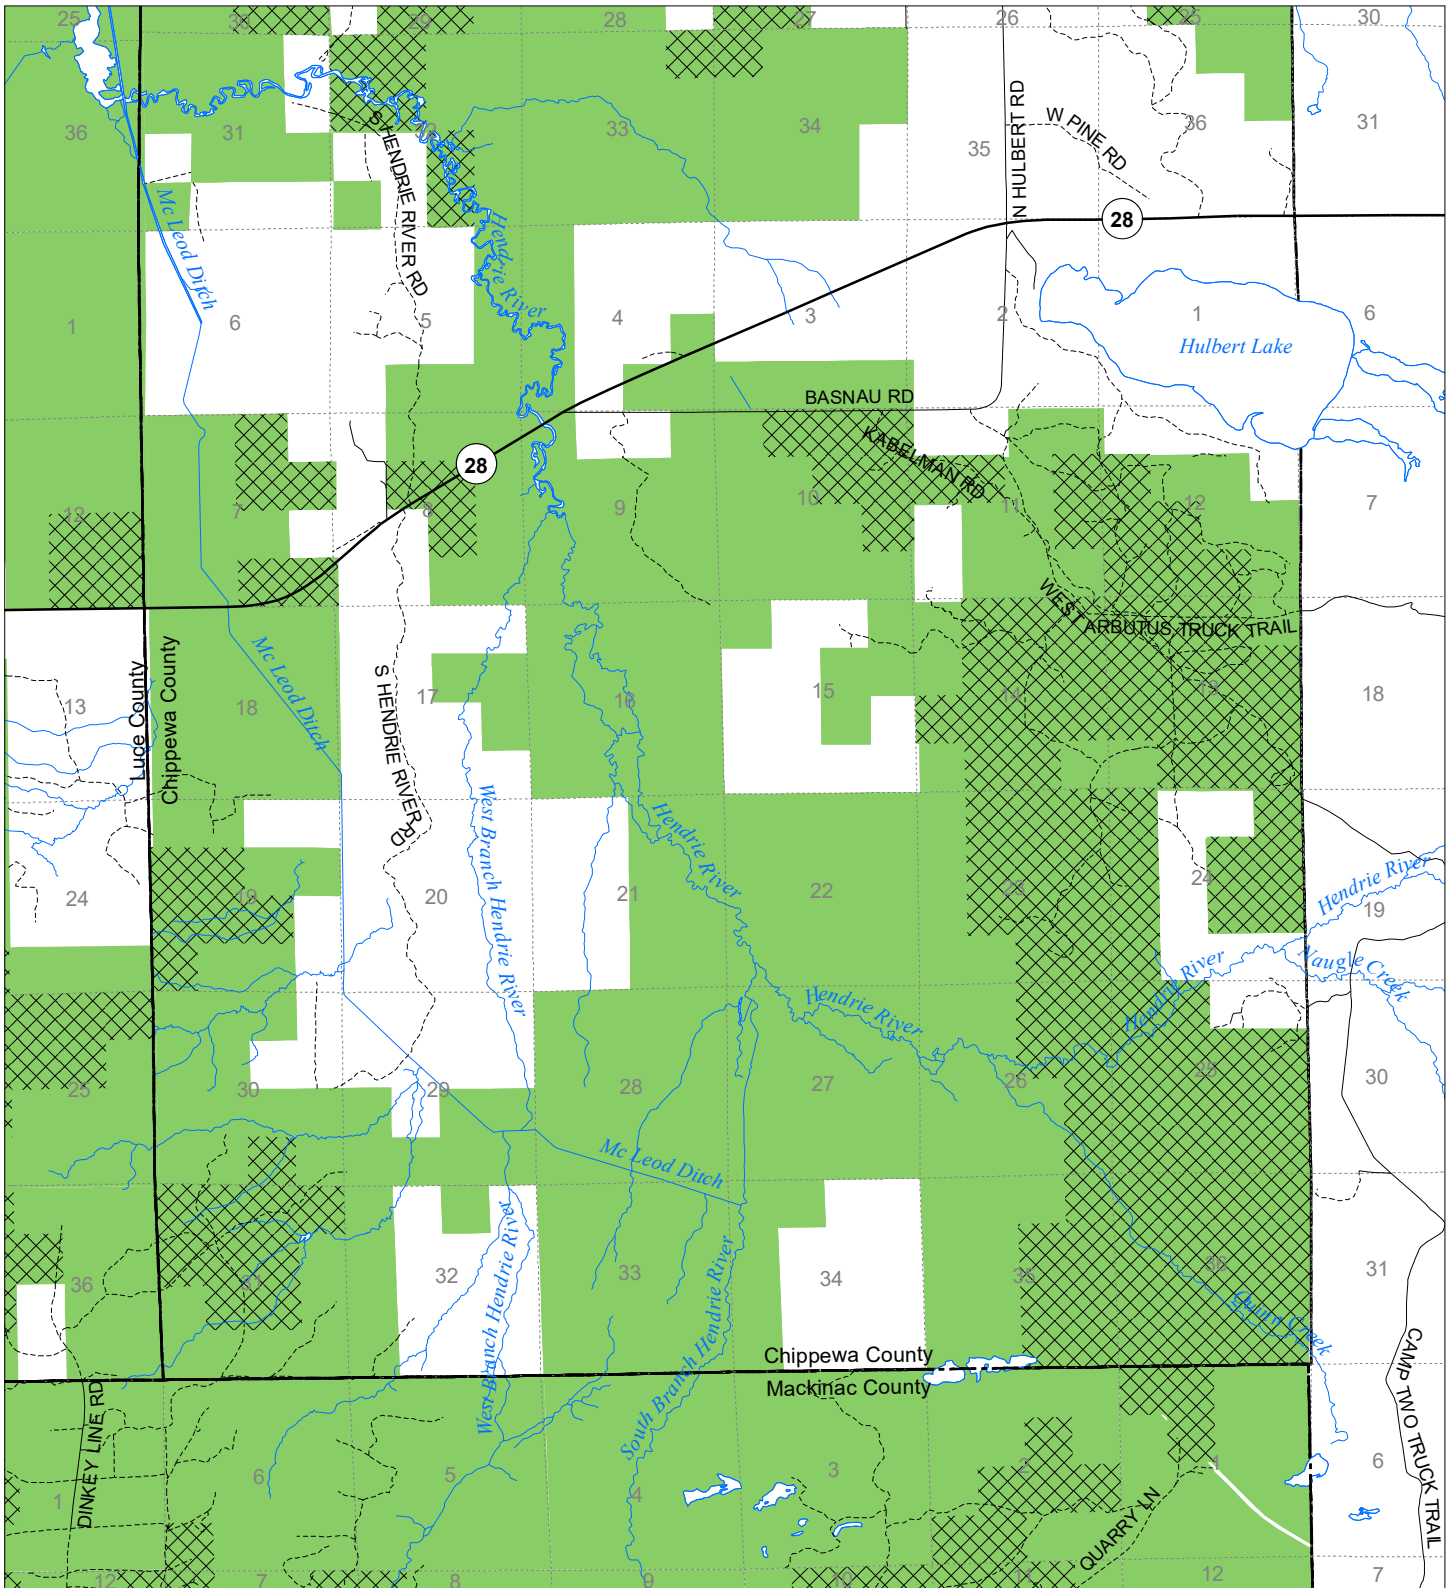

Fuelwood Collection
Chippewa County
T45N,R07W

- State land open to fuelwood collection
- State land closed to fuelwood collection

Effective: March 1, 2021

N
Miles
0 0.5 1

02/02/2021