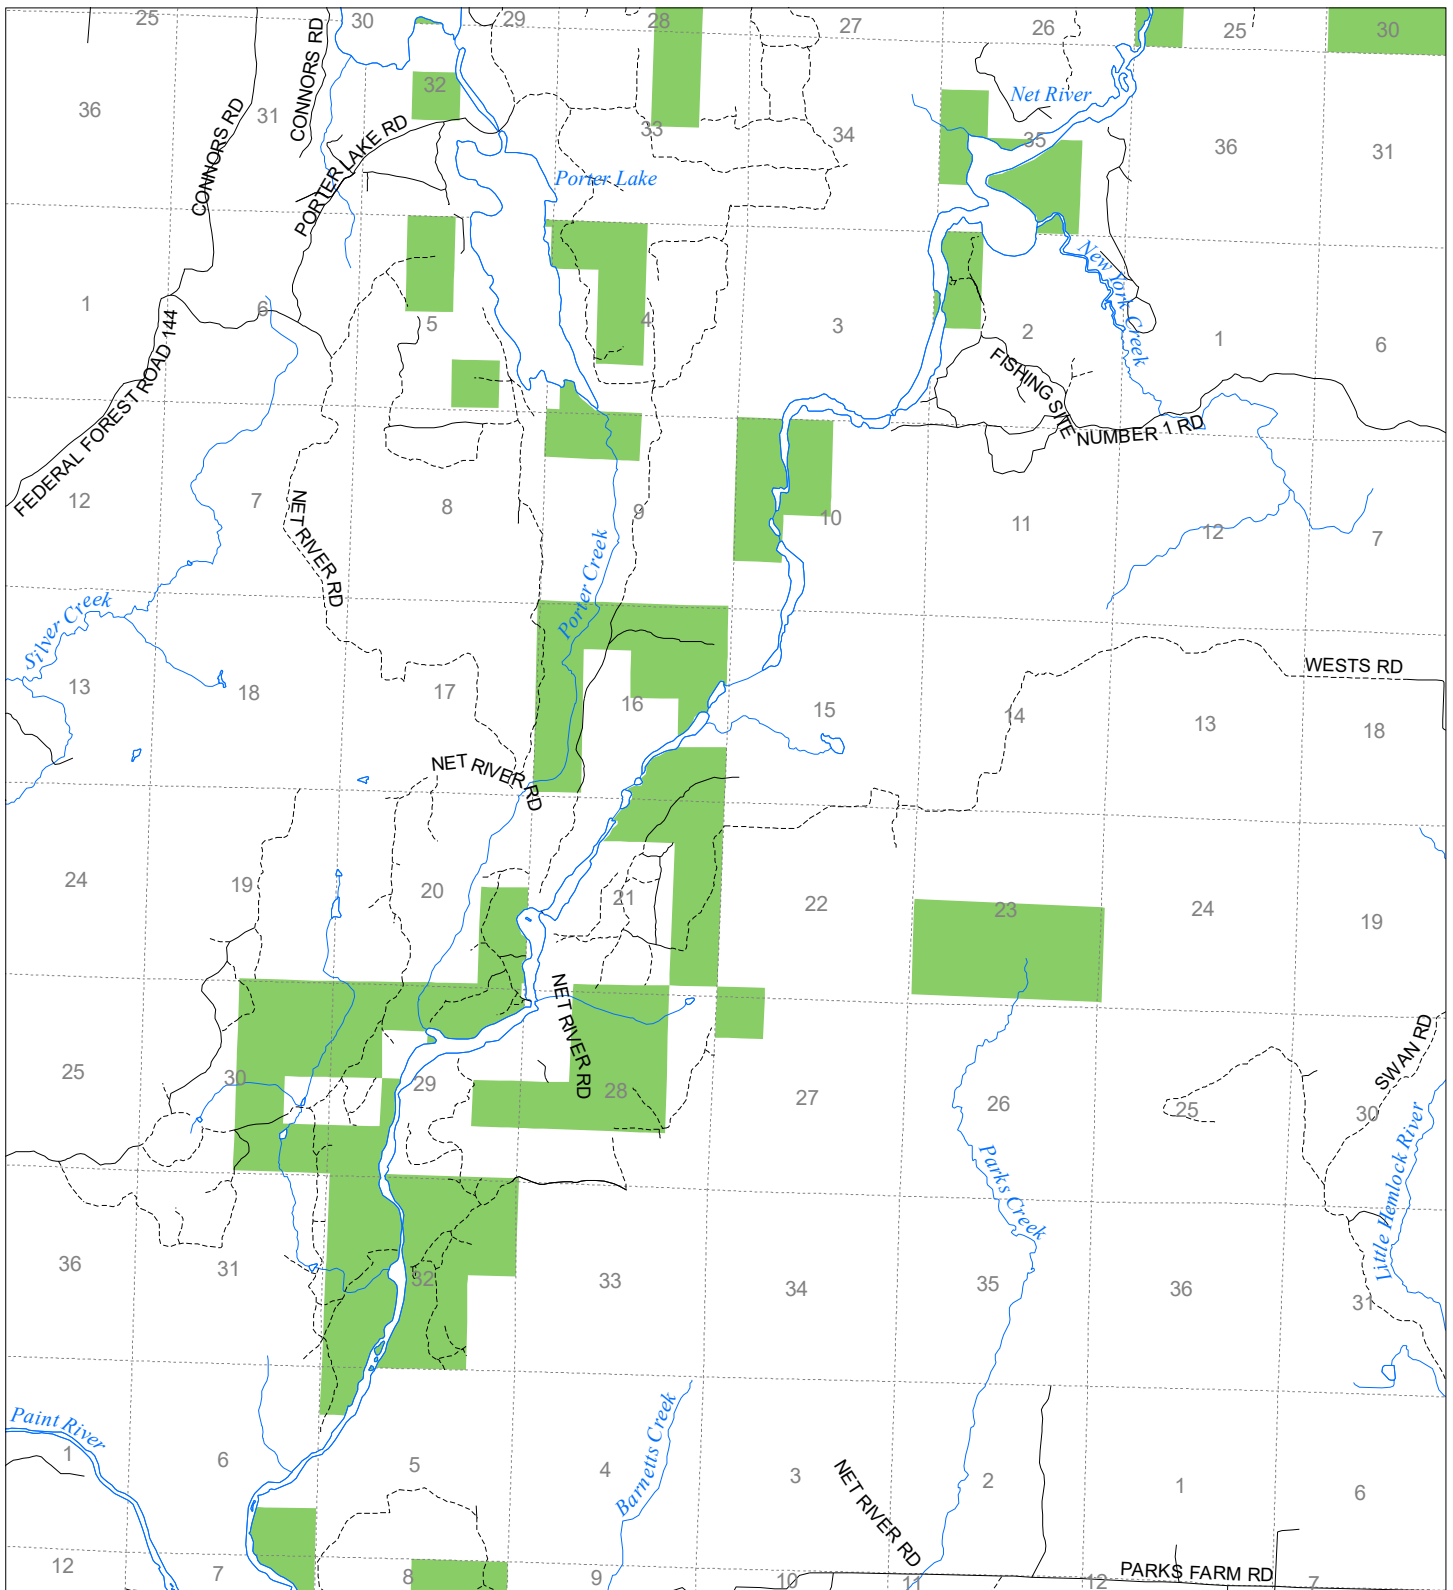

Fuelwood Collection
Iron County
T45N,R34W

- State land open to fuelwood collection
- State land closed to fuelwood collection

Effective: March 1, 2021

N
Miles
0 0.5 1

02/02/2021