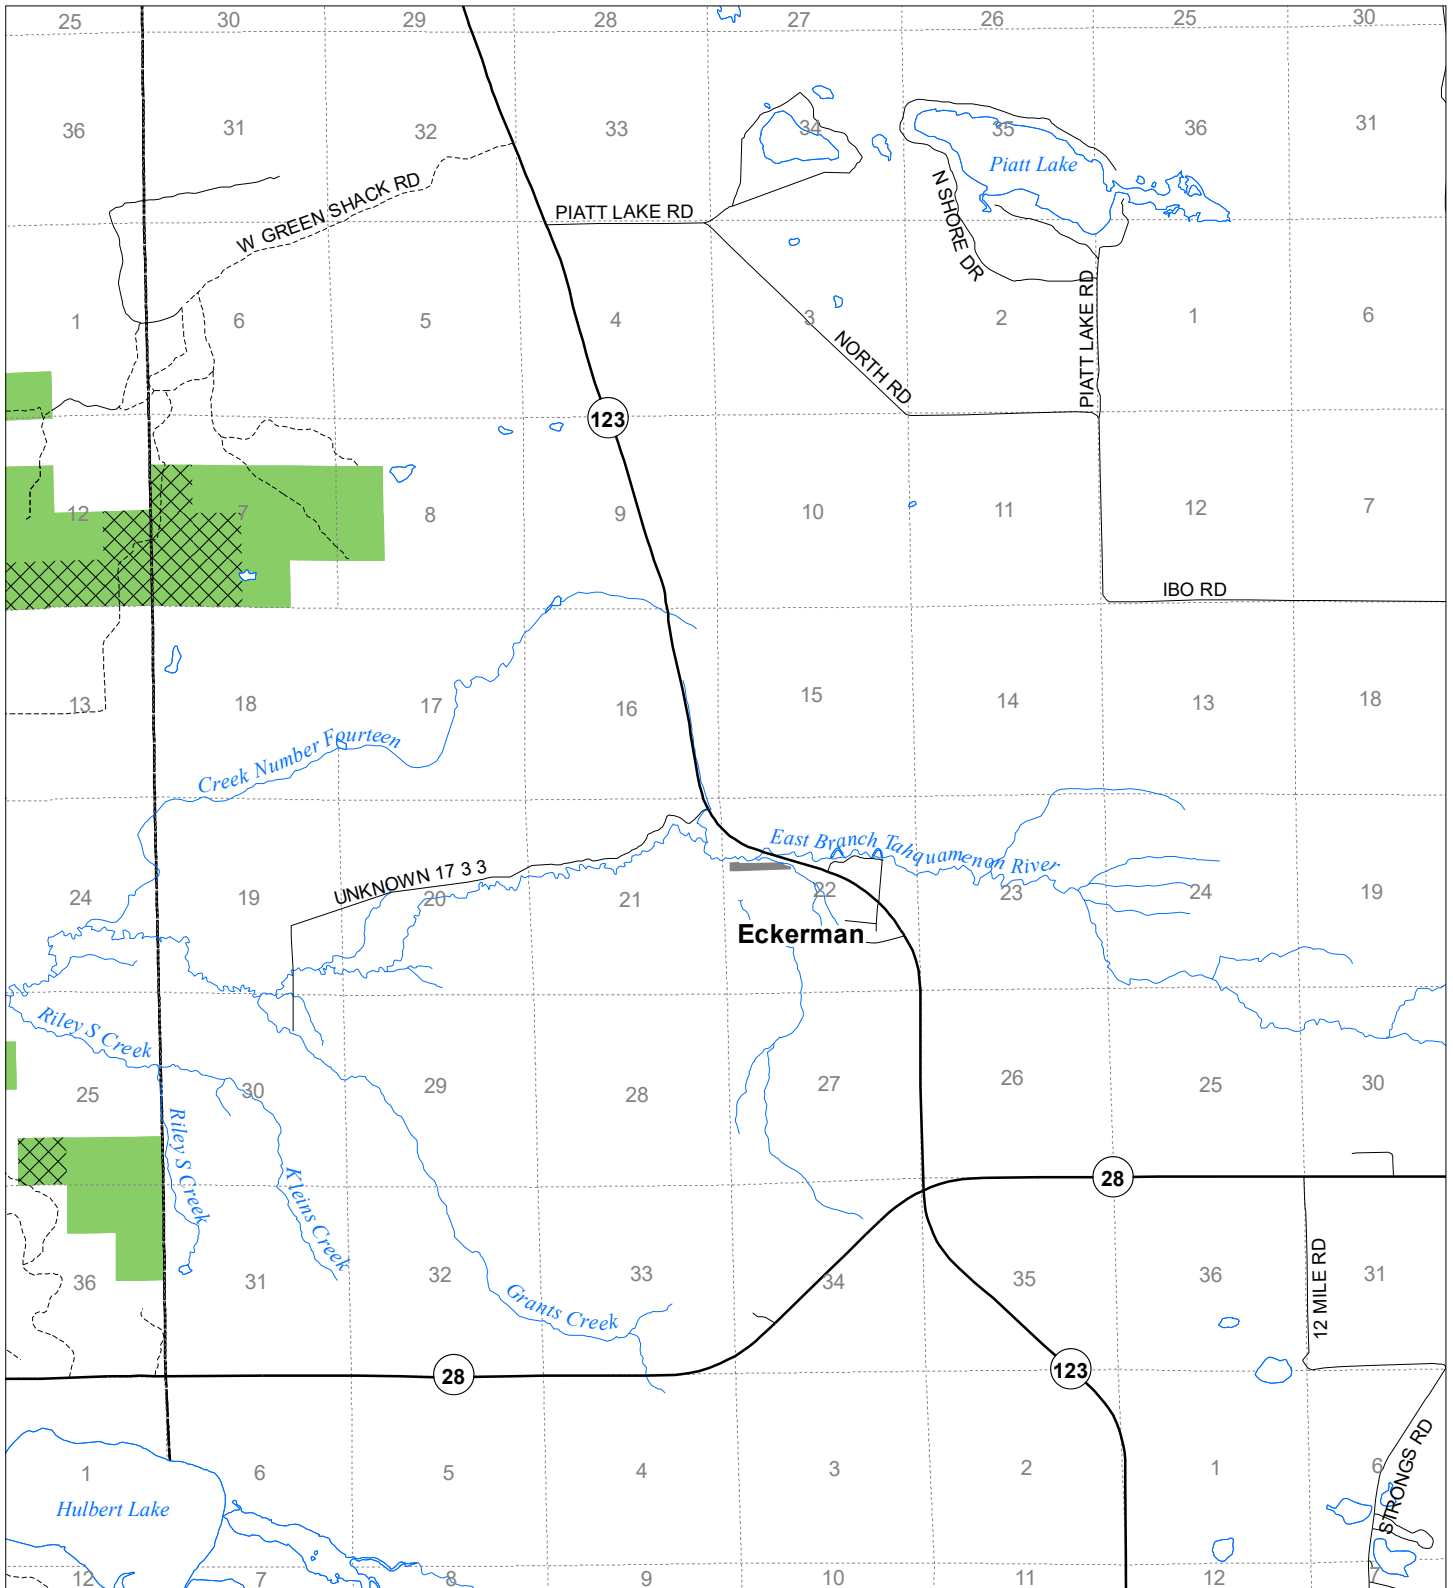

Fuelwood Collection  
Chippewa County  
**T46N,R06W**

- State land open to fuelwood collection
- State land closed to fuelwood collection

Effective: March 1, 2021

N  
Miles  
0 0.5 1

02/02/2021