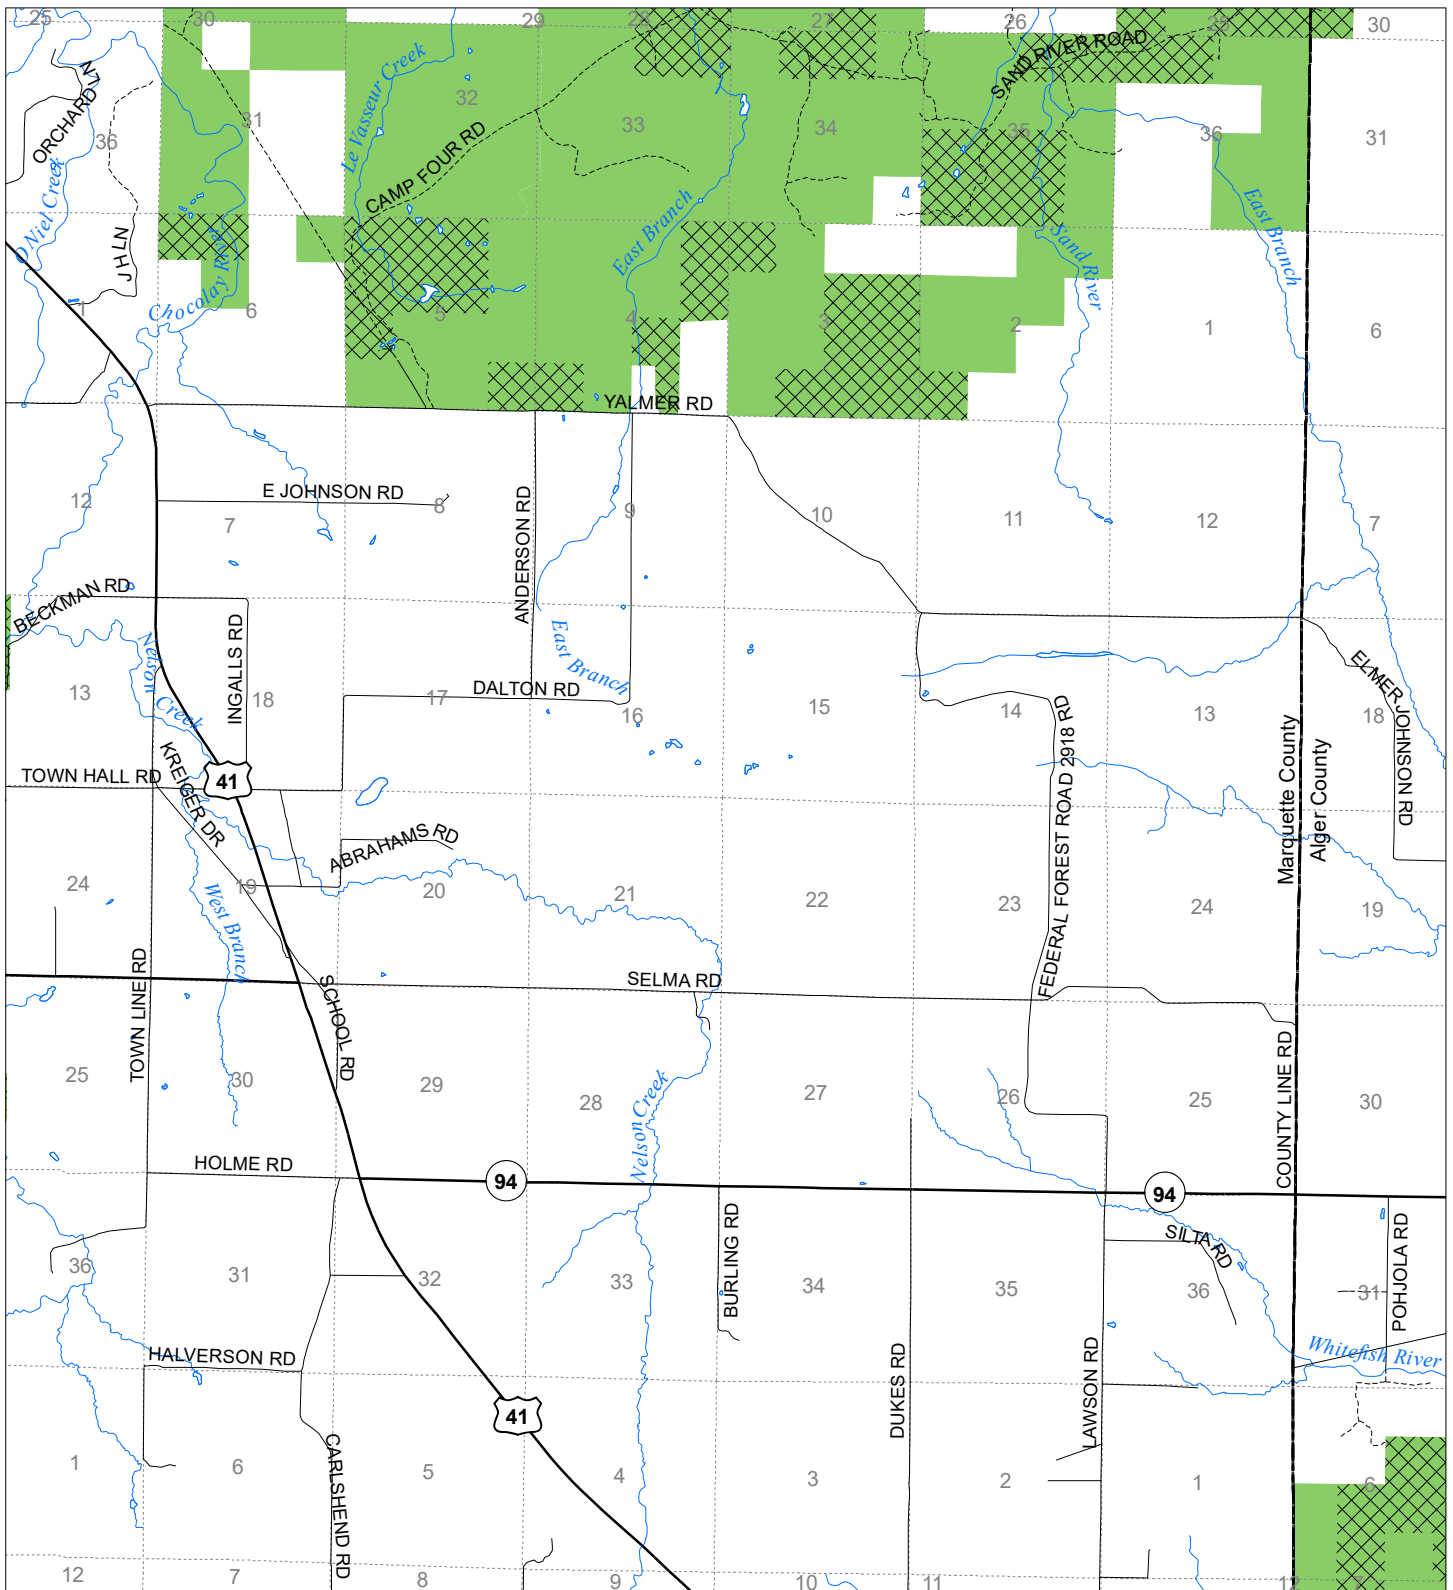

Fuelwood Collection Marquette County T46N,R23W

State land open to fuelwood collection
 State land closed to fuelwood collection
 Effective: March 1, 2021

N
 Miles
 0 0.5 1
 02/02/2021