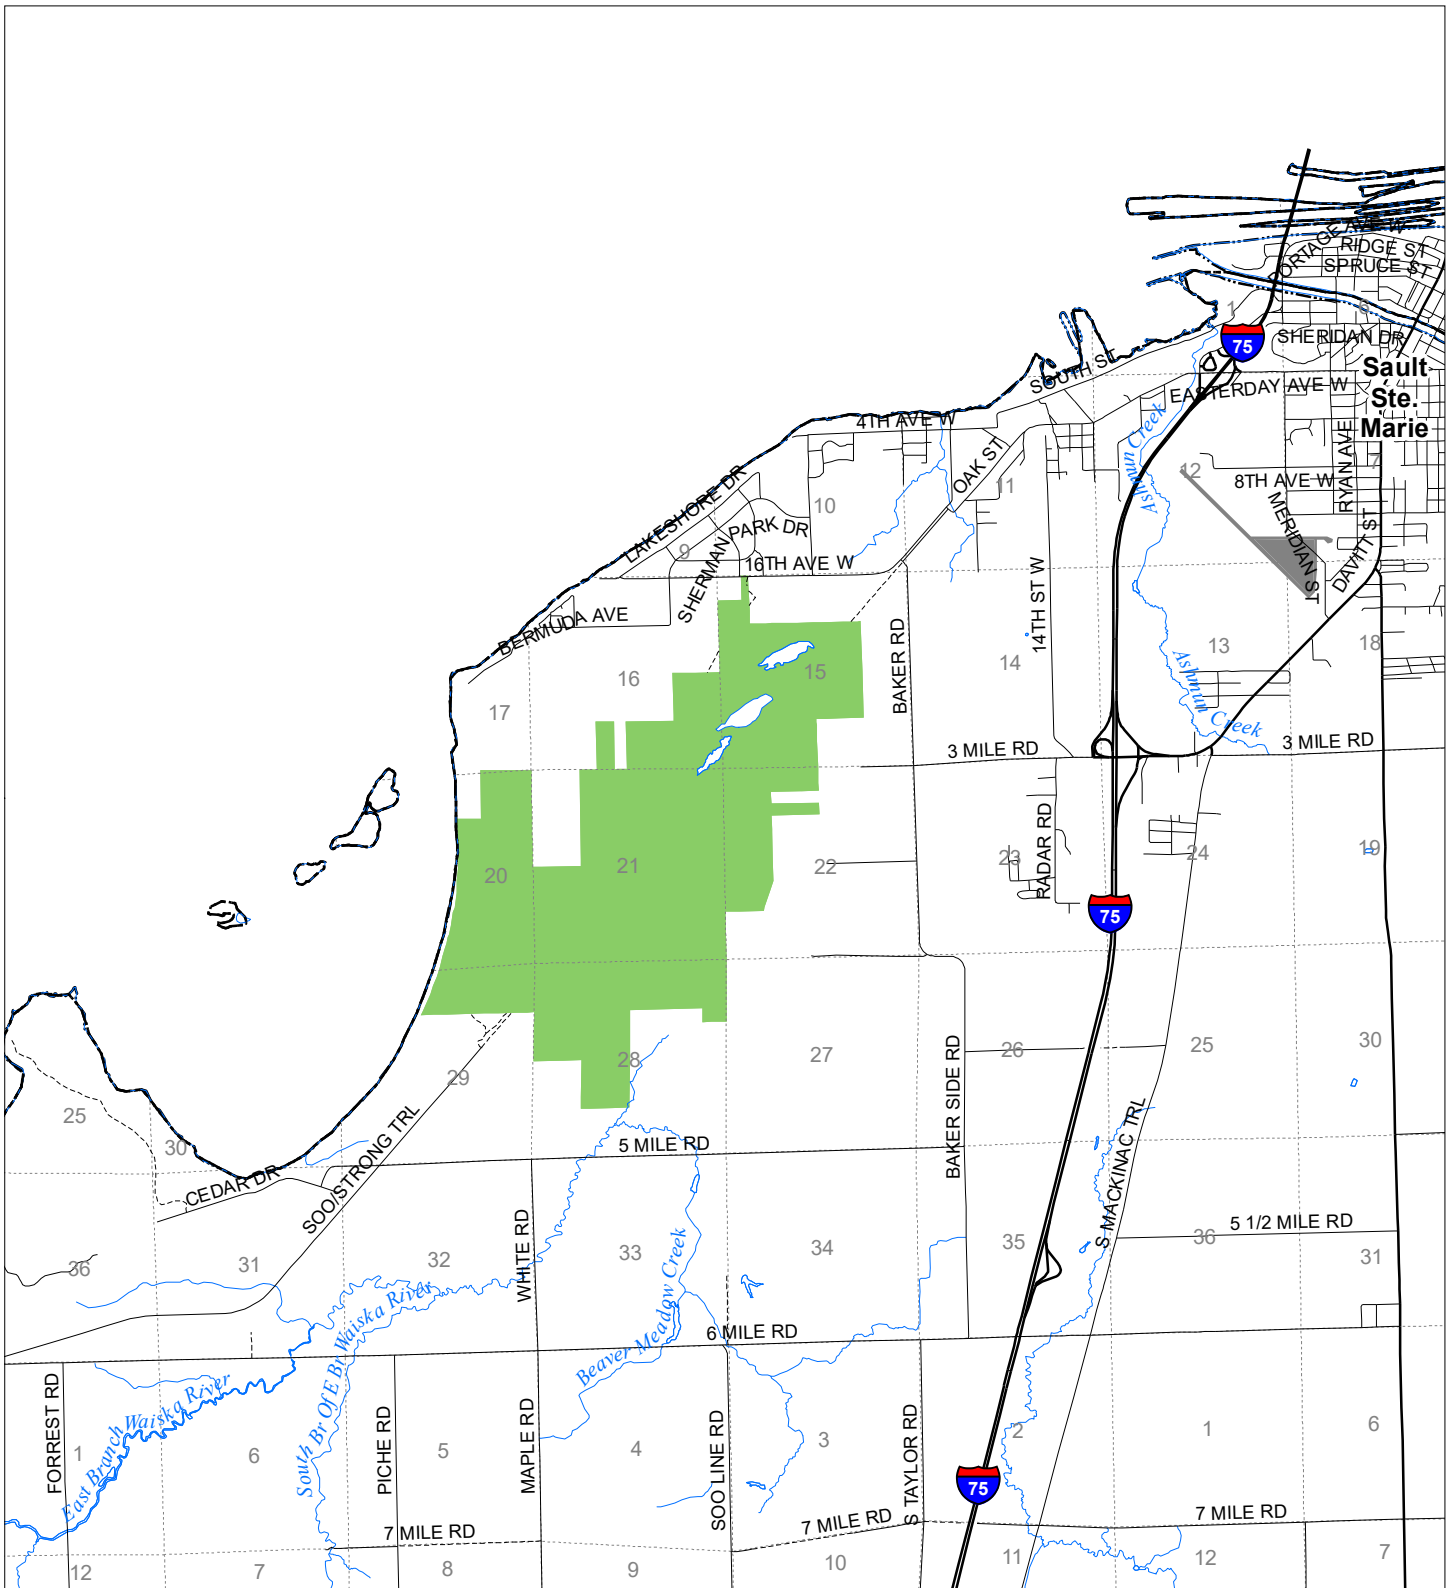

Fuelwood Collection
Chippewa County
T47N,R01W

- State land open to fuelwood collection
- State land closed to fuelwood collection

Effective: March 1, 2021

N
Miles
0 0.5 1

02/02/2021