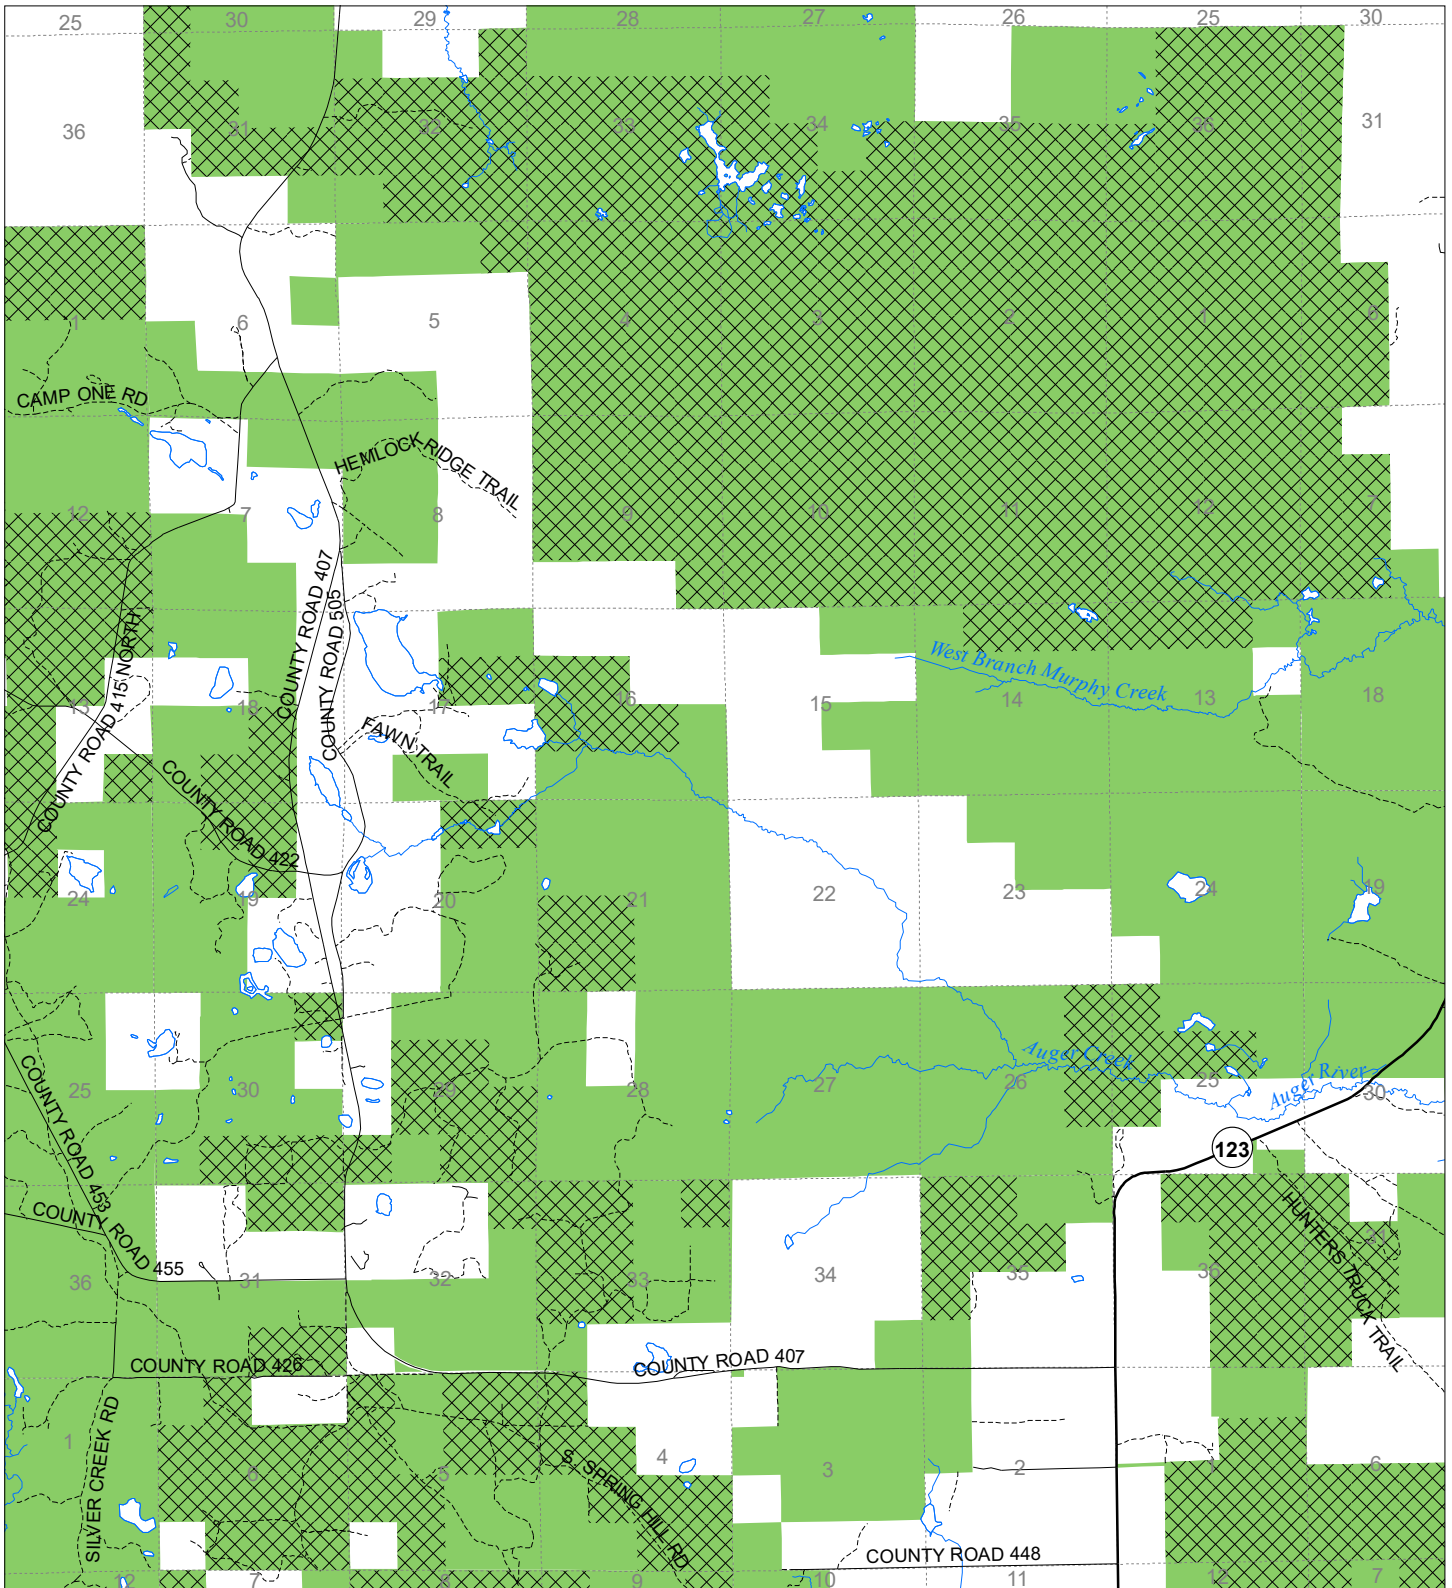

Fuelwood Collection  
Luce County  
**T47N,R10W**

State land open to fuelwood collection  
State land closed to fuelwood collection  
Effective: March 1, 2021

N  
Miles  
0 0.5 1  
02/02/2021  
DEPARTMENT OF NATURAL RESOURCES  
DNR  
MICHIGAN