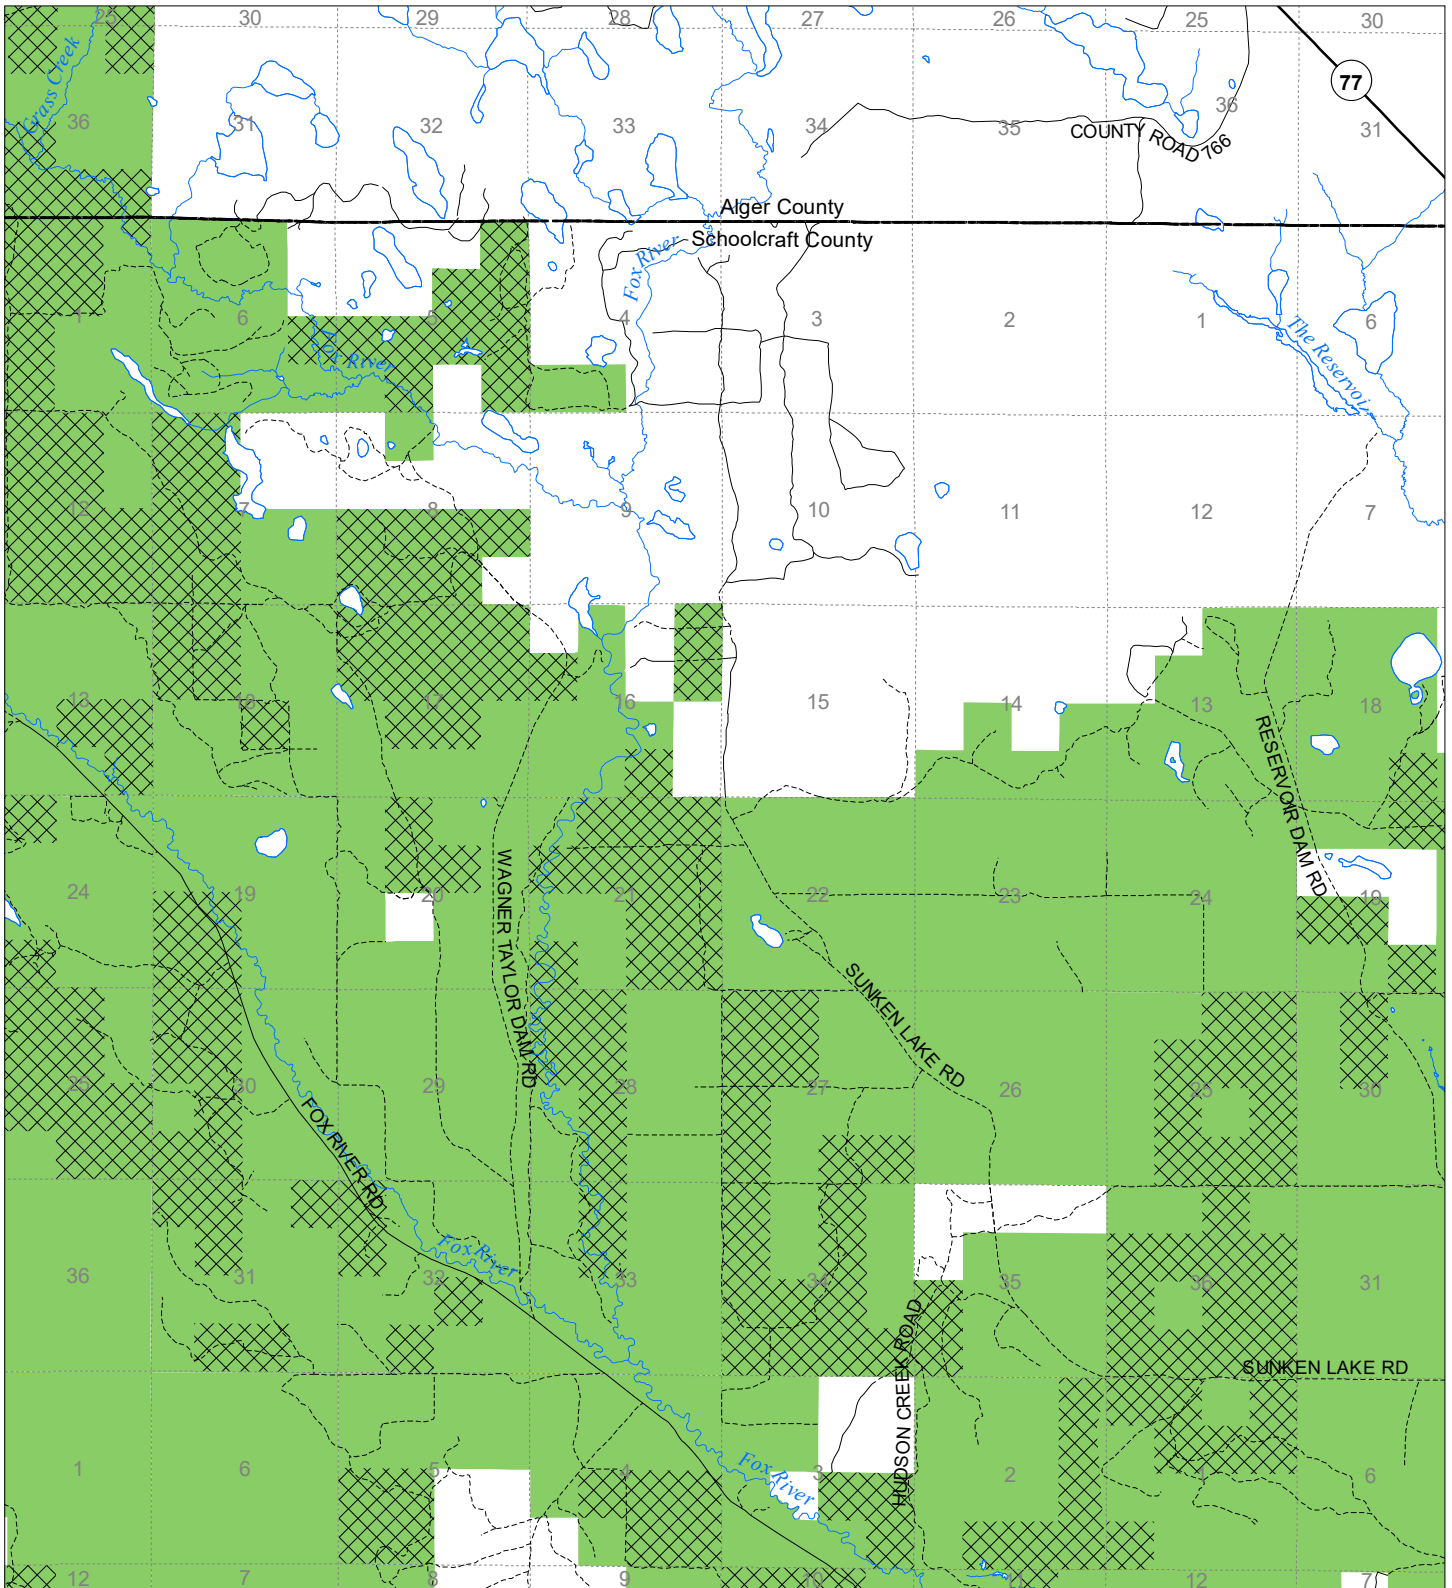

Fuelwood Collection Schoolcraft County T47N,R14W

- State land open to fuelwood collection
- State land closed to fuelwood collection

Effective: March 1, 2021

N
Miles
0 0.5 1

02/02/2021