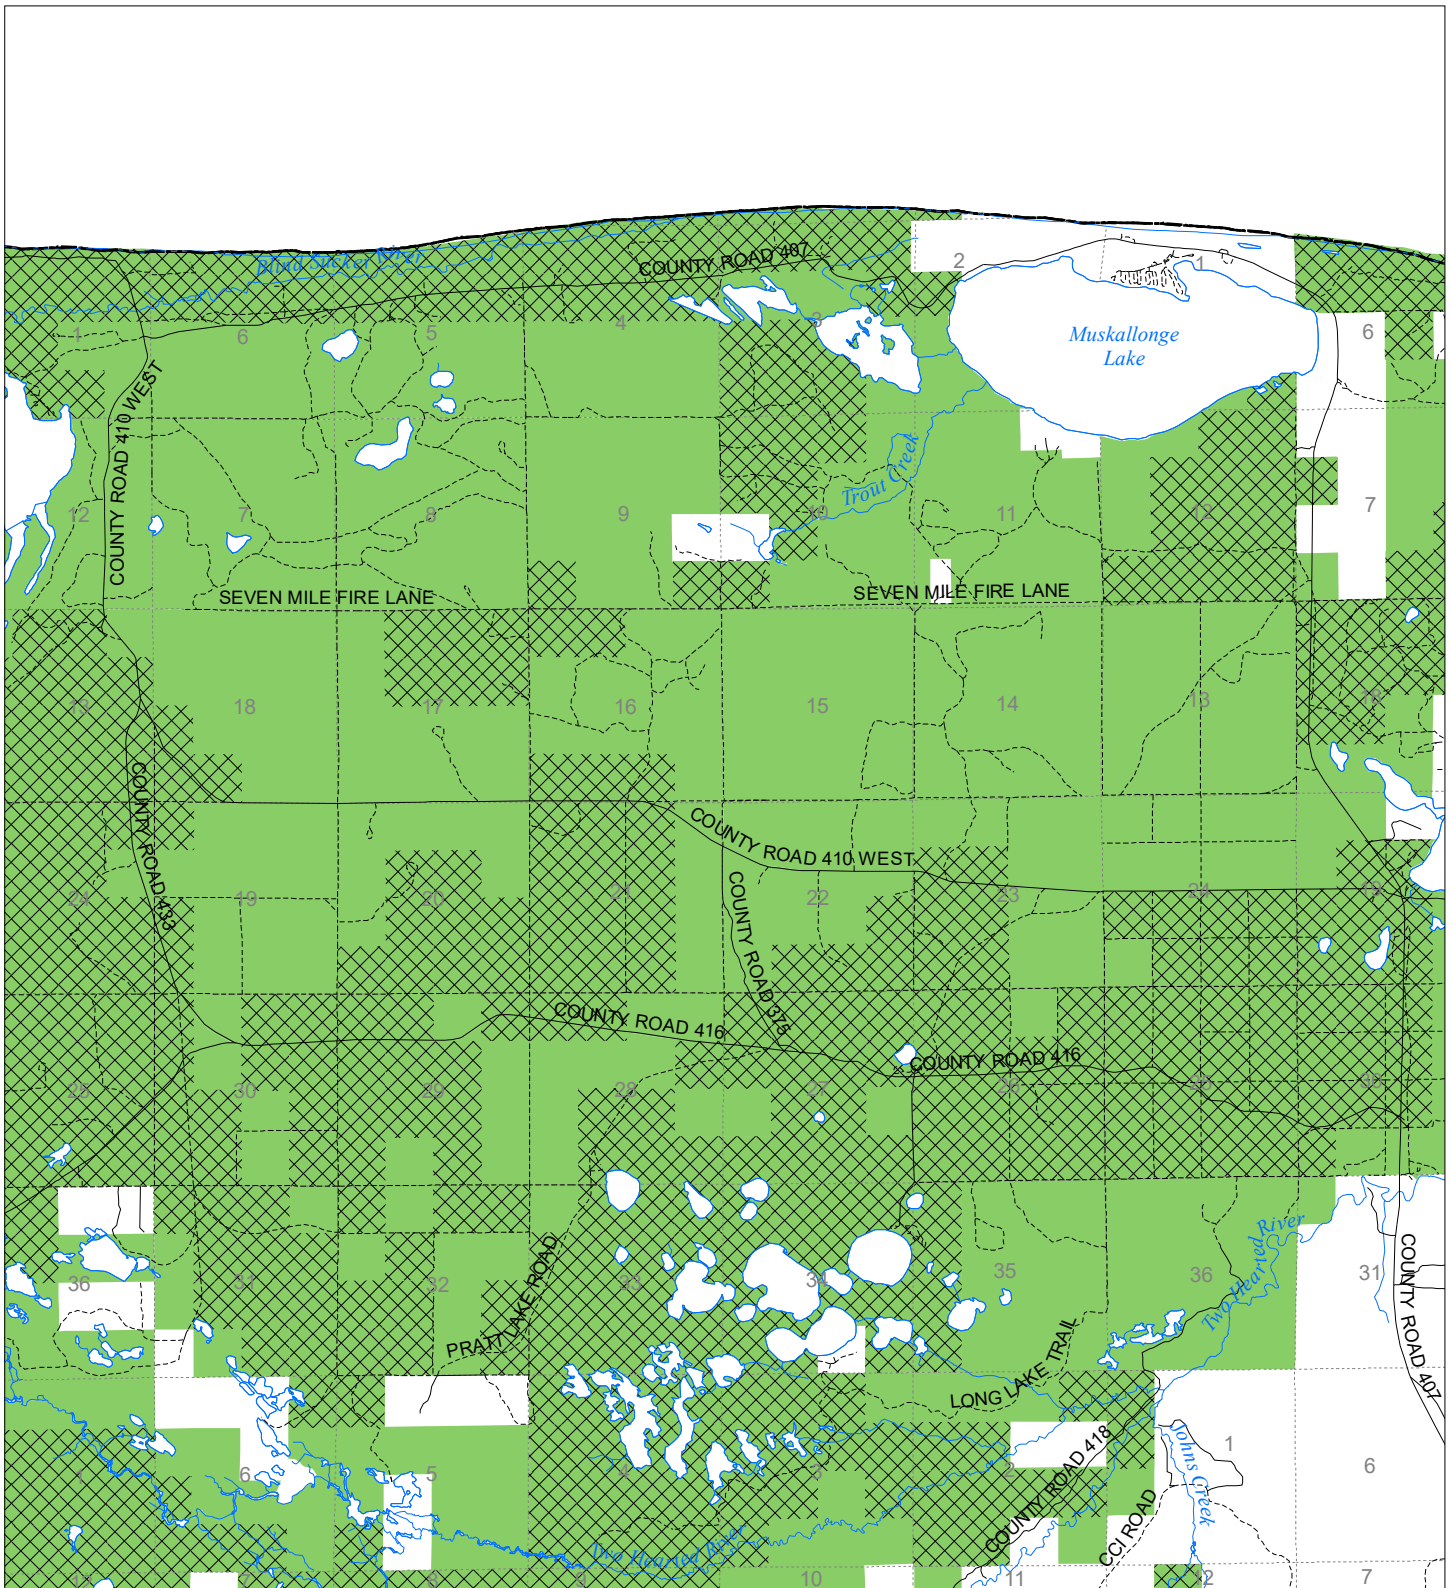

Fuelwood Collection  
Luce County  
**T49N,R11W**

- State land open to fuelwood collection
- State land closed to fuelwood collection

Effective: March 1, 2021