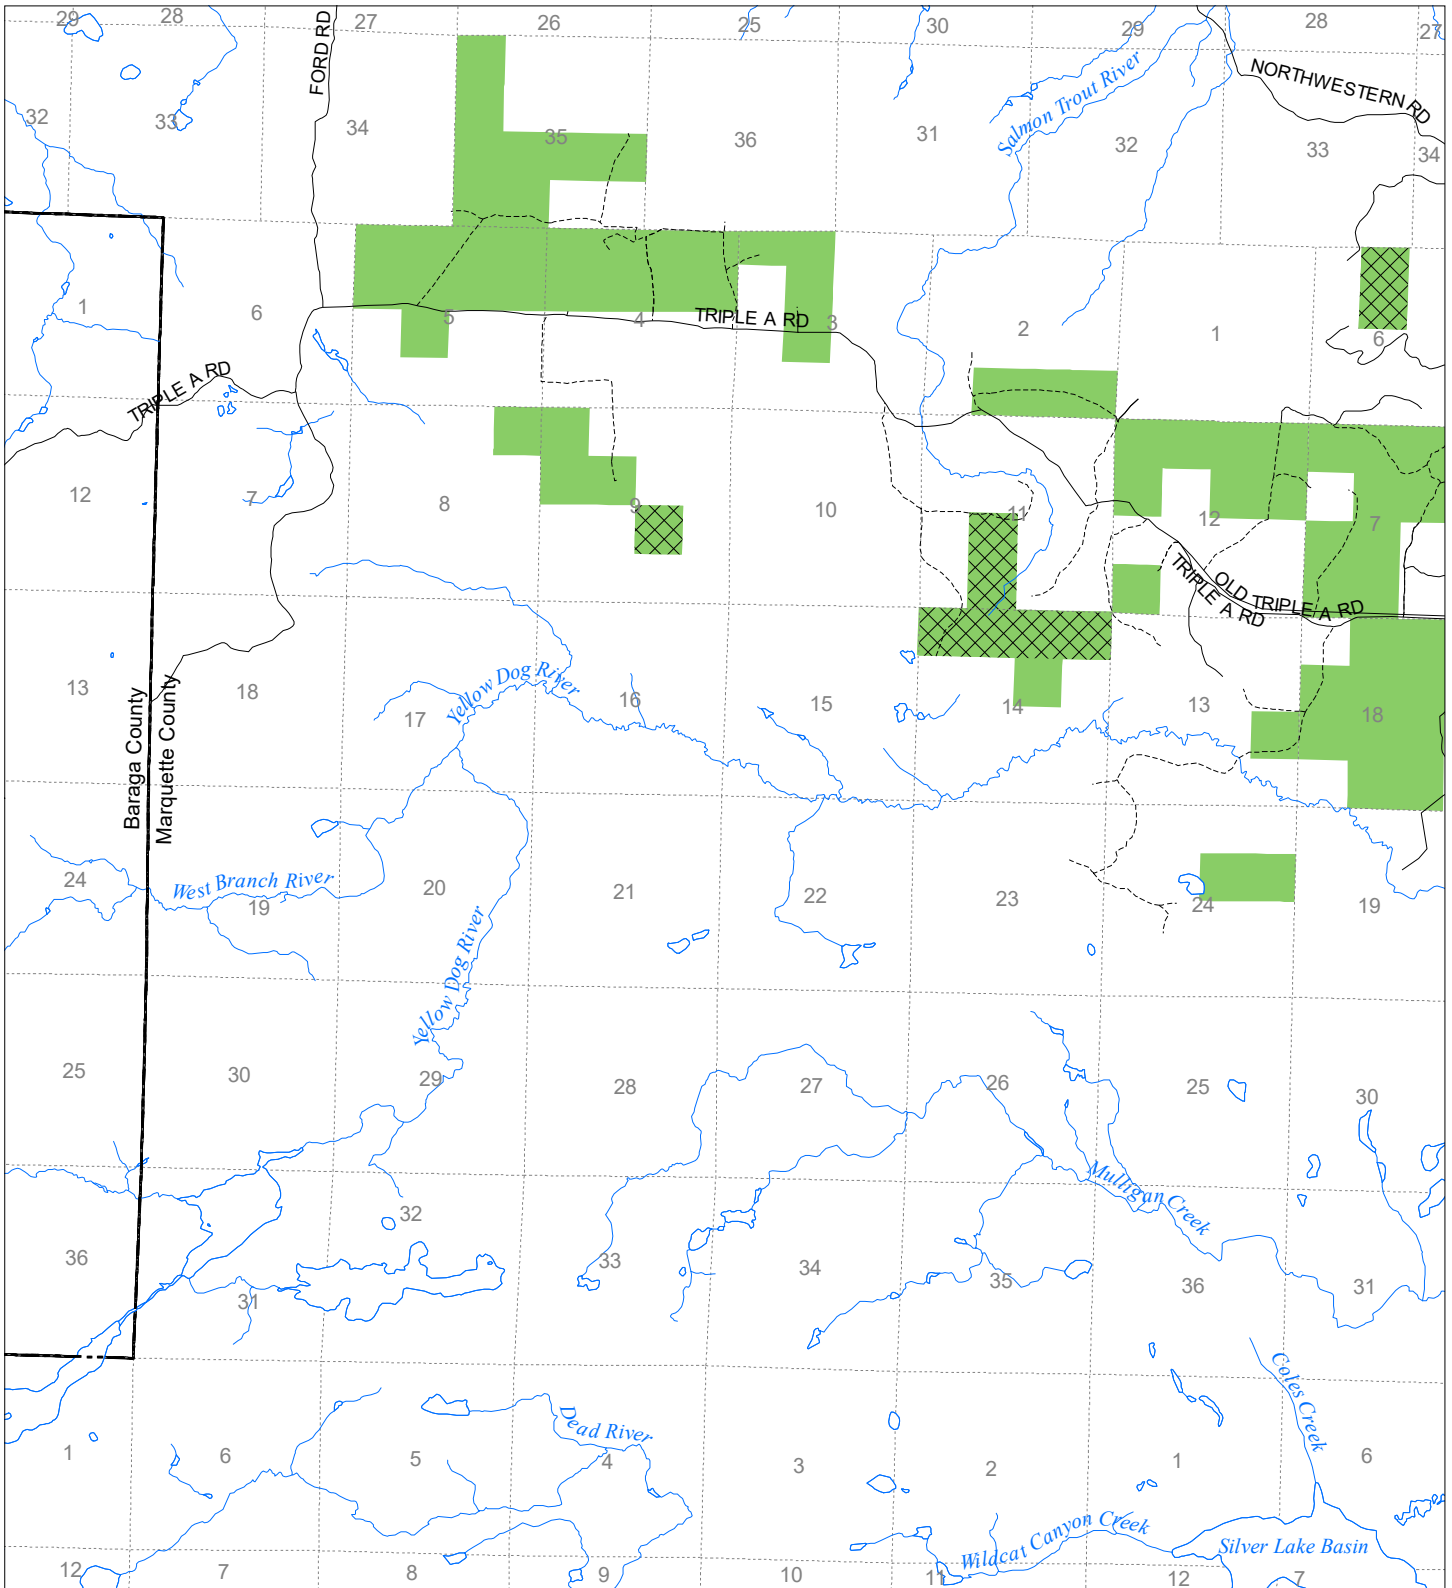

# Fuelwood Collection Marquette County T50N,R29W

- State land open to fuelwood collection
- State land closed to fuelwood collection

Effective: March 1, 2021

N  
Miles  
0 0.5 1

02/02/2021