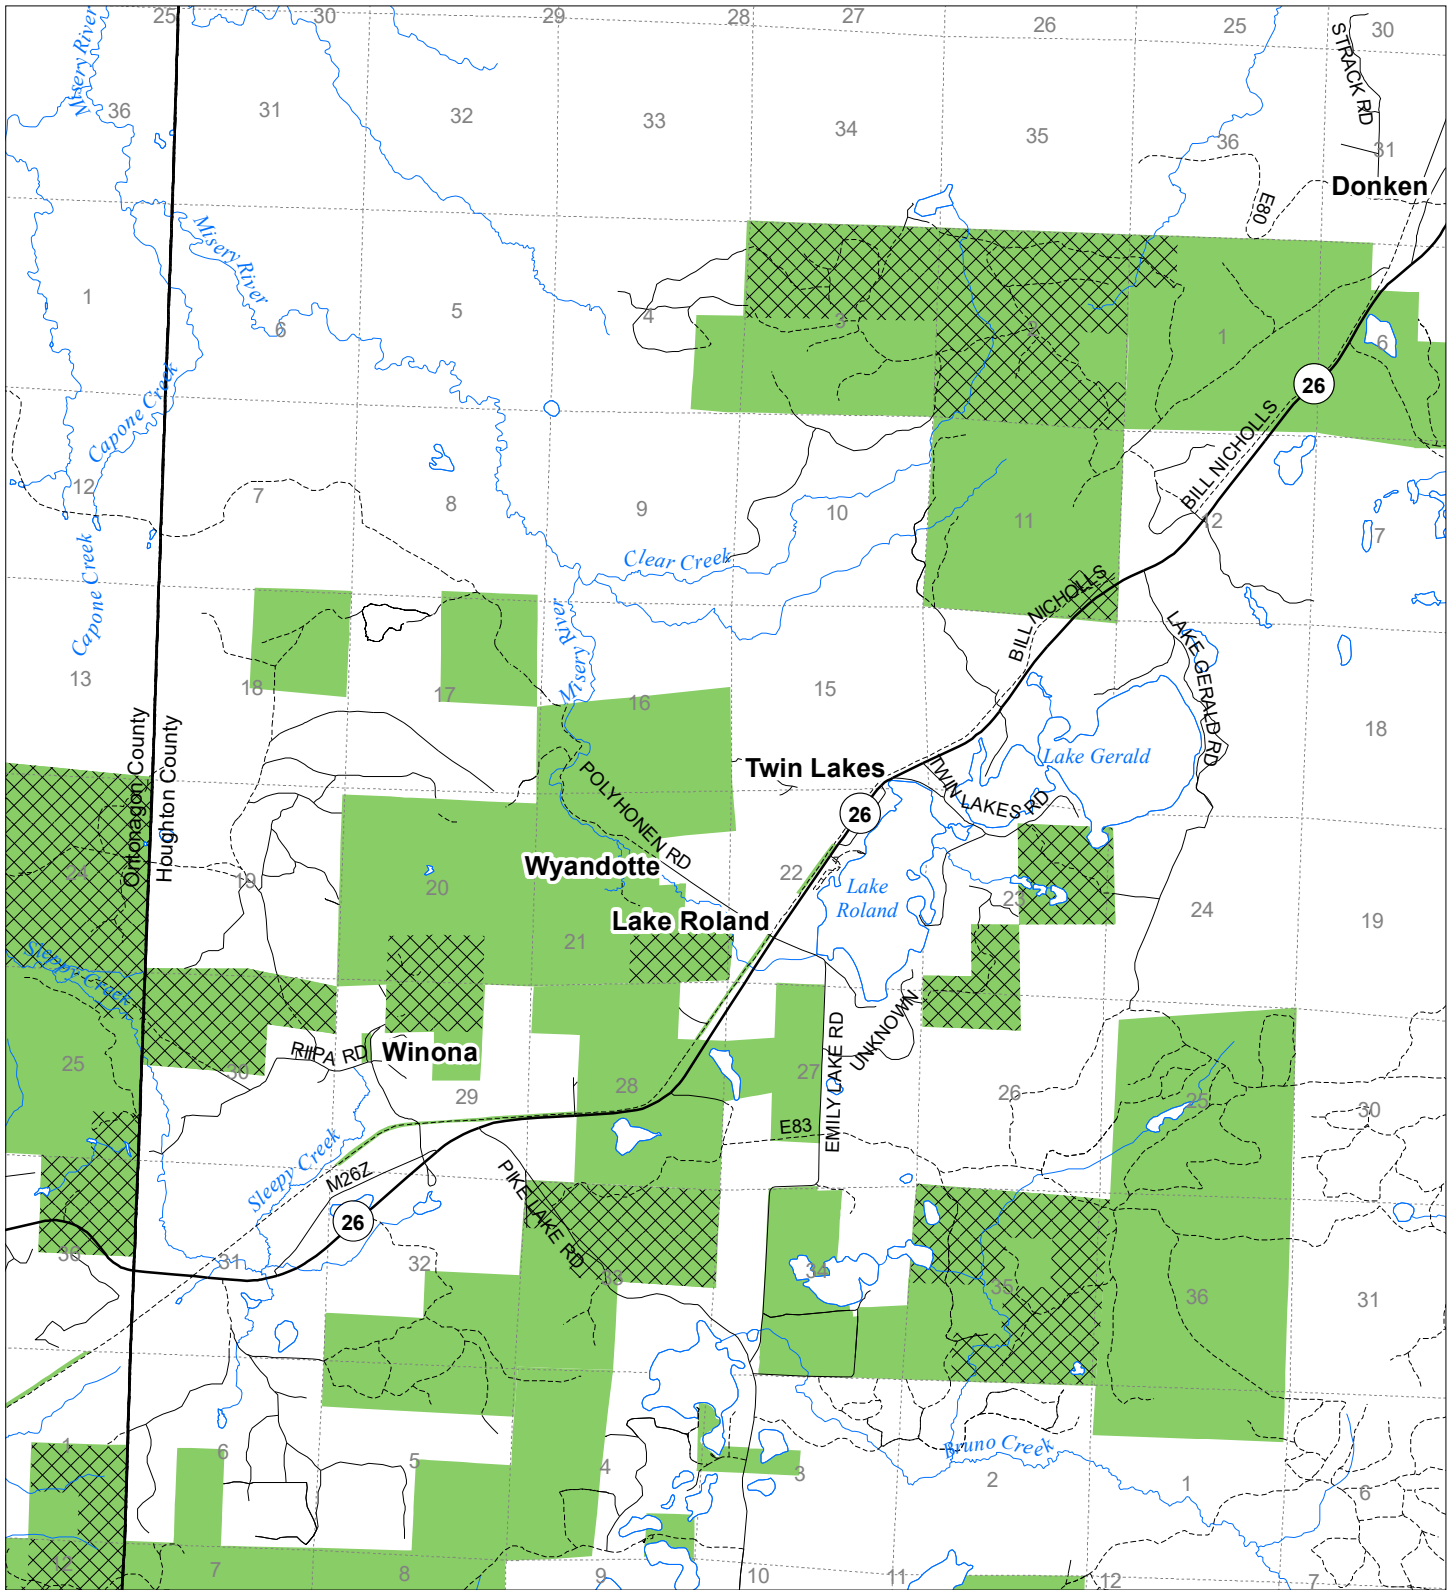

Fuelwood Collection
Houghton County
T52N,R36W

- State land open to fuelwood collection
- State land closed to fuelwood collection

Effective: March 1, 2021

N
Miles
0 0.5 1

02/02/2021