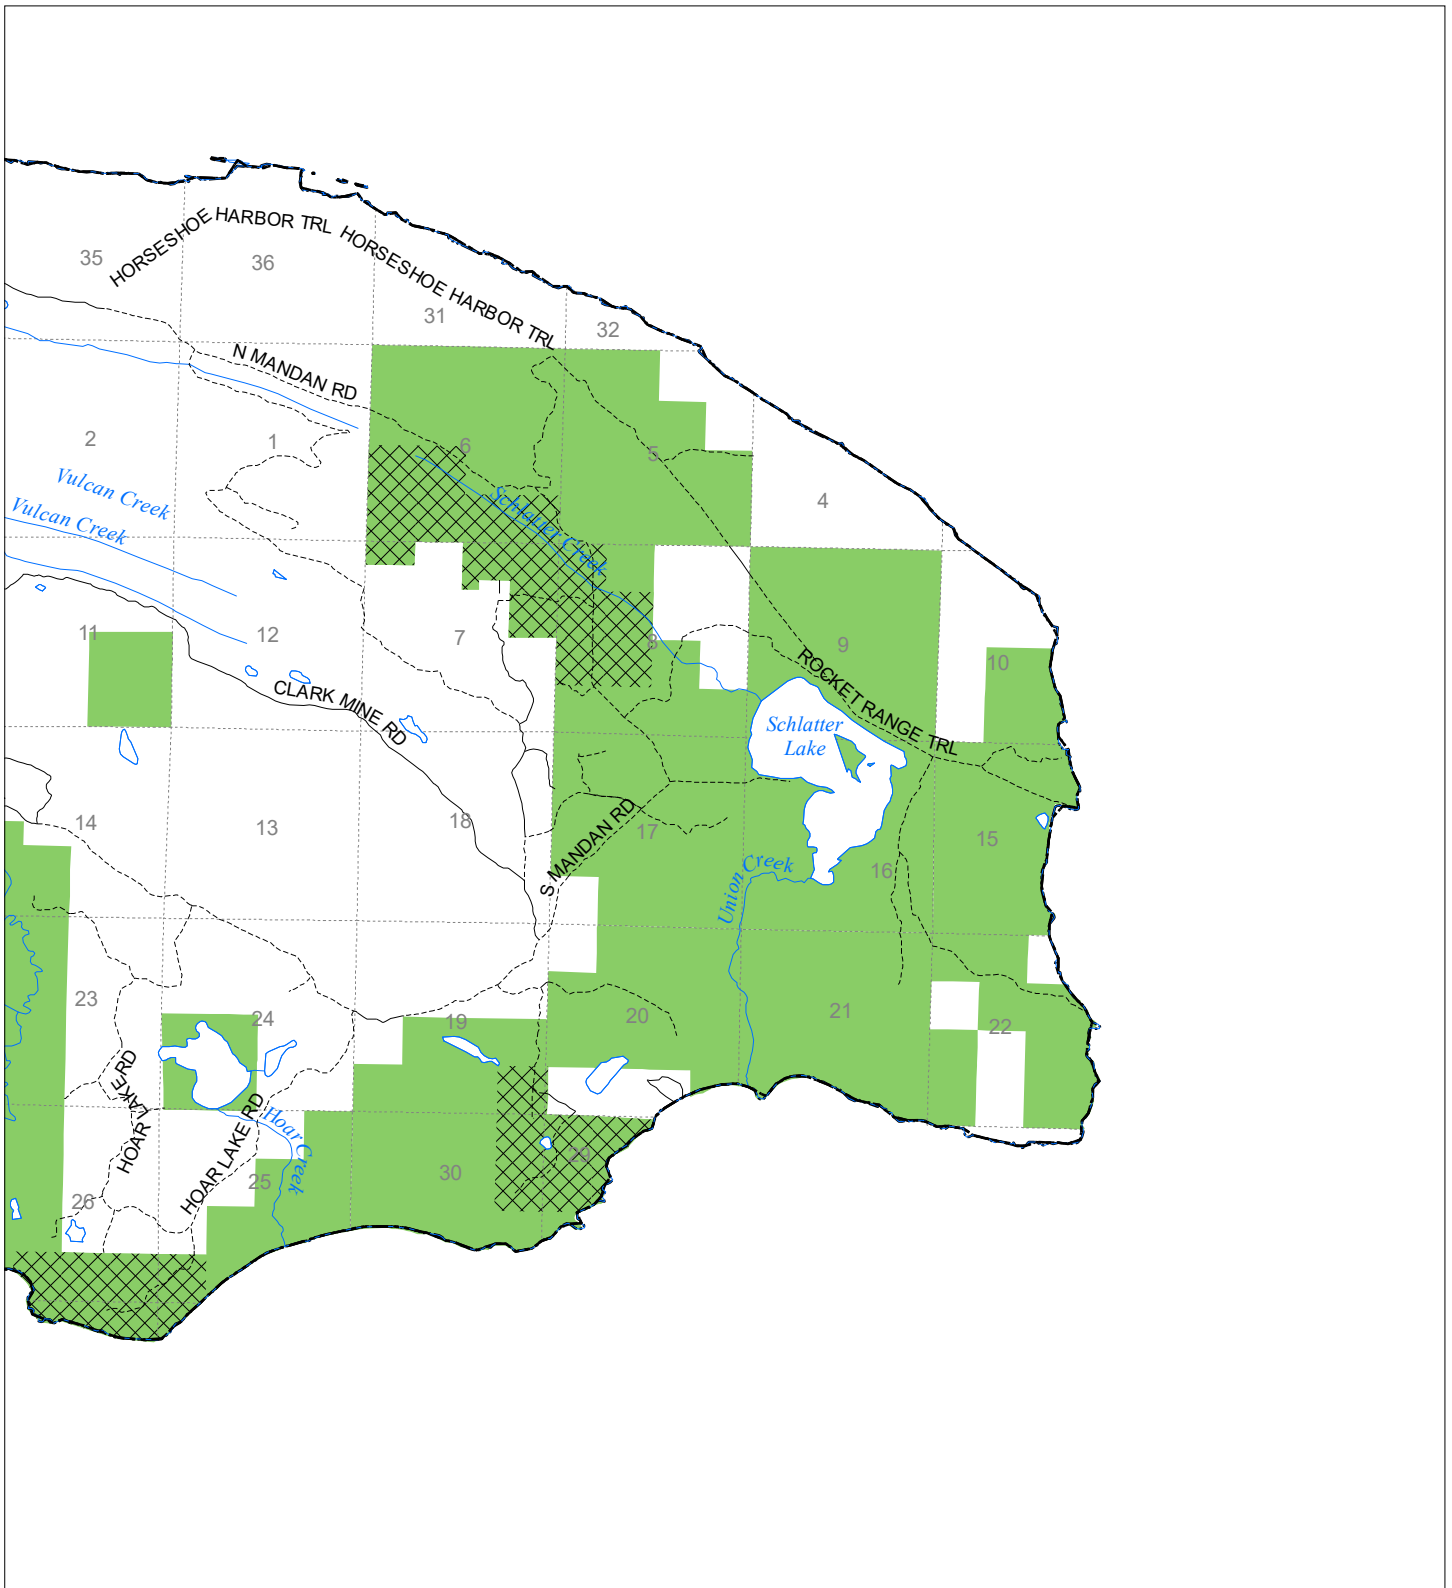

Fuelwood Collection
Keweenaw County
T58N,R27W

- State land open to fuelwood collection
- State land closed to fuelwood collection

Effective: March 1, 2021